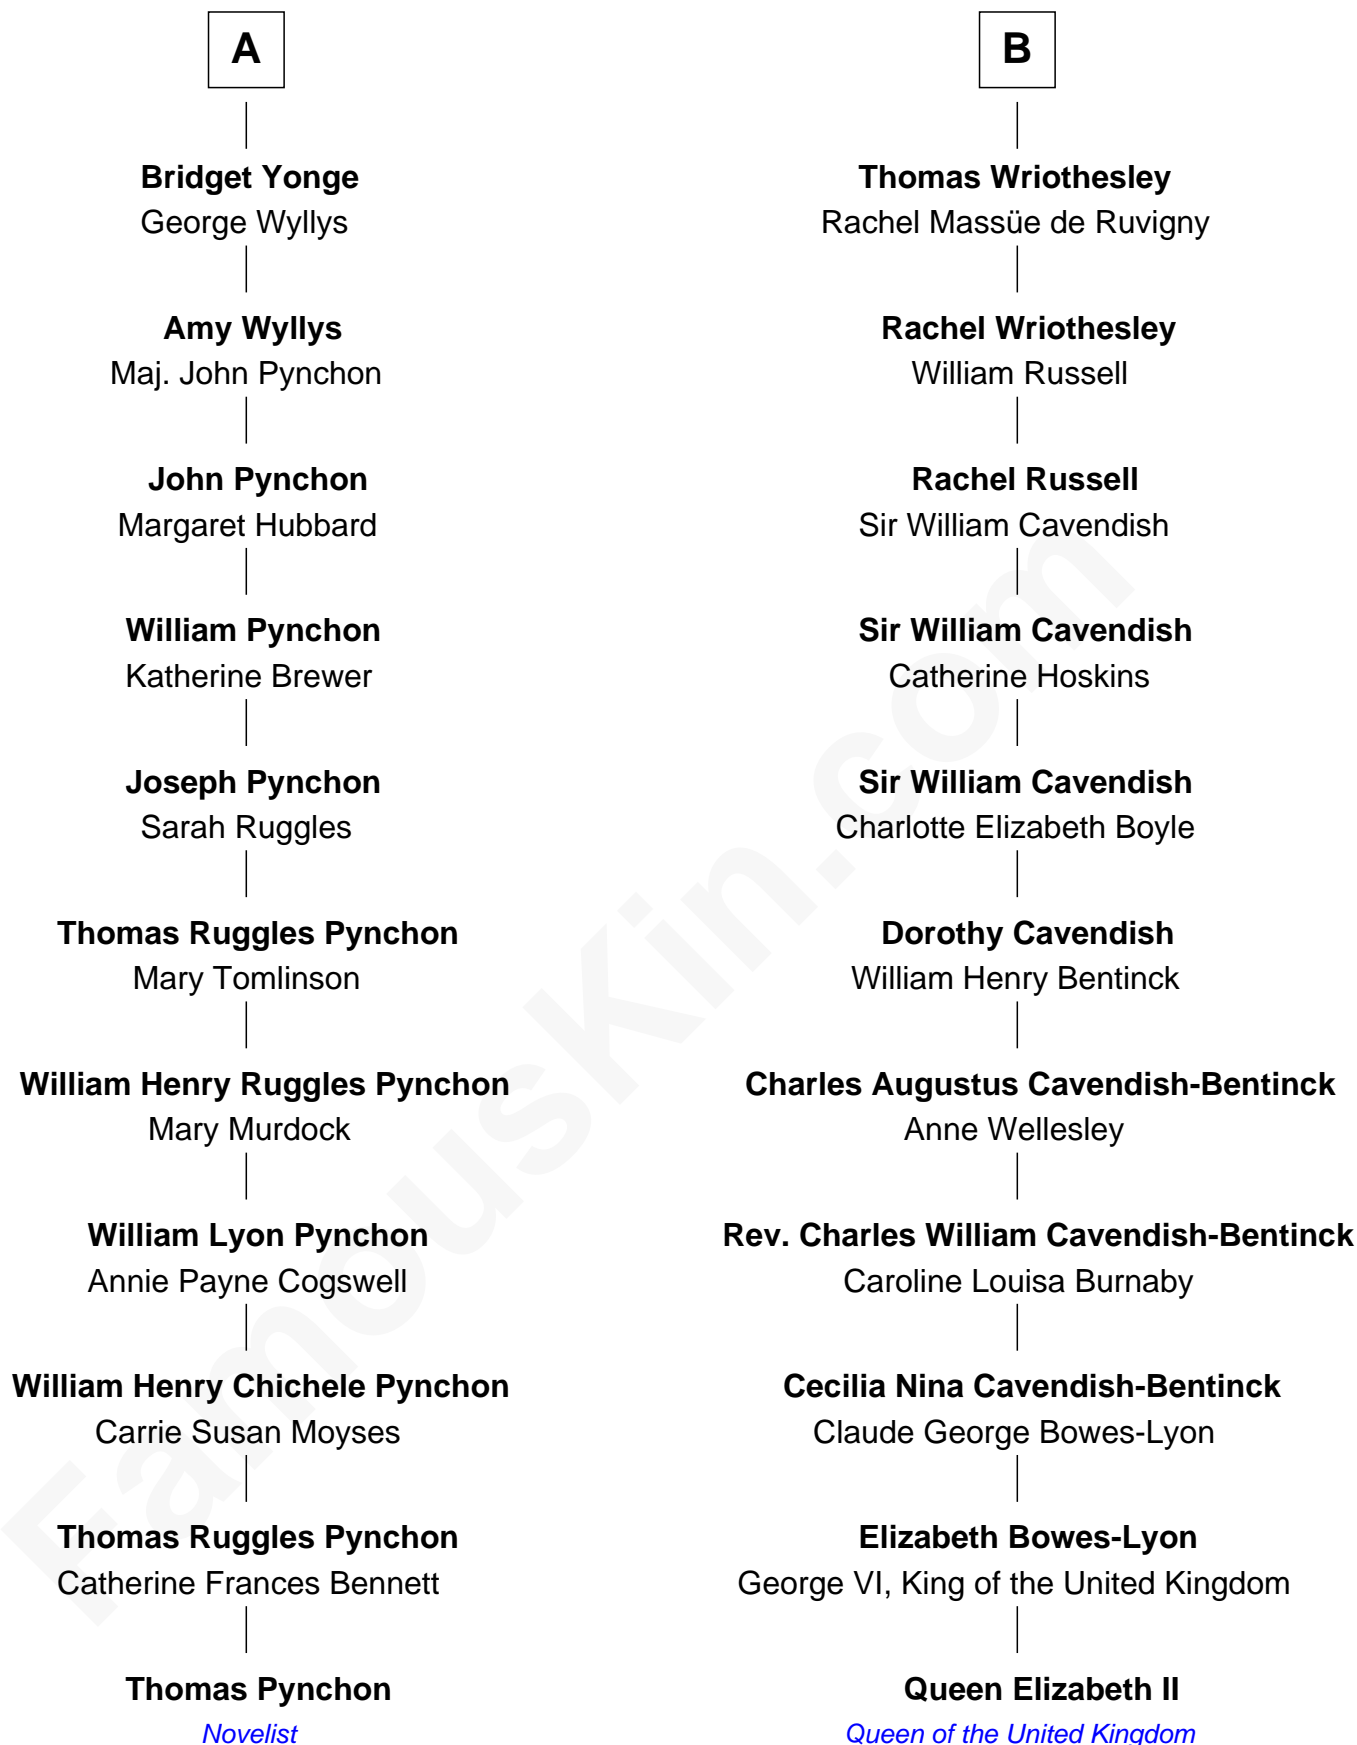

# FamousKin.com Relationship Chart of

**Thomas Pynchon**

*American Novelist*

17th cousin of

**Queen Elizabeth II**

*Queen of the United Kingdom*

Elizabeth II photo by [Eric Draper](#)