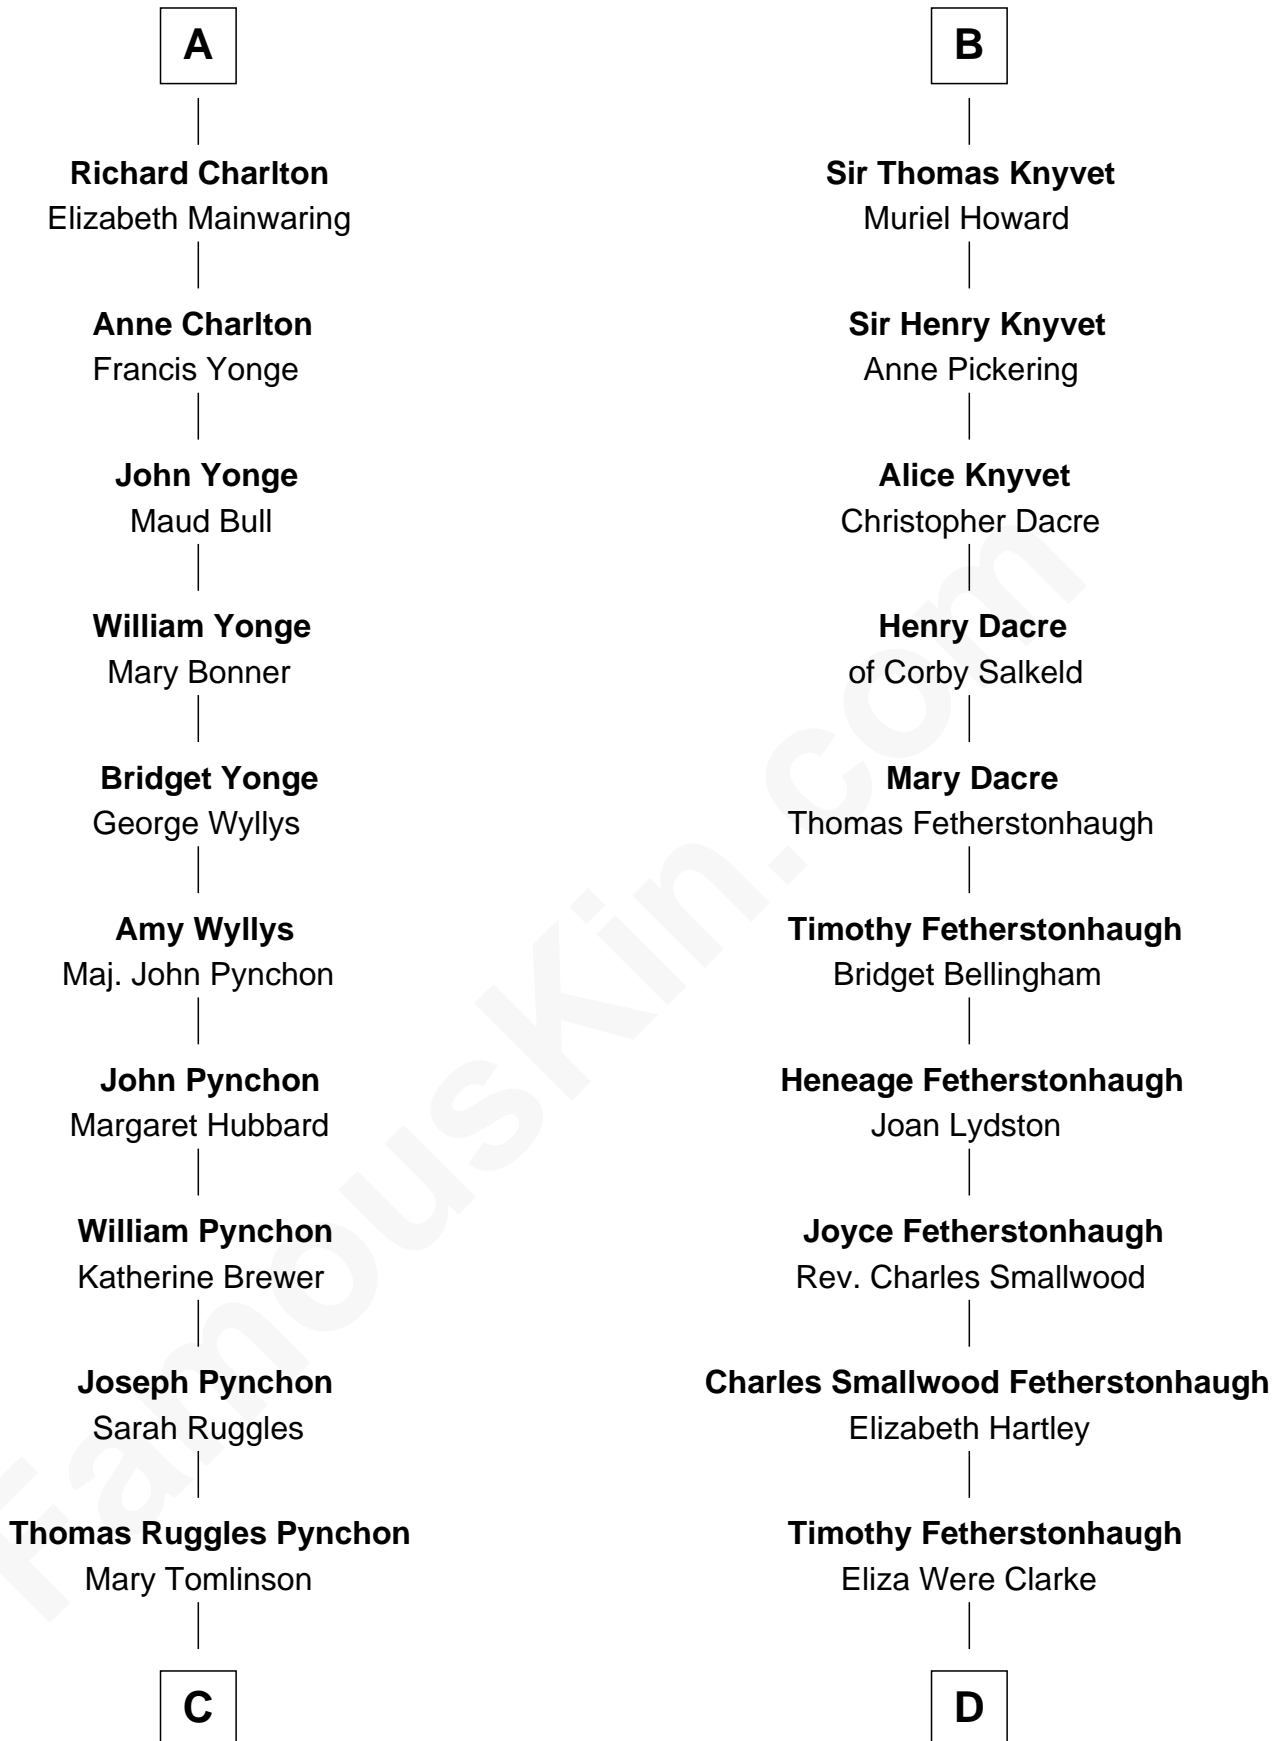

FamousKin.com Relationship Chart of

Thomas Pynchon

American Novelist

21st cousin of

Tilda Swinton

Movie Actress

Sir Roger la Zouche

Ela Longespee

Maude la Zouche

Sir Robert de Holland

Thomas Holand

Joan Plantagenet

John de Holand

Elizabeth of Lancaster

Constance de Holand

Sir John Grey

Alice Grey

Sir William Knyvet

Sir Edmund Knyvet

Eleanor Tyrrel

B

C

William Henry Ruggles Pynchon

Mary Murdock