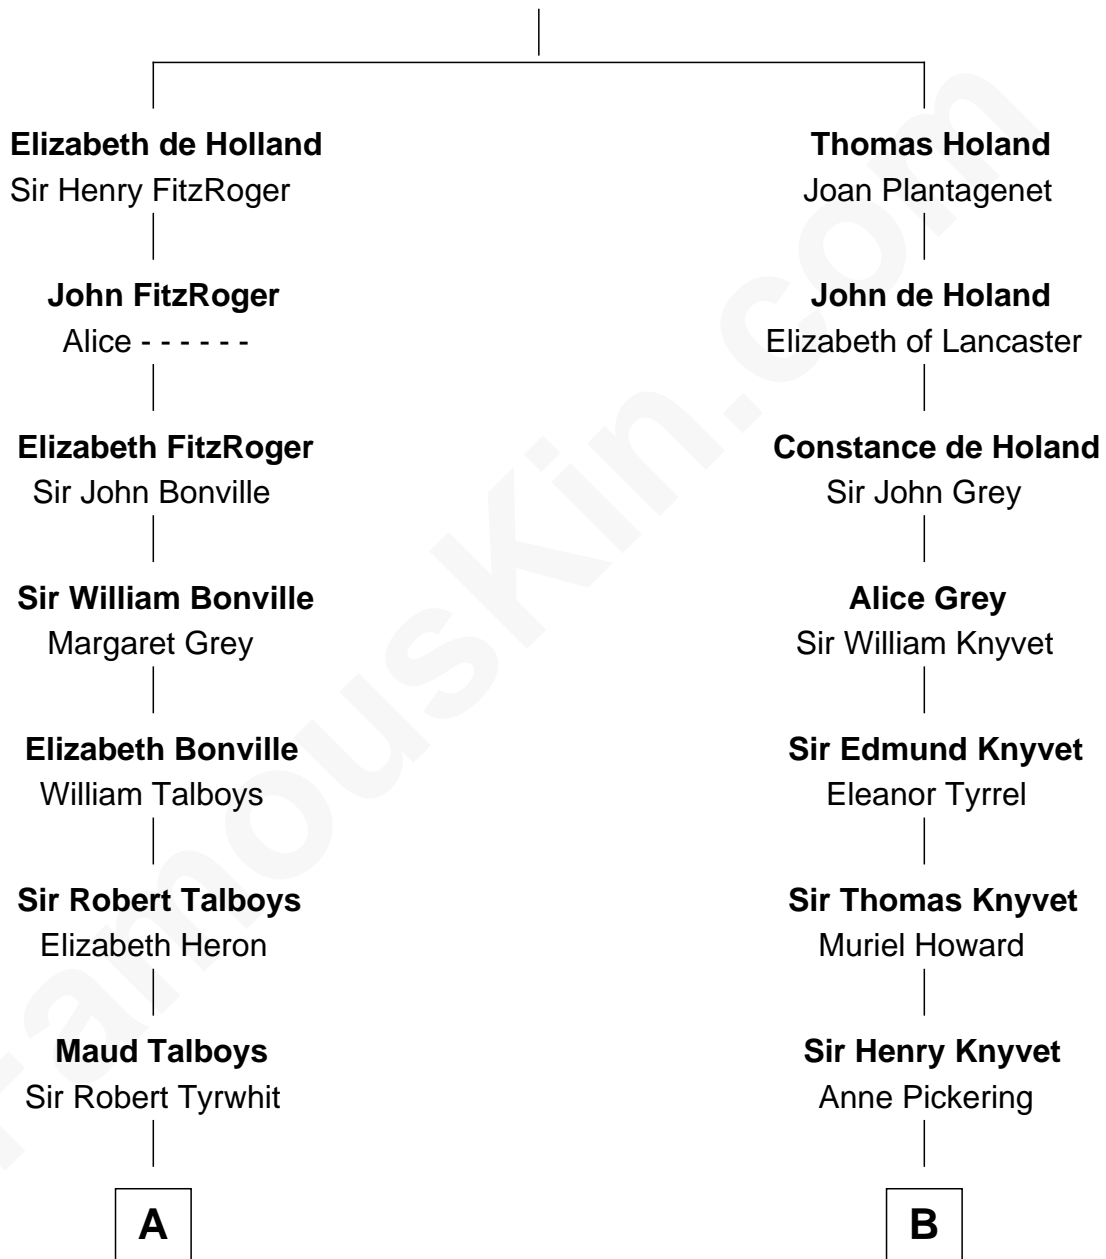

FamousKin.com
Relationship Chart of
Thomas Pynchon
American Novelist

19th cousin 1 time removed of

Tilda Swinton
Movie Actress

Sir Robert de Holland
 Maude la Zouche

C

Annie Payne Cogswell

William Lyon Pynchon

William Henry Chichele Pynchon

Carrie Susan Moyses

Thomas Ruggles Pynchon

Catherine Frances Bennett

Thomas Pynchon

Novelist

D

Mariora Beatrice Evelyn Rochfort Alers-Hankey