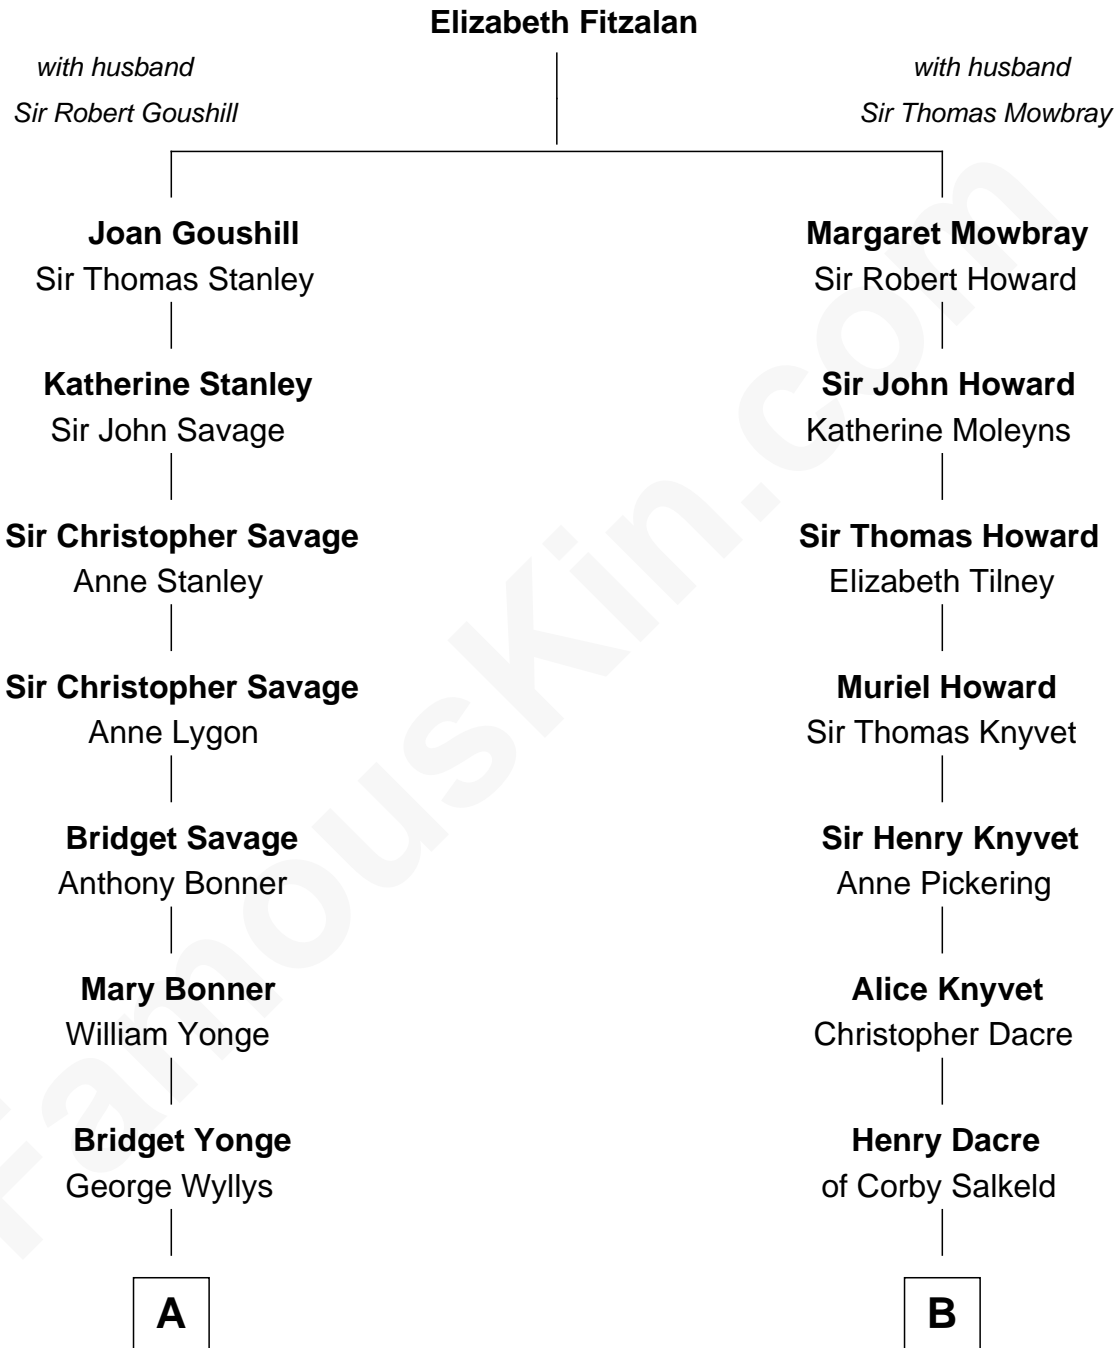

FamousKin.com
Relationship Chart of
Thomas Pynchon
American Novelist

16th cousin 1 time removed of

Tilda Swinton
Movie Actress

Tilda Swinton photo by [Nicolas Genin](#) (CC BY-SA 2.0)