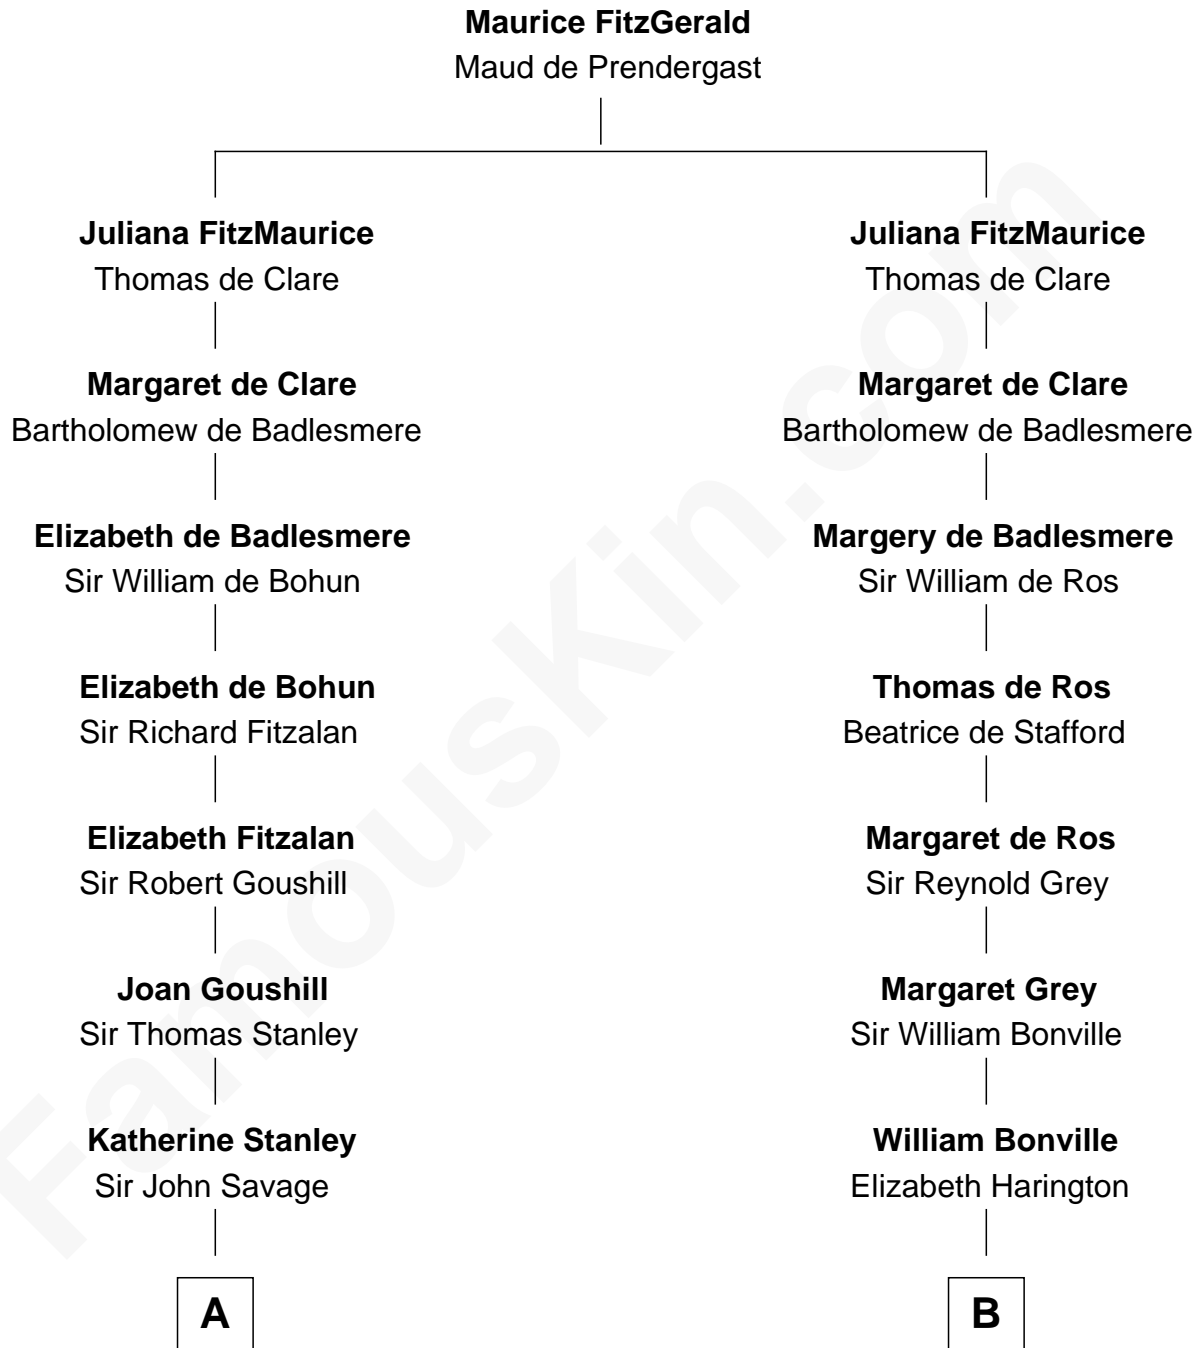

FamousKin.com
Relationship Chart of
Thomas Pynchon
American Novelist

18th cousin 3 times removed of

Jane (Appleton) Pierce
First Lady of President Franklin Pierce

FamousKin.com