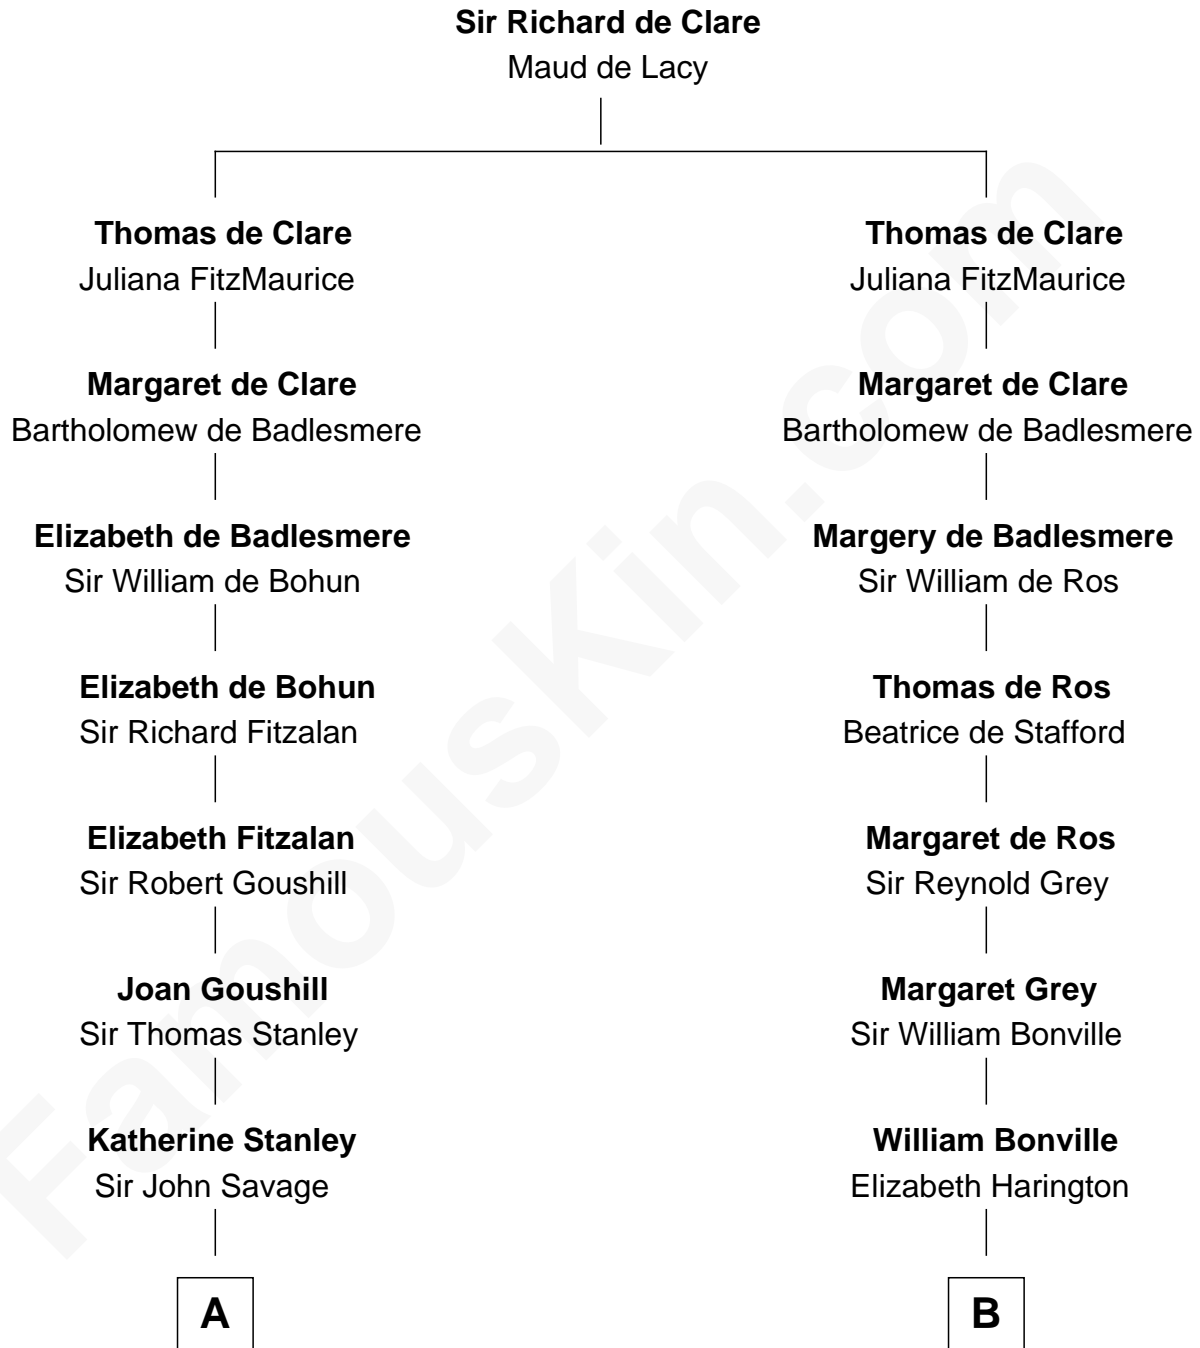

FamousKin.com
Relationship Chart of
Thomas Pynchon
American Novelist

18th cousin 3 times removed of

Jane (Appleton) Pierce
First Lady of President Franklin Pierce

FamousKin.com