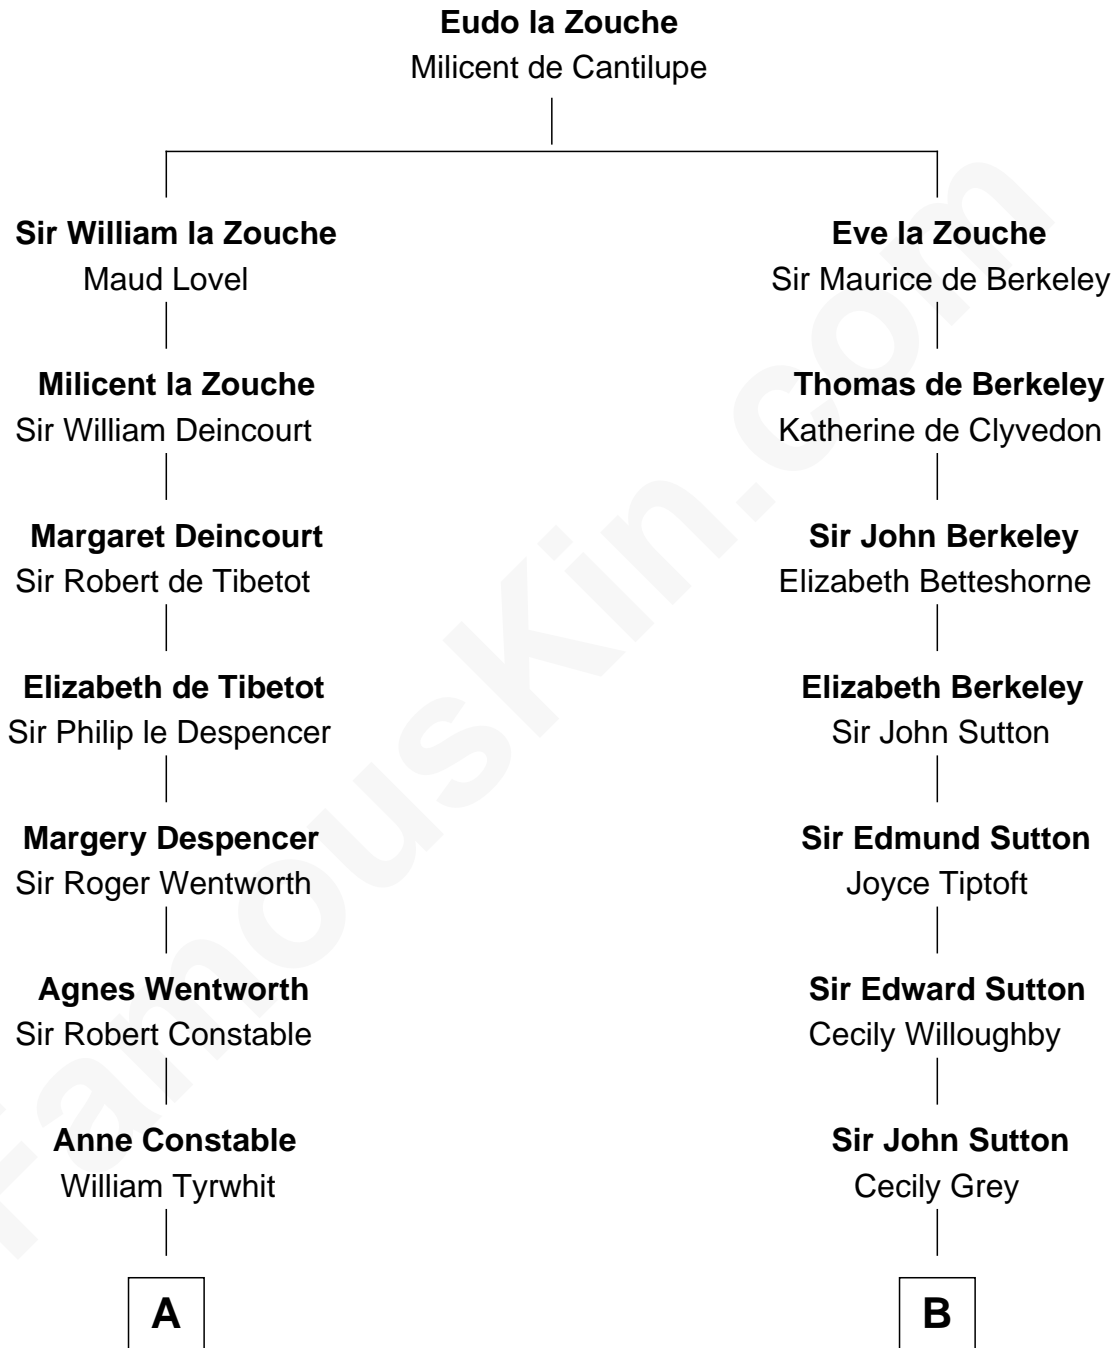

FamousKin.com
Relationship Chart of
Thomas Pynchon
American Novelist

15th cousin 6 times removed of

Jane (Appleton) Pierce
First Lady of President Franklin Pierce

C

Dr. William Henry Cogswell

Lucretia Anne Payne

Annie Payne Cogswell

William Lyon Pynchon

William Henry Chichele Pynchon

Carrie Susan Moyses

Thomas Ruggles Pynchon

Catherine Frances Bennett

Thomas Pynchon

Novelist