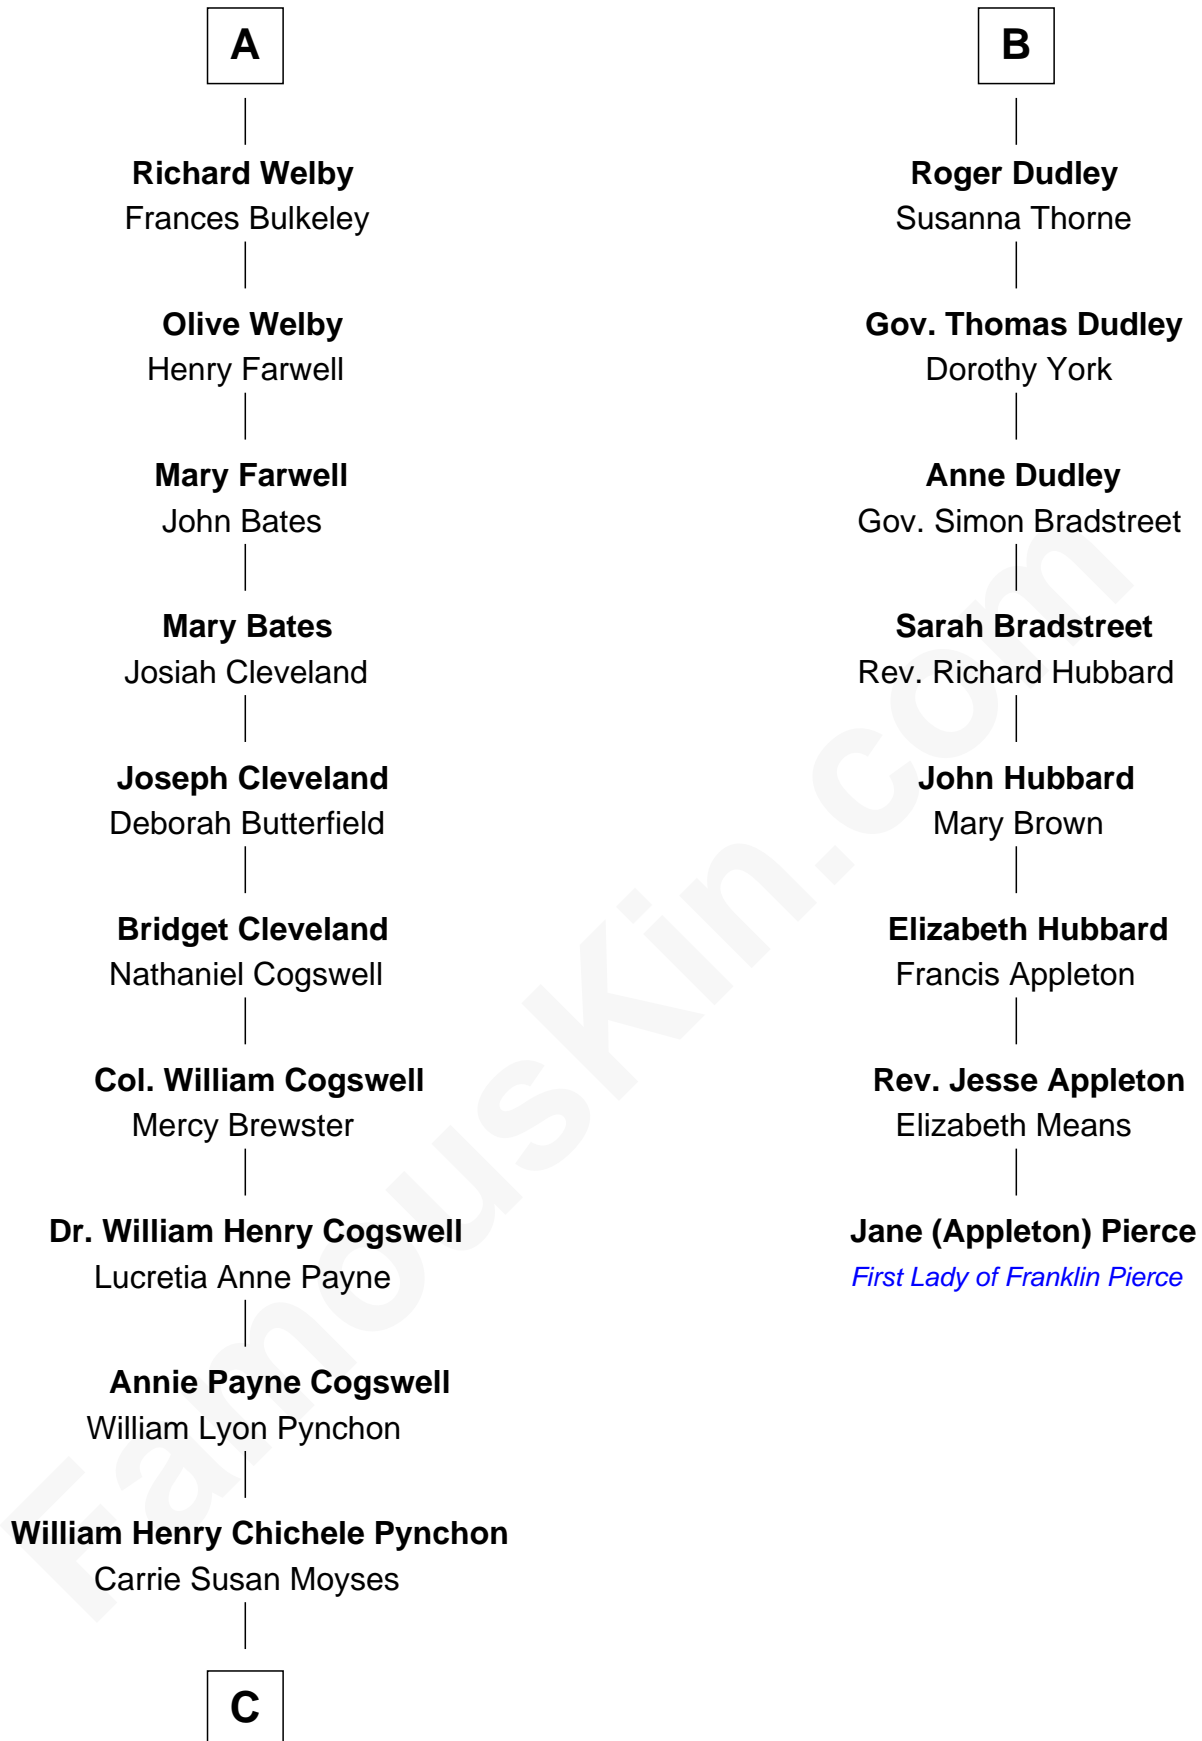

FamousKin.com
Relationship Chart of
Thomas Pynchon
American Novelist

14th cousin 4 times removed of

Jane (Appleton) Pierce
First Lady of President Franklin Pierce

C

Thomas Ruggles Pynchon

Catherine Frances Bennett