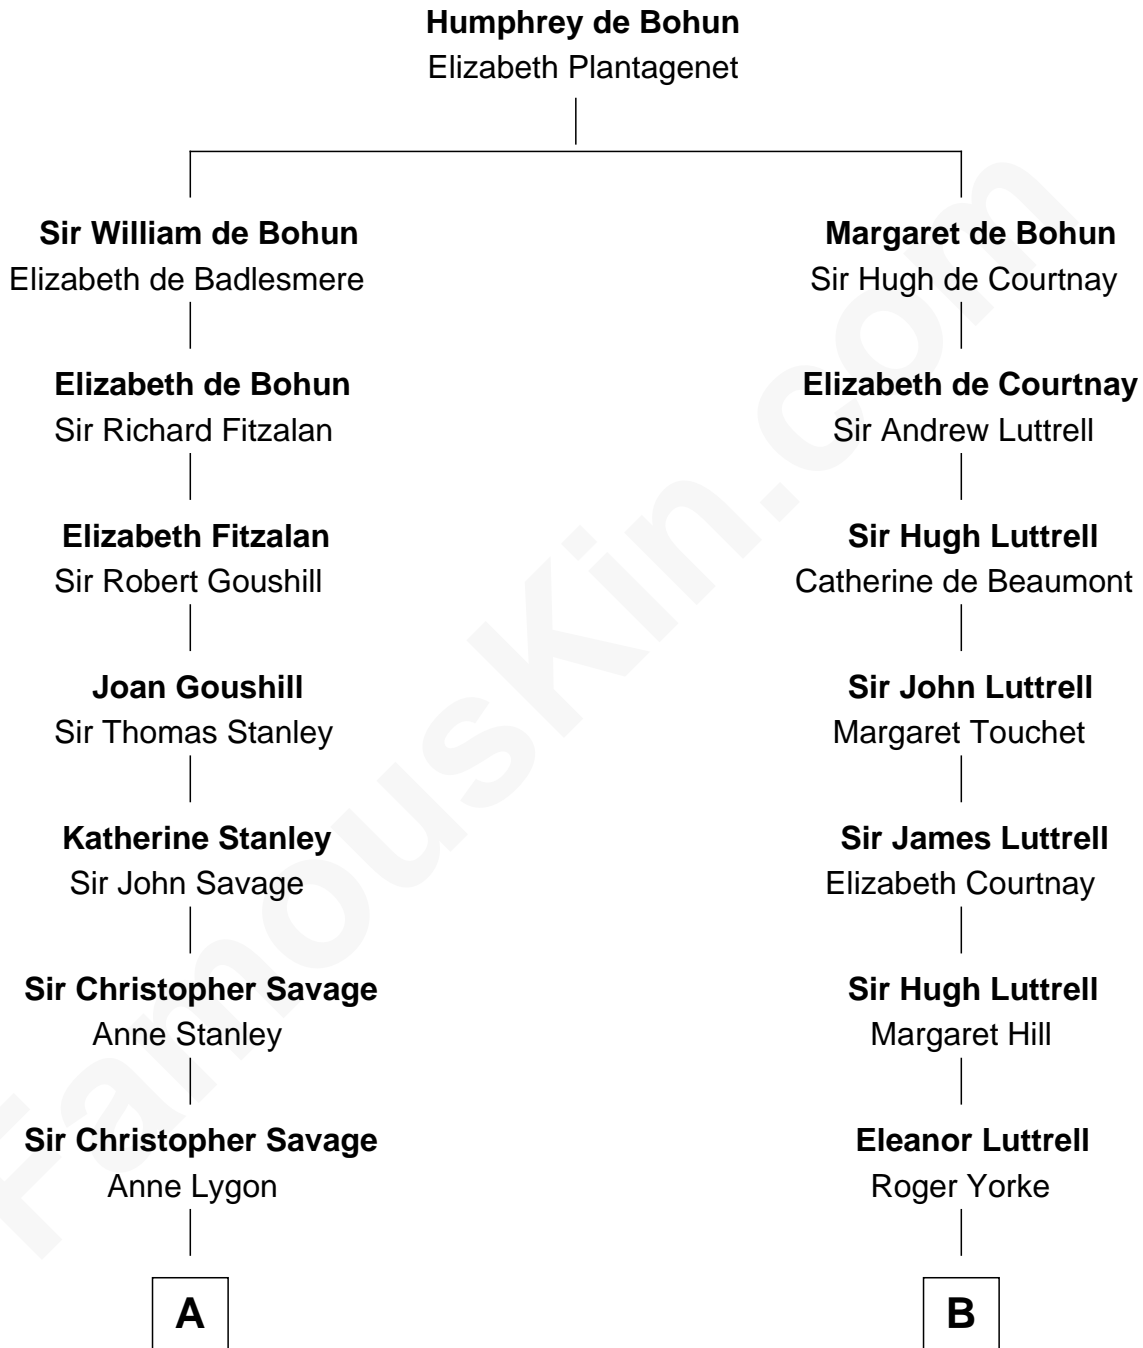

**FamousKin.com**  
**Relationship Chart of**  
**Thomas Pynchon**  
*American Novelist*

16th cousin 3 times removed of

**Jane (Appleton) Pierce**  
*First Lady of President Franklin Pierce*

C

William Henry Chichele Pynchon

Carrie Susan Moyses

Thomas Ruggles Pynchon

Catherine Frances Bennett

Thomas Pynchon

*Novelist*

FamousKin.com