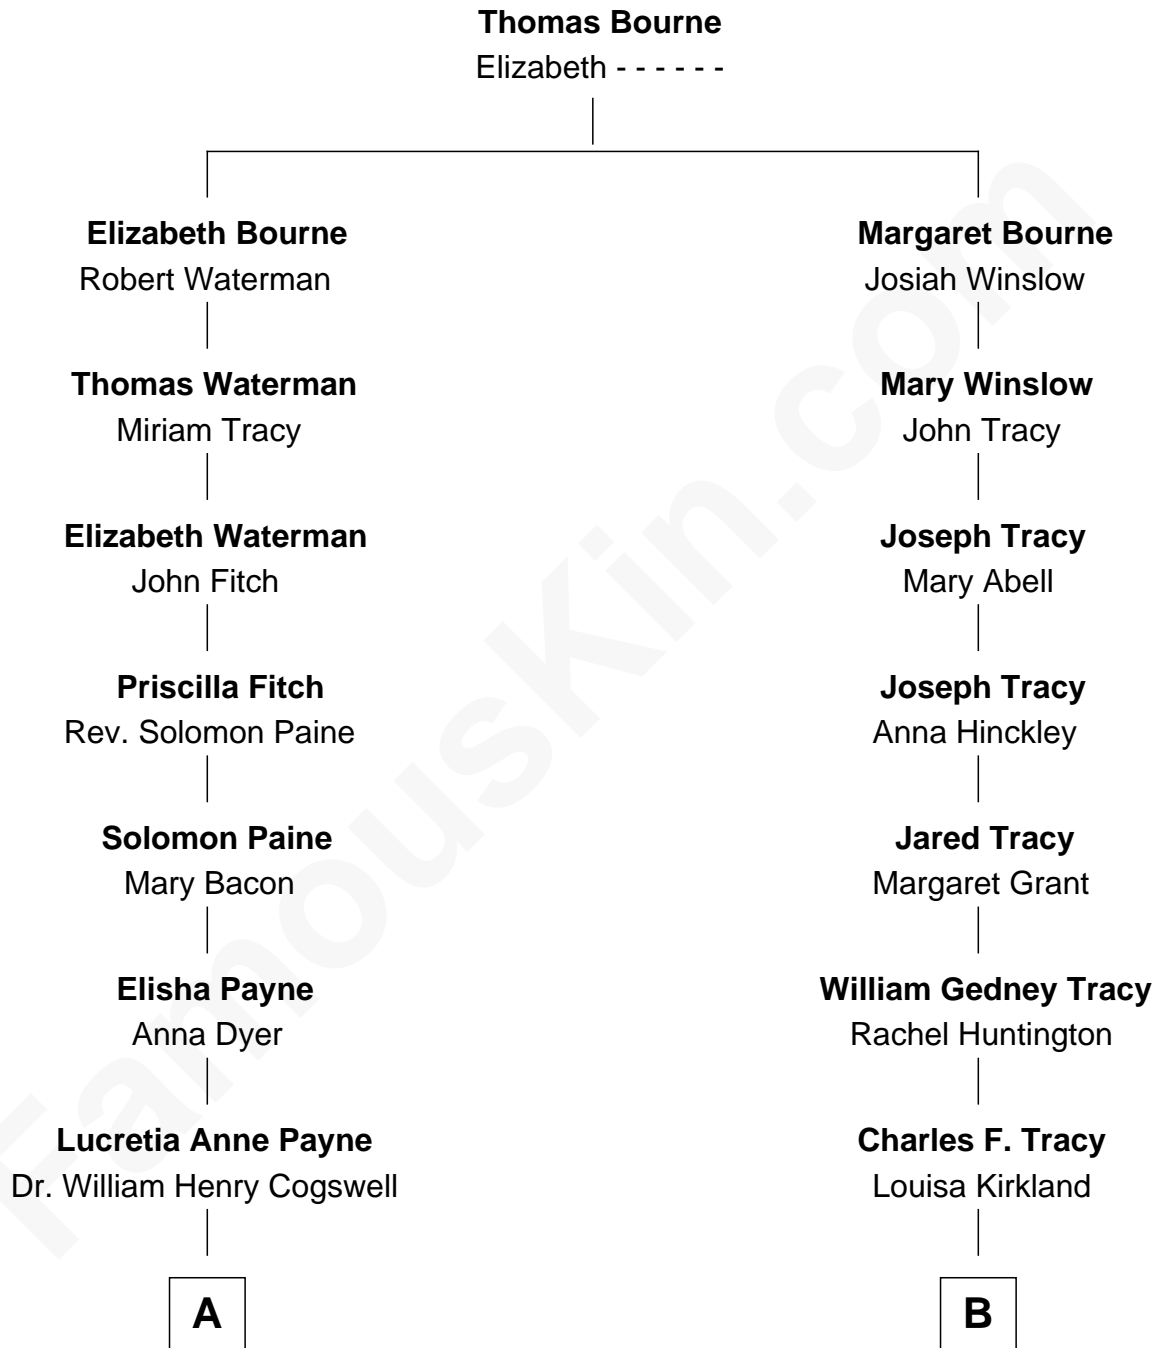

FamousKin.com
Relationship Chart of
Thomas Pynchon
American Novelist

9th cousin 1 time removed of
Henry Sturgis Morgan
Co-Founder of Morgan Stanley

A

Annie Payne Cogswell

William Lyon Pynchon

William Henry Chichele Pynchon

Carrie Susan Moyses

Thomas Ruggles Pynchon

Catherine Frances Bennett

Thomas Pynchon

Novelist

B

Frances Louisa Tracy

John Pierpont Morgan