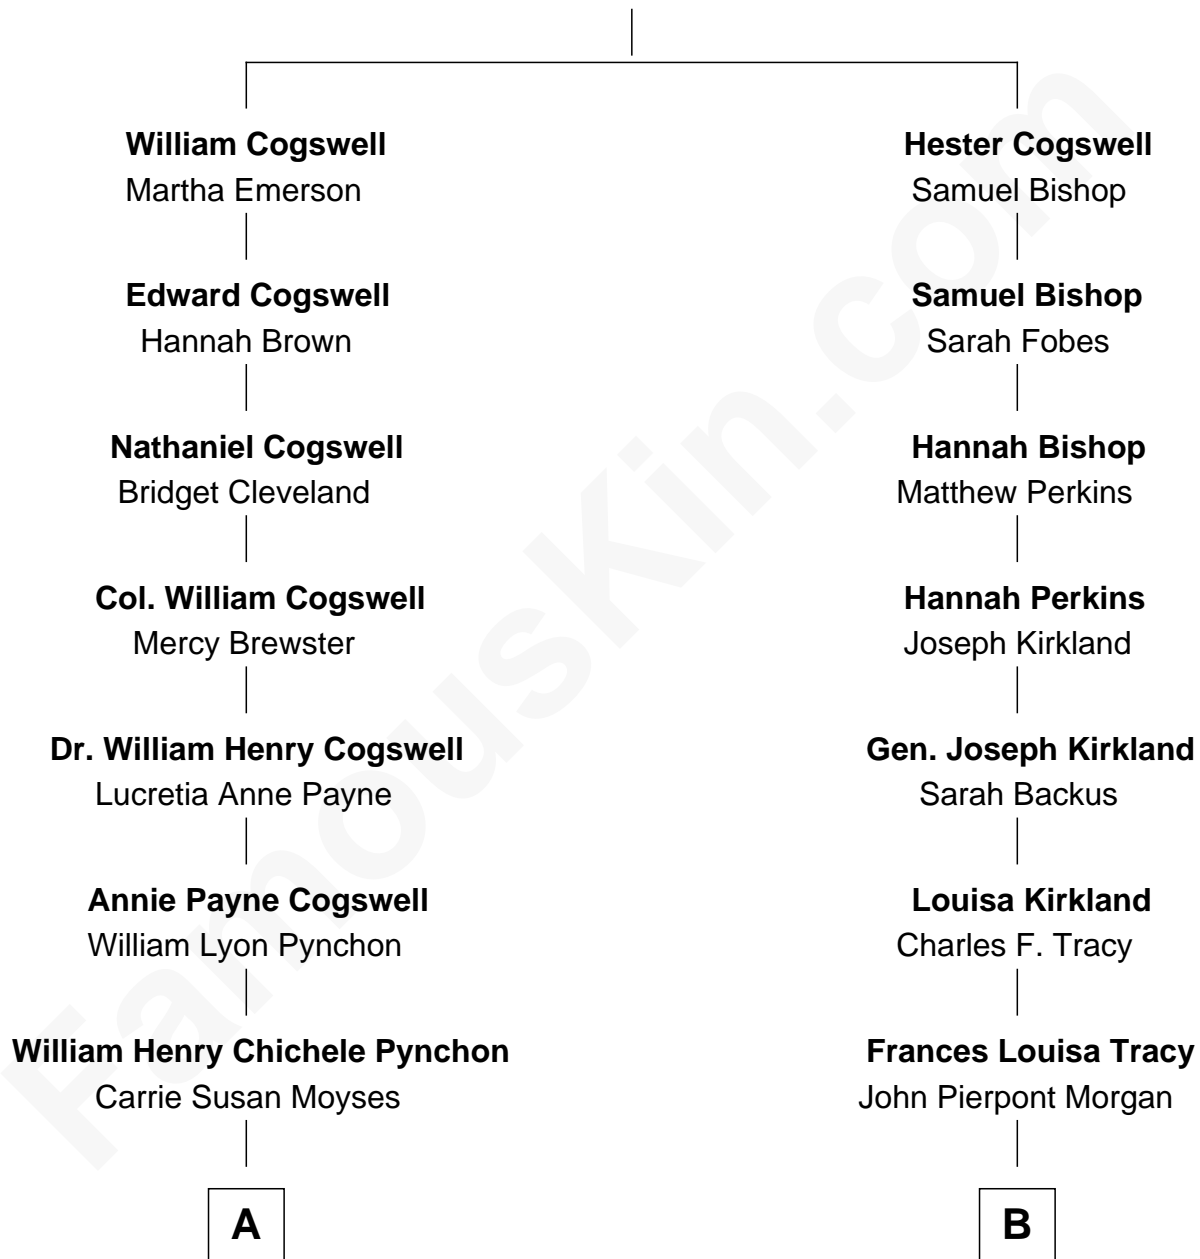

FamousKin.com Relationship Chart of

Thomas Pynchon

American Novelist

8th cousin of

Henry Sturgis Morgan

Co-Founder of Morgan Stanley

William Cogswell

Susanna Hawkes

A

Thomas Ruggles Pynchon
Catherine Frances Bennett

Thomas Pynchon
Novelist

B

John Pierpont Morgan
Jane Norton Grew

Henry Sturgis Morgan
Co-Founder of Morgan Stanley

FamousKin.com