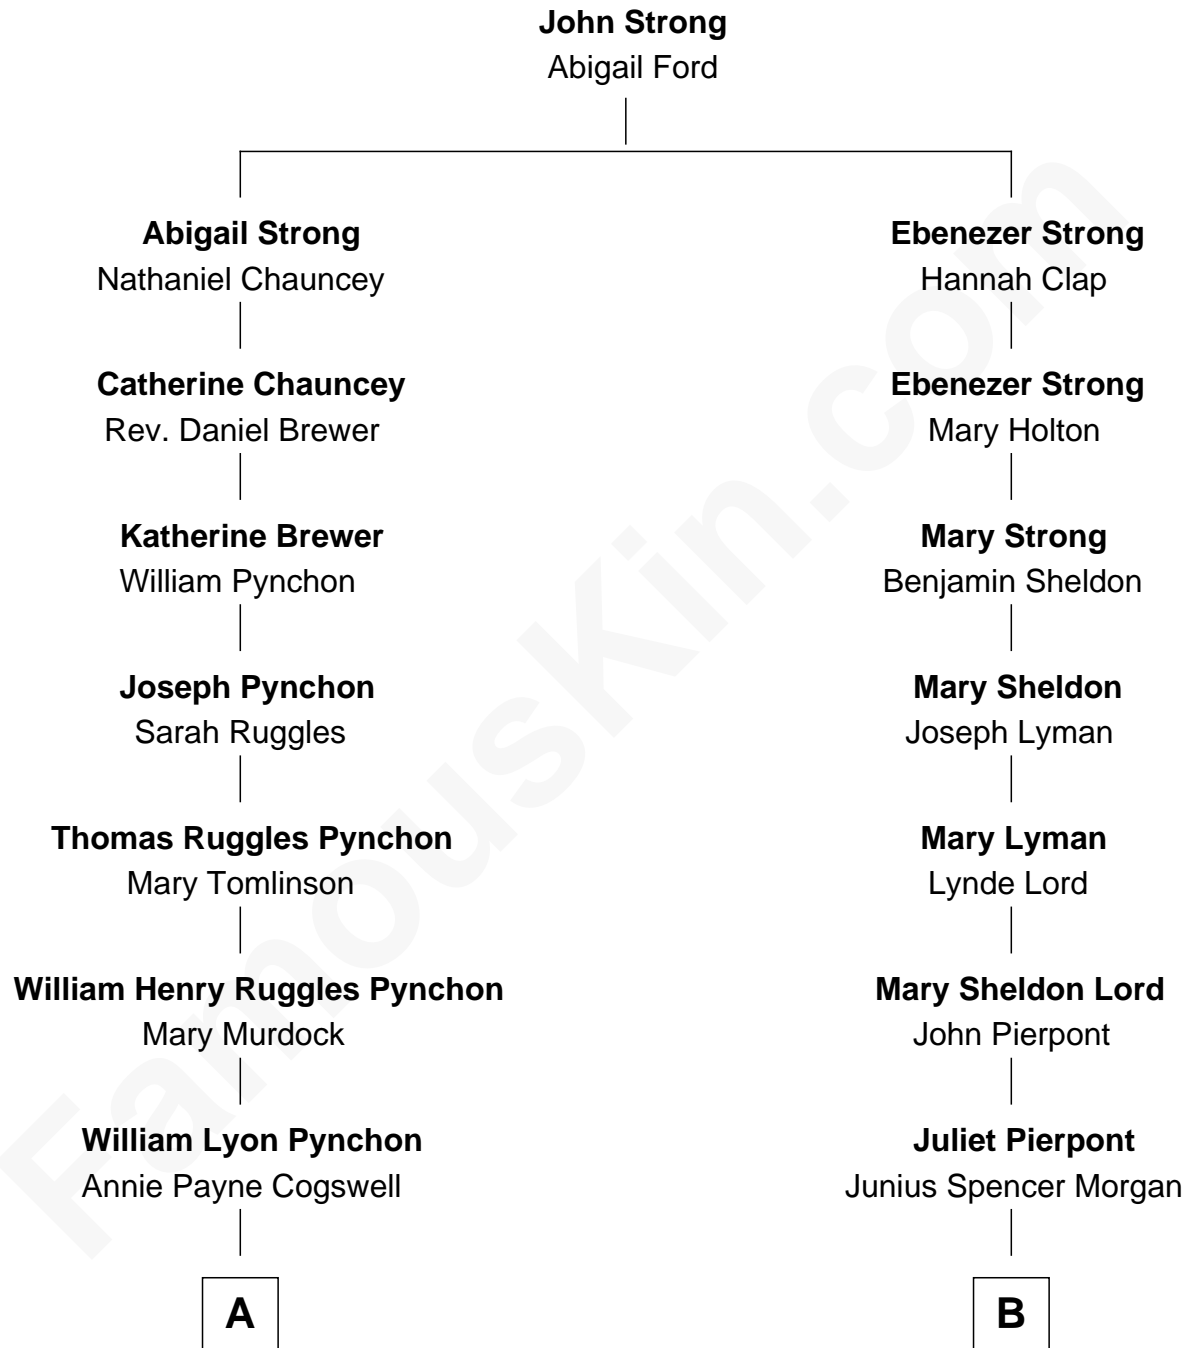

FamousKin.com Relationship Chart of

Thomas Pynchon

American Novelist

9th cousin of

Henry Sturgis Morgan

Co-Founder of Morgan Stanley

A

William Henry Chichele Pynchon

Carrie Susan Moyses

Thomas Ruggles Pynchon

Catherine Frances Bennett

Thomas Pynchon

Novelist

B

John Pierpont Morgan

Frances Louisa Tracy