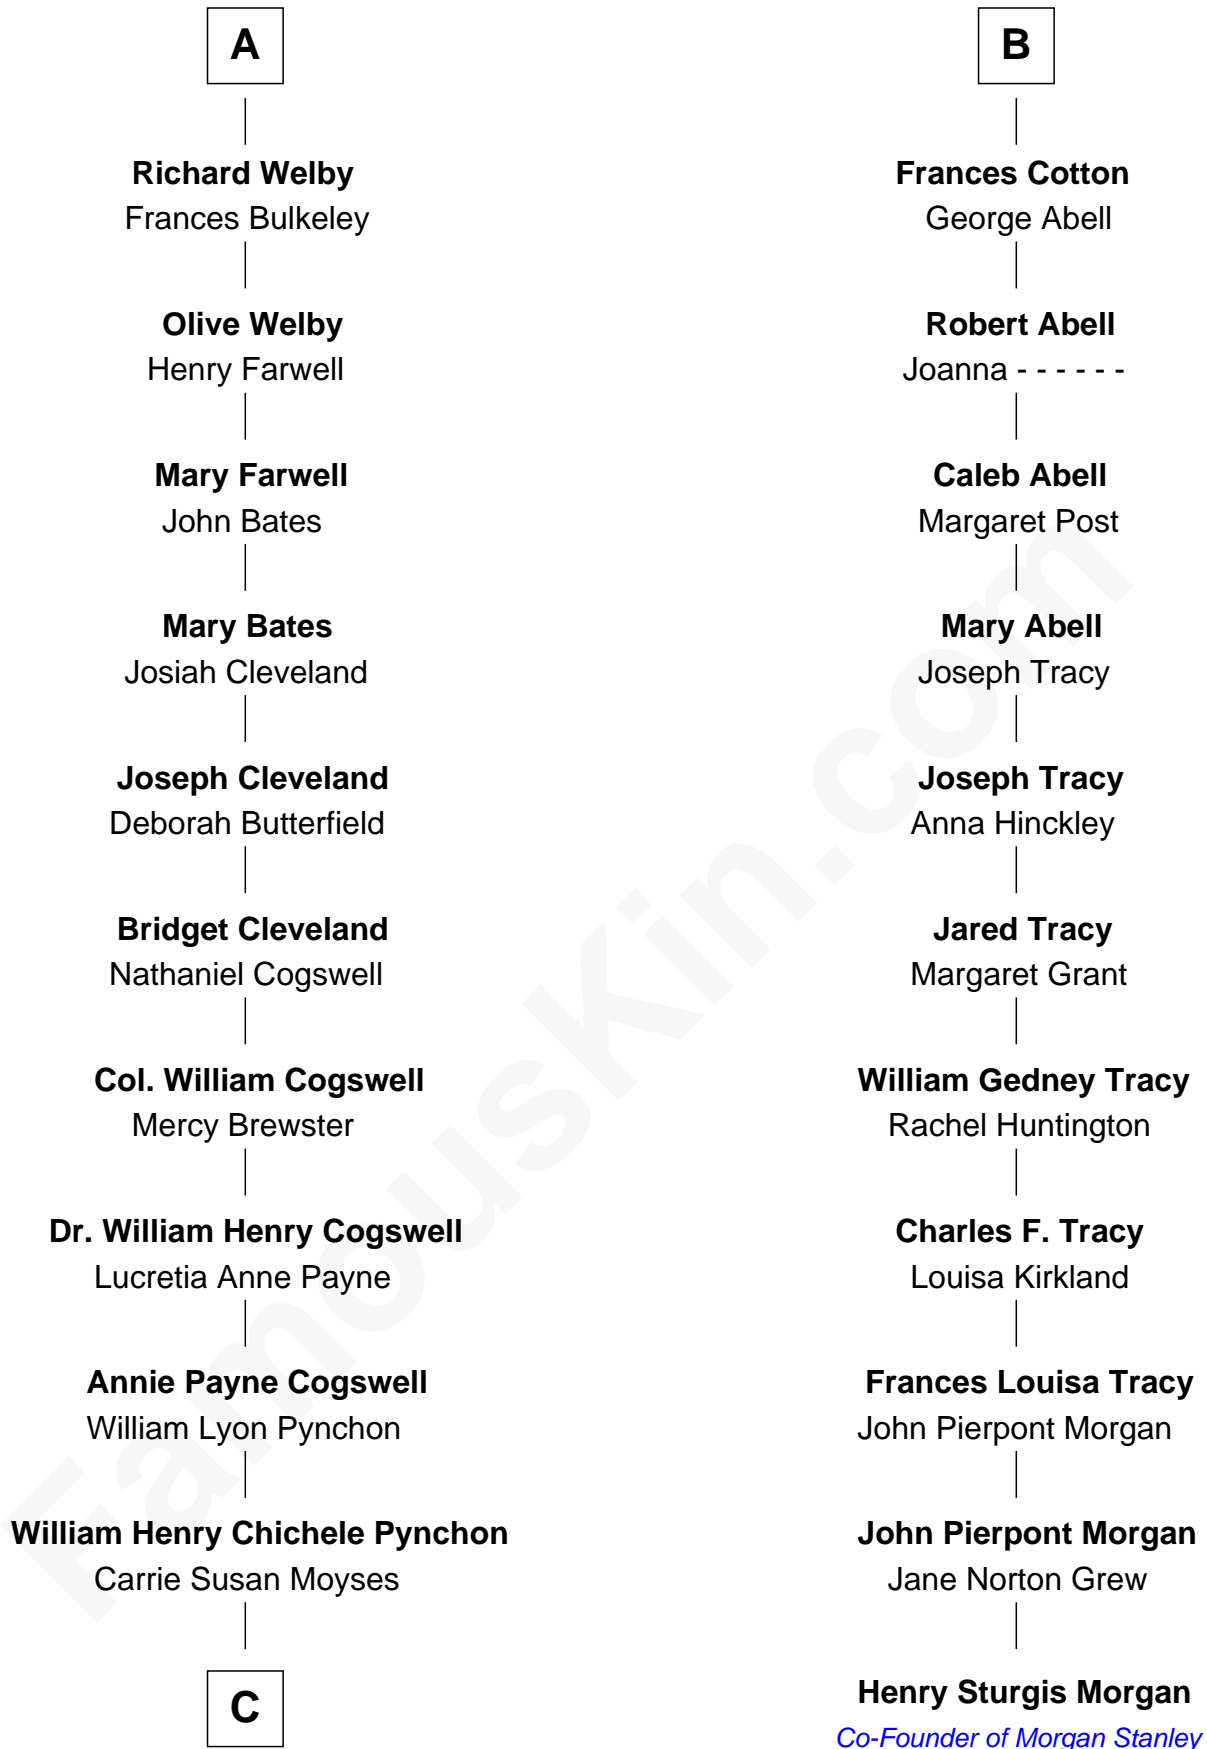

FamousKin.com
Relationship Chart of
Thomas Pynchon
American Novelist

17th cousin 1 time removed of
Henry Sturgis Morgan
Co-Founder of Morgan Stanley

C

Thomas Ruggles Pynchon
Catherine Frances Bennett

Thomas Pynchon
Novelist

FamousKin.com