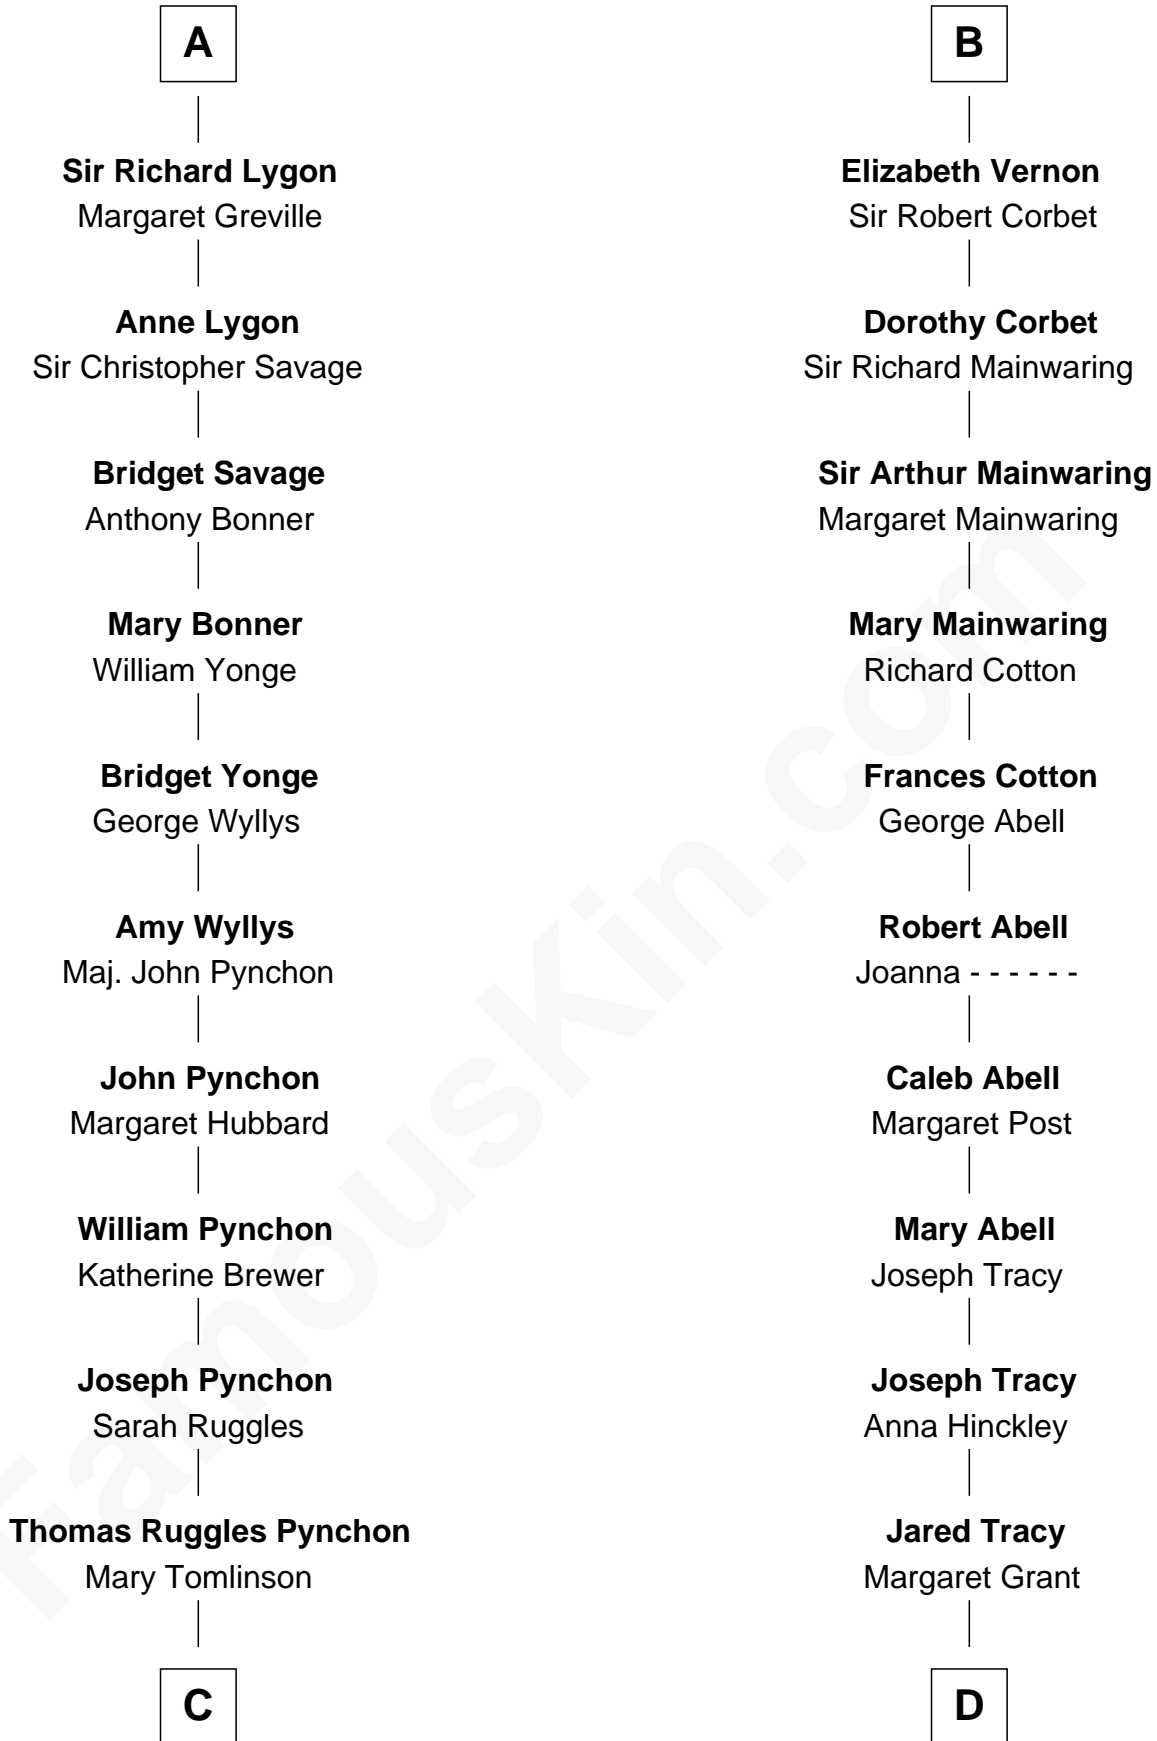

FamousKin.com Relationship Chart of

Thomas Pynchon

American Novelist

21st cousin of

Henry Sturgis Morgan

Co-Founder of Morgan Stanley

Sir William de Beauchamp

Isabel Mauduit

James Butler

Elizabeth Butler

John Talbot

Ann Talbot

Sir Henry Vernon

B

C

William Henry Ruggles Pynchon

Mary Murdock

William Lyon Pynchon

Annie Payne Cogswell

William Henry Chichele Pynchon

Carrie Susan Moyses

Thomas Ruggles Pynchon

Catherine Frances Bennett

Thomas Pynchon