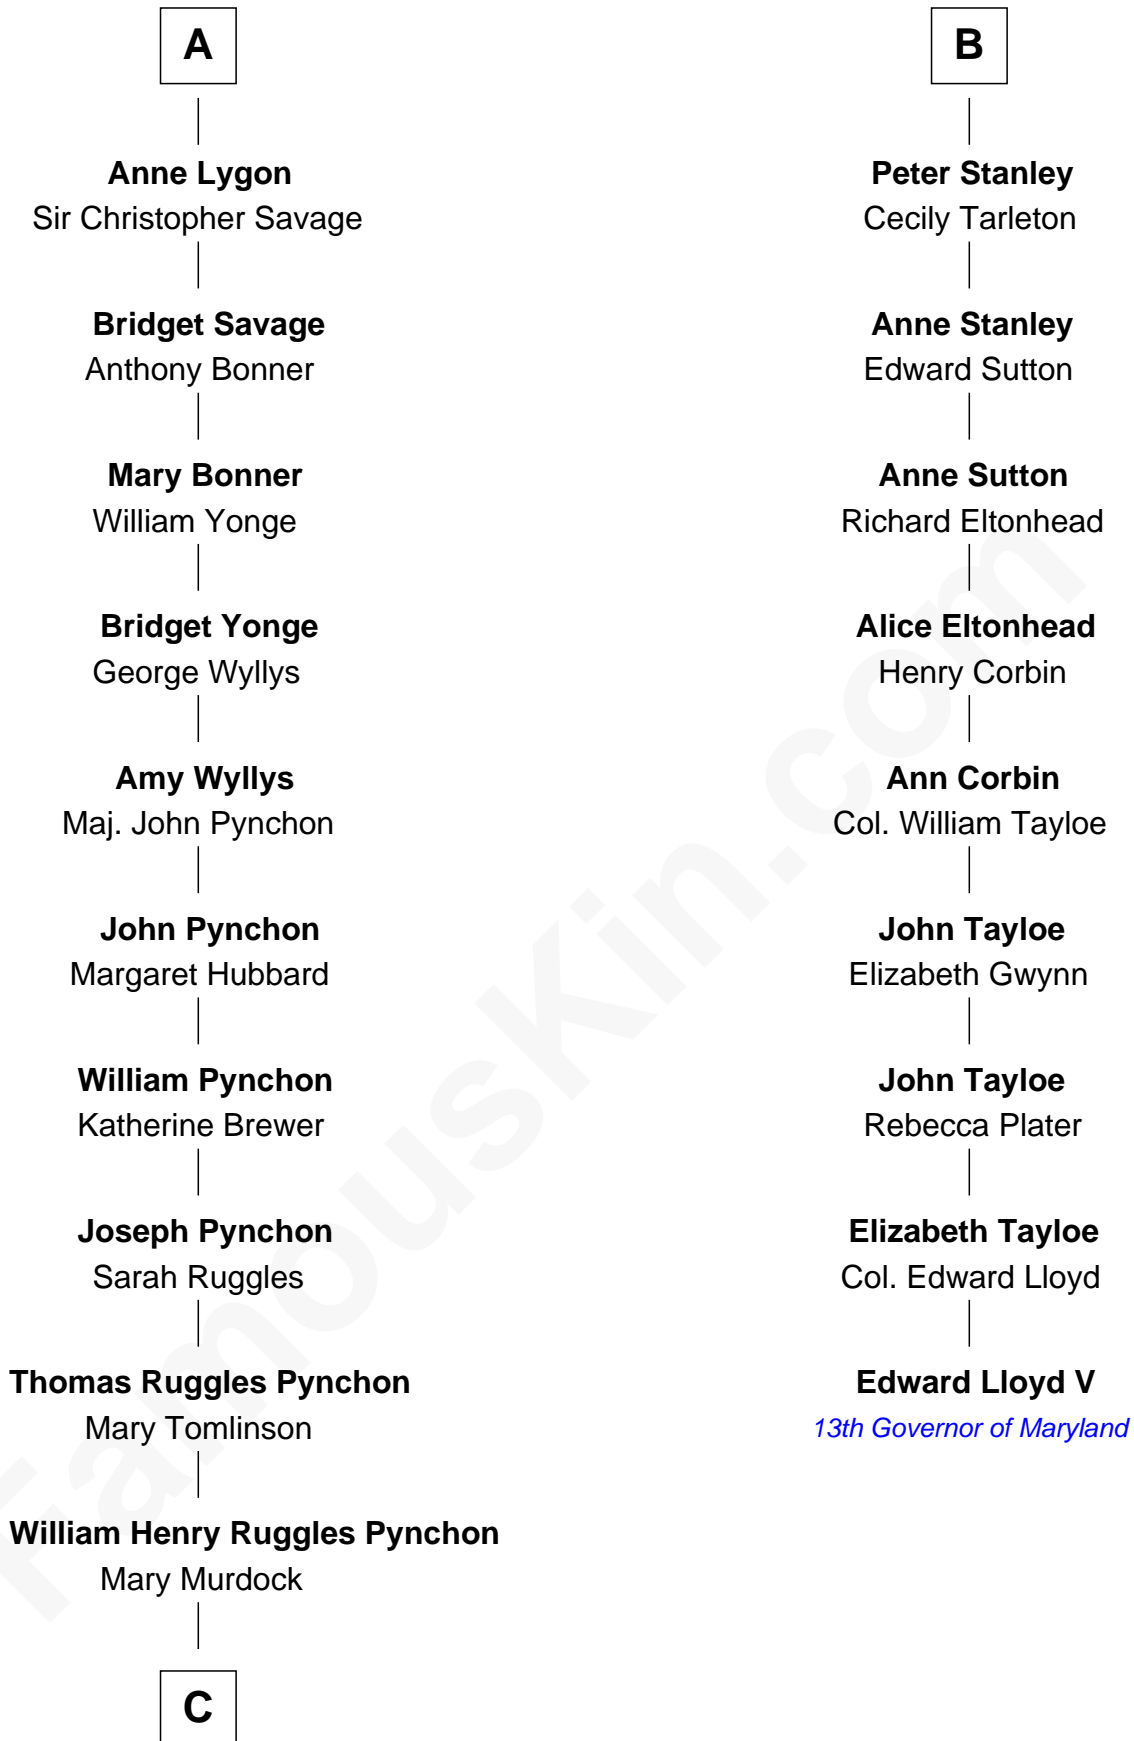

FamousKin.com
Relationship Chart of
Thomas Pynchon
American Novelist

15th cousin 5 times removed of
Edward Lloyd V
13th Governor of Maryland

Katherine de Hastang
 Ralph de Stafford

C

—
William Lyon Pynchon

Annie Payne Cogswell

—
William Henry Chichele Pynchon

Carrie Susan Moyses

—
Thomas Ruggles Pynchon

Catherine Frances Bennett

—
Thomas Pynchon

Novelist

FamousKin.com