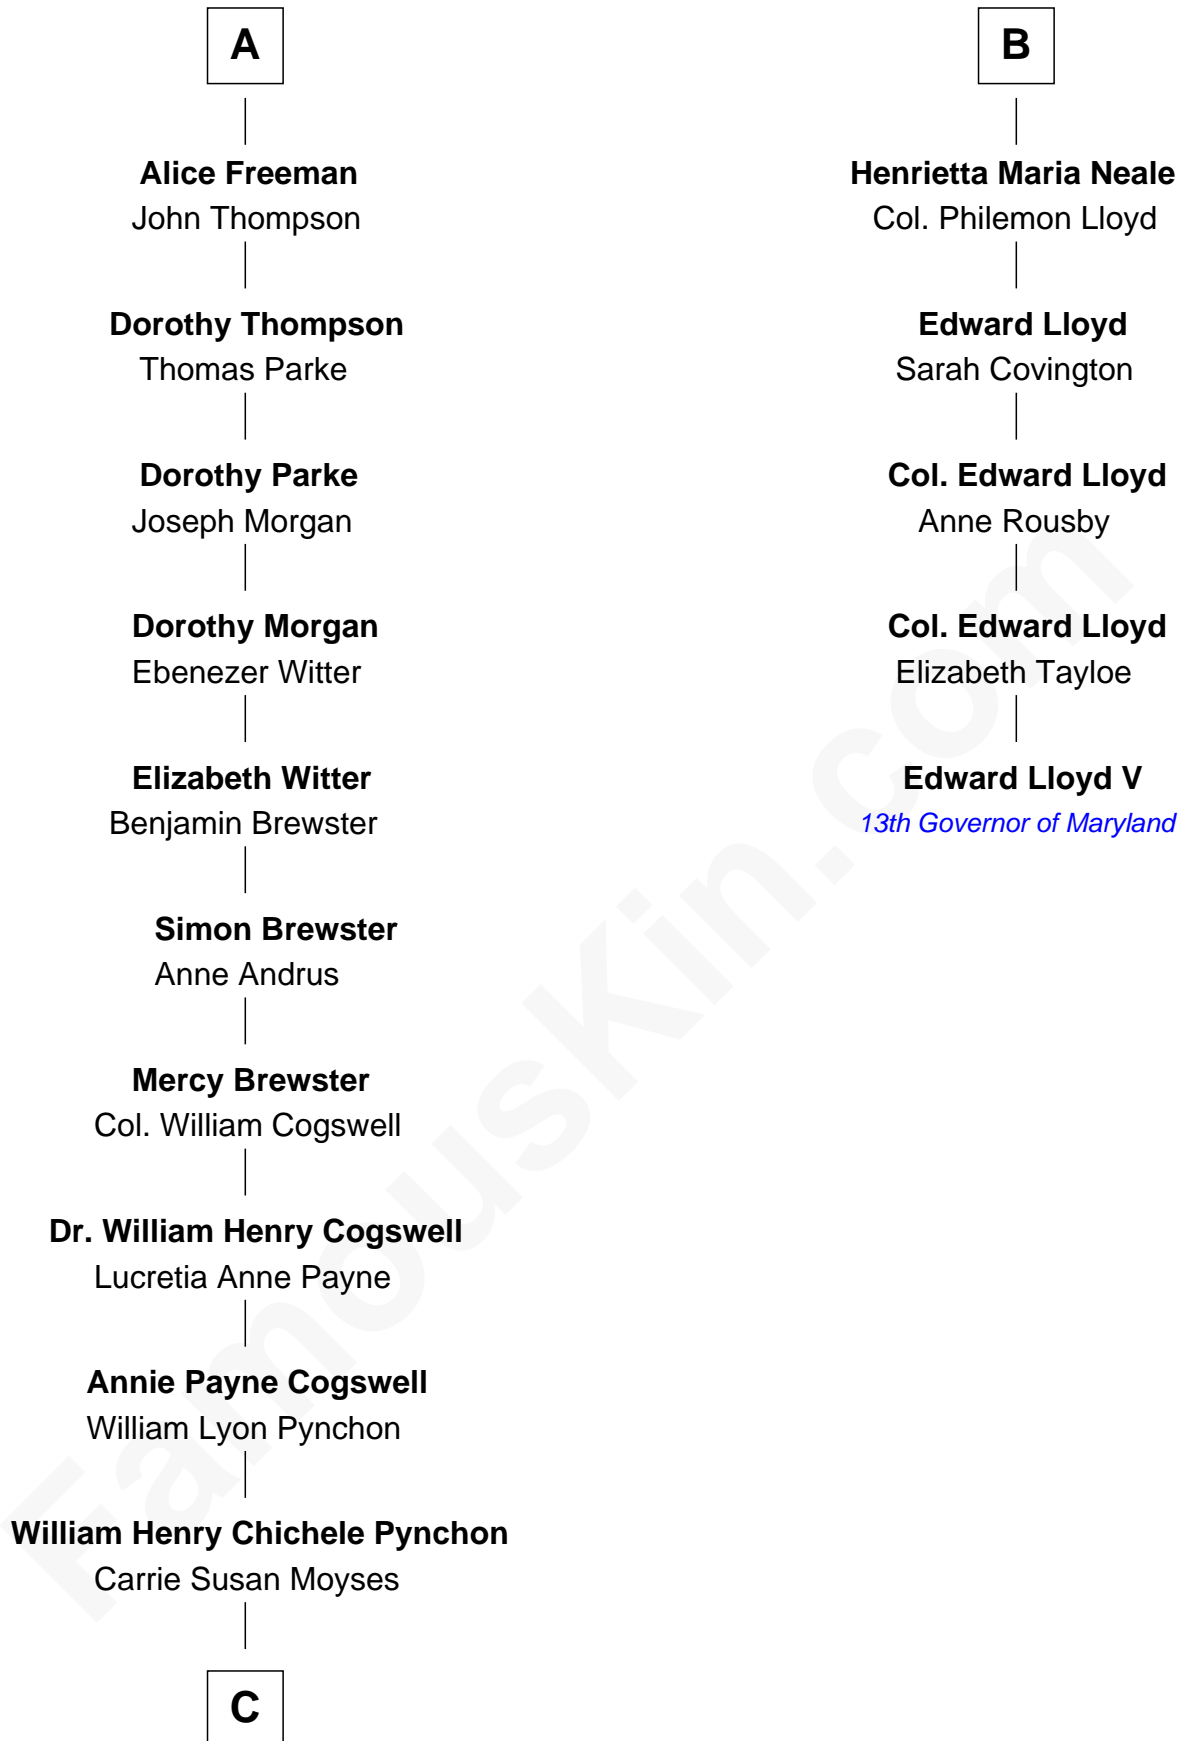

**FamousKin.com**  
**Relationship Chart of**  
**Thomas Pynchon**  
*American Novelist*

11th cousin 7 times removed of

**Edward Lloyd V**  
*13th Governor of Maryland*

**Sir John Throckmorton**  
 Eleanor Spinney

**Agnes Throckmorton**

Thomas Winslow

**Agnes Winslow**

John Giffard

**Thomas Giffard**

Joan Langston

**Amy Giffard**

Richard Samwell

Margaret Olney

**Sir Robert Throckmorton**

Catherine Marrow

**Richard Throckmorton**

Jane Beaufoe

**Goditha Throckmorton**

Thomas Neale

**John Neale**

Grace Butler

**Raphael Neale**

Jane Baker

**James Neale**

Anna Maria Gill

**B**

**C**

**Thomas Ruggles Pynchon**  
Catherine Frances Bennett