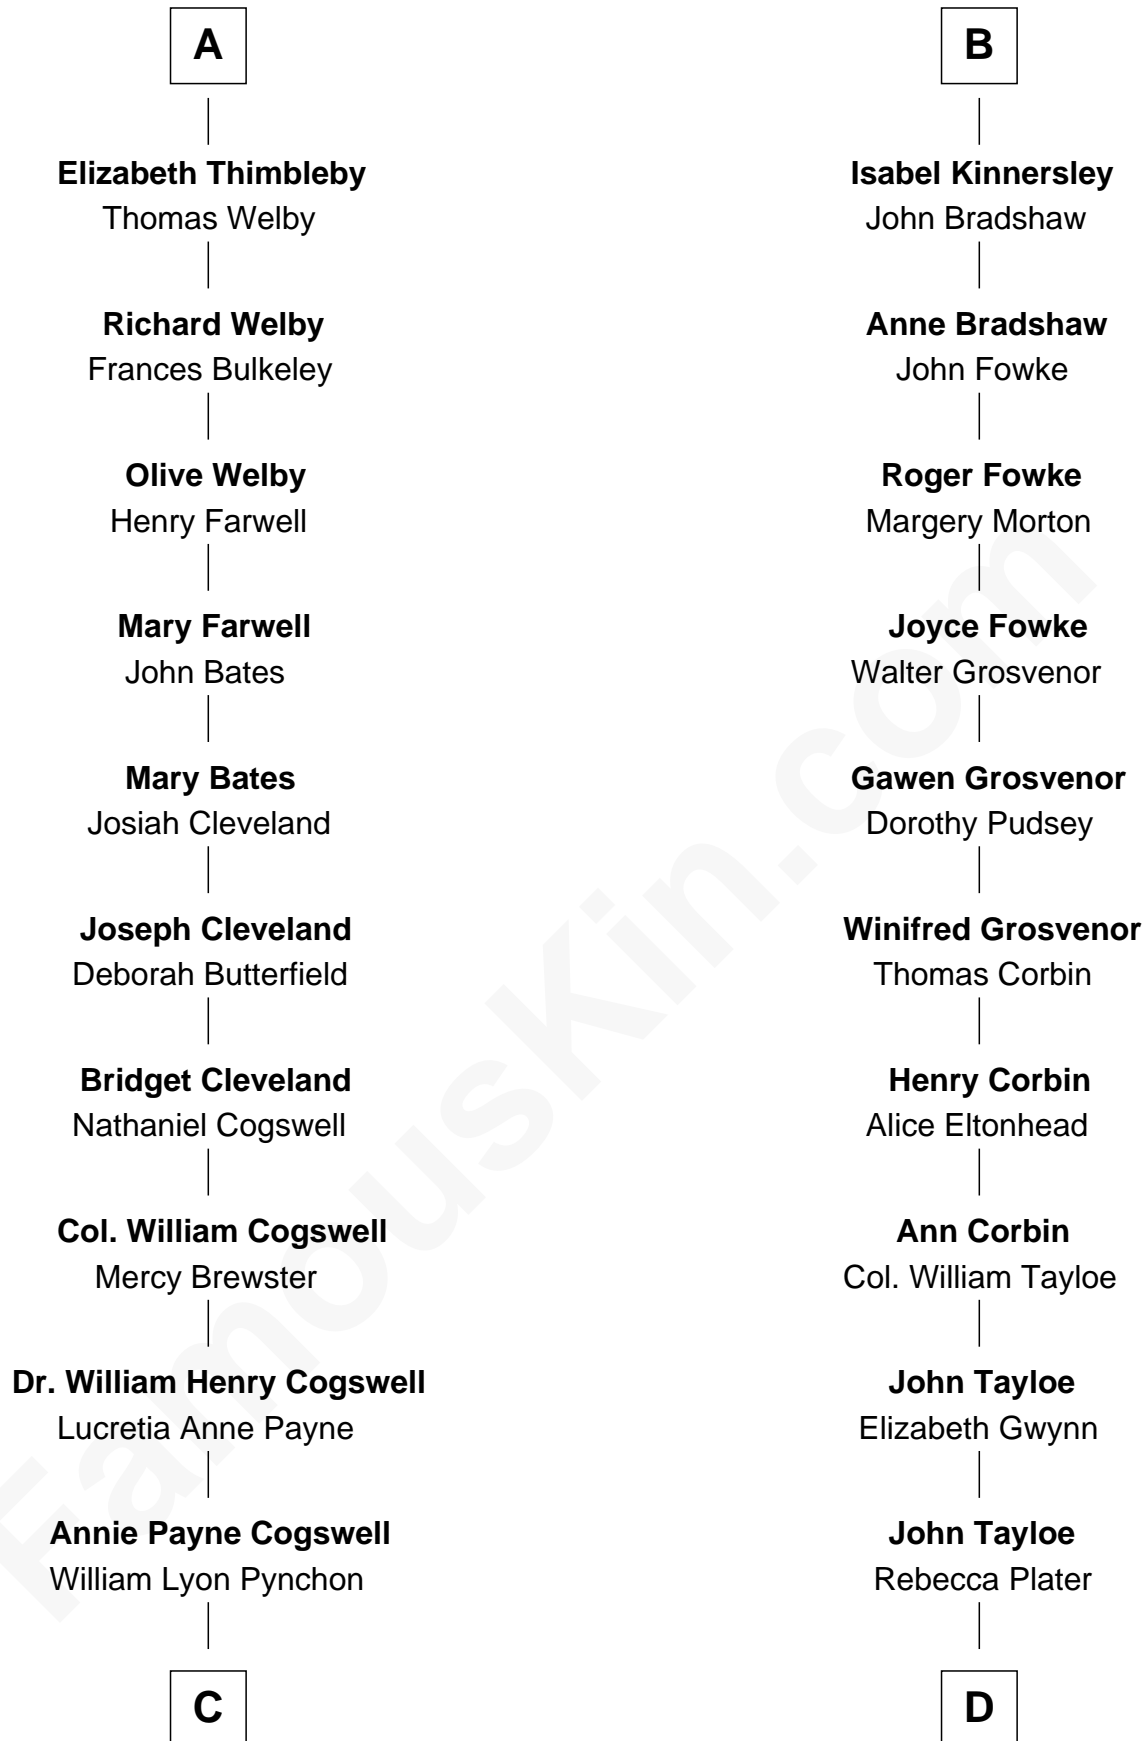

**FamousKin.com**  
**Relationship Chart of**  
**Thomas Pynchon**  
*American Novelist*

18th cousin 1 time removed of  
**Edward Lloyd V**  
*13th Governor of Maryland*

**C**

**William Henry Chichele Pynchon**

Carrie Susan Moyses

**Thomas Ruggles Pynchon**

Catherine Frances Bennett

**Thomas Pynchon**

*Novelist*

**D**

**Elizabeth Tayloe**

Col. Edward Lloyd

**Edward Lloyd V**

*13th Governor of Maryland*

FamousKin.com