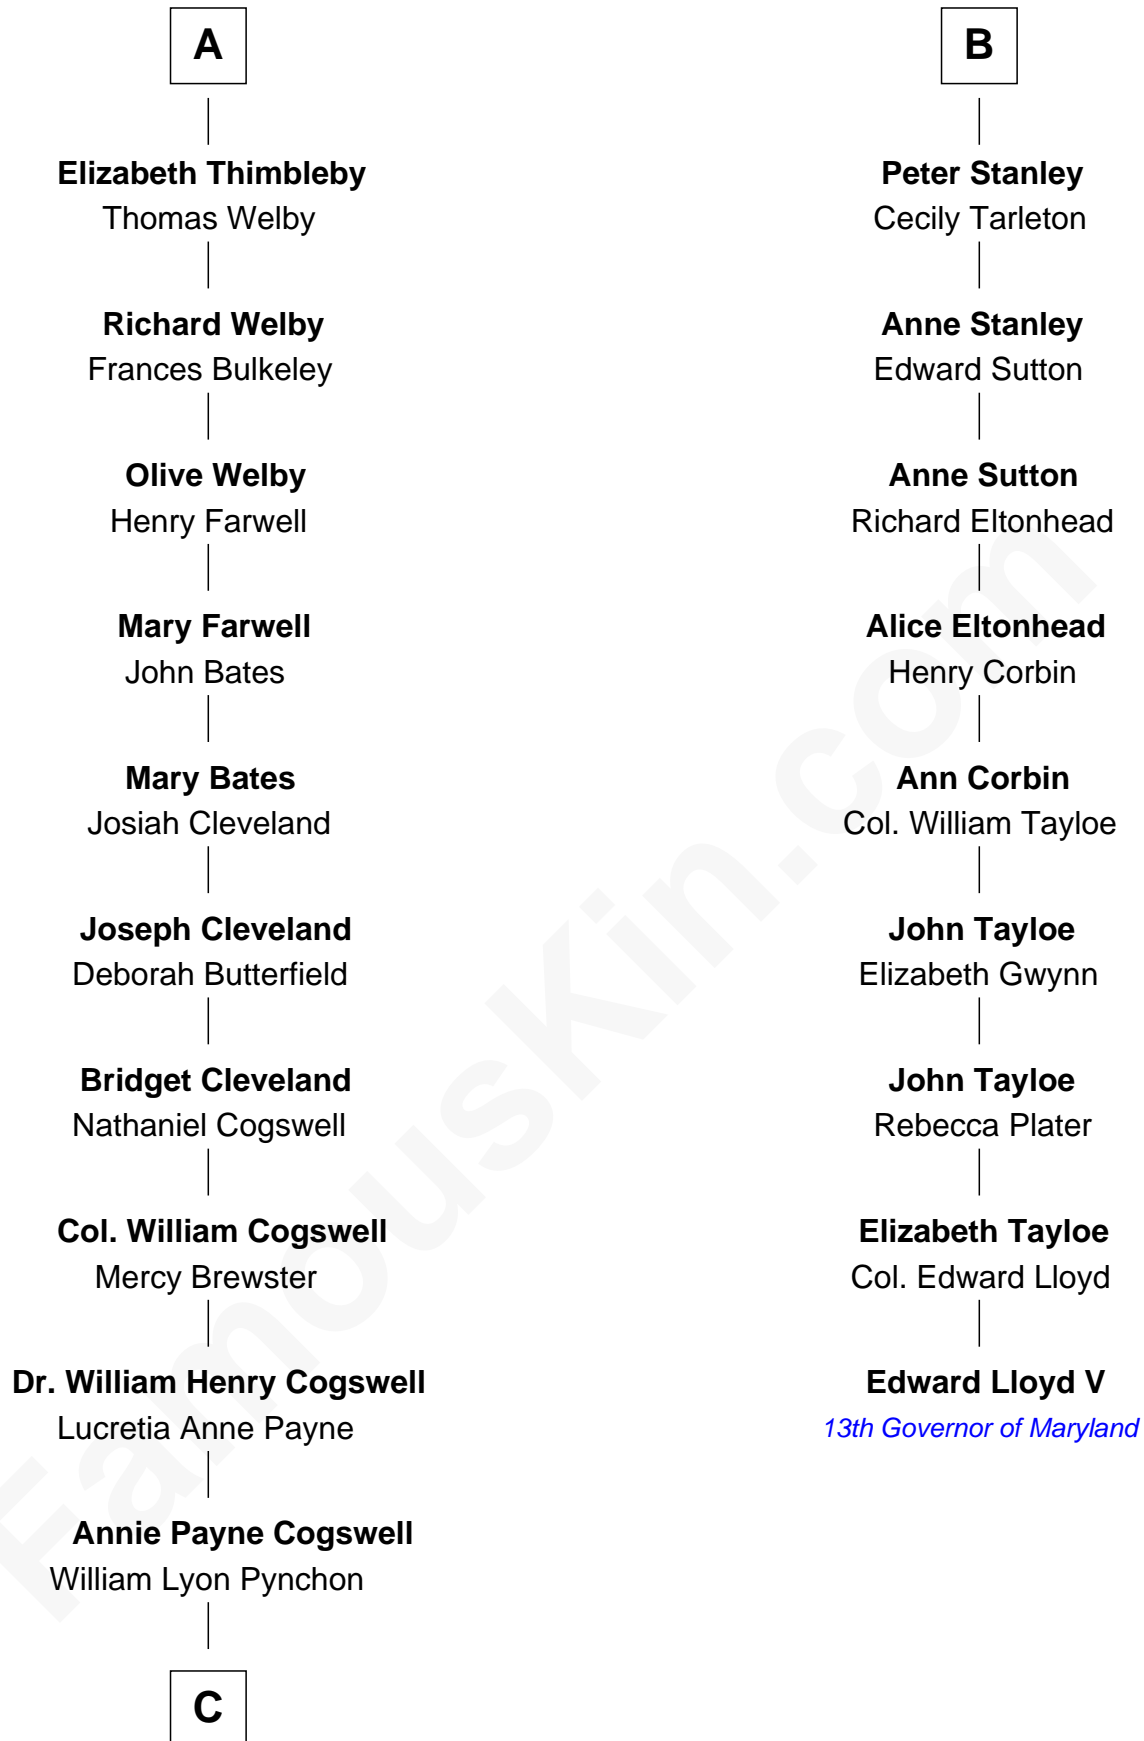

FamousKin.com

Relationship Chart of

Thomas Pynchon

American Novelist

15th cousin 4 times removed of

Edward Lloyd V
13th Governor of Maryland

C

—
William Henry Chichele Pynchon

Carrie Susan Moyses

—
Thomas Ruggles Pynchon

Catherine Frances Bennett

—
Thomas Pynchon

Novelist

FamousKin.com