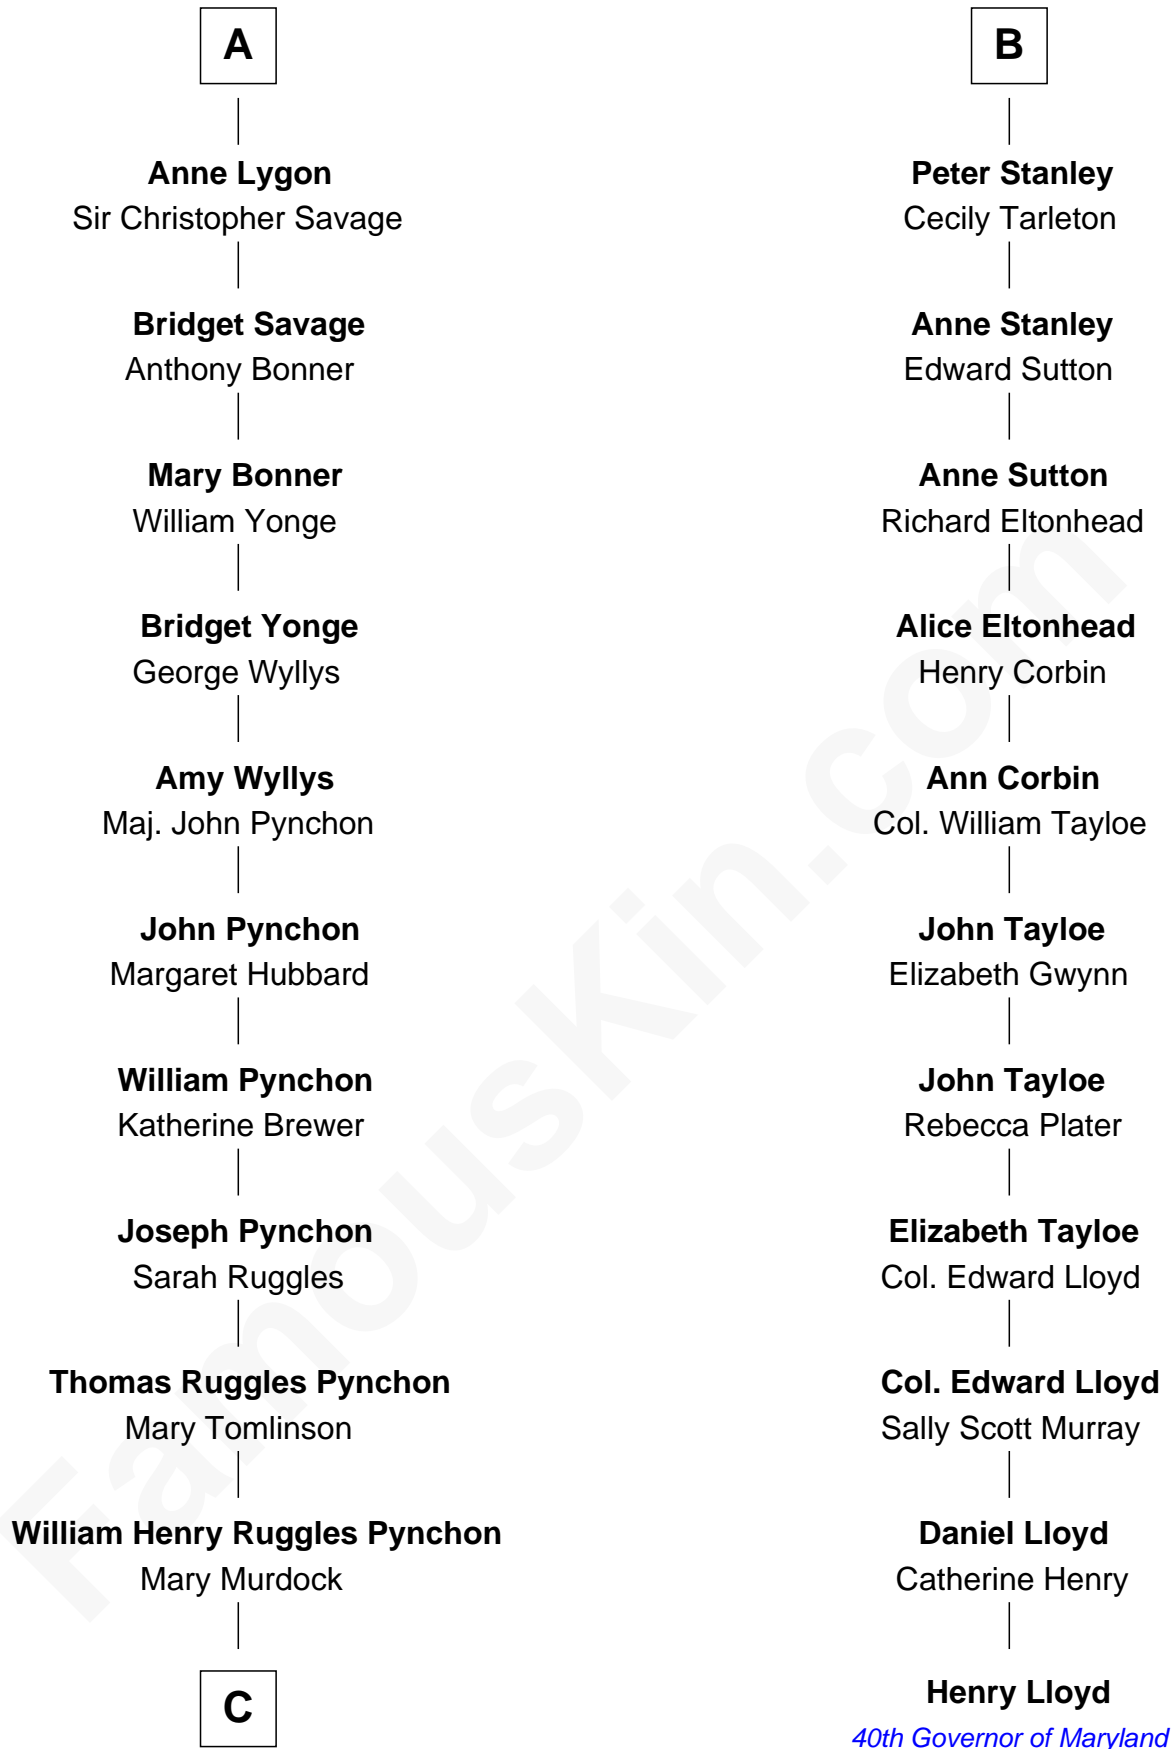

FamousKin.com
Relationship Chart of
Thomas Pynchon
American Novelist

17th cousin 3 times removed of

Henry Lloyd
40th Governor of Maryland

Katherine de Hastang
 Ralph de Stafford

C

—
William Lyon Pynchon

Annie Payne Cogswell

—
William Henry Chichele Pynchon

Carrie Susan Moyses

—
Thomas Ruggles Pynchon

Catherine Frances Bennett

—
Thomas Pynchon

Novelist

FamousKin.com