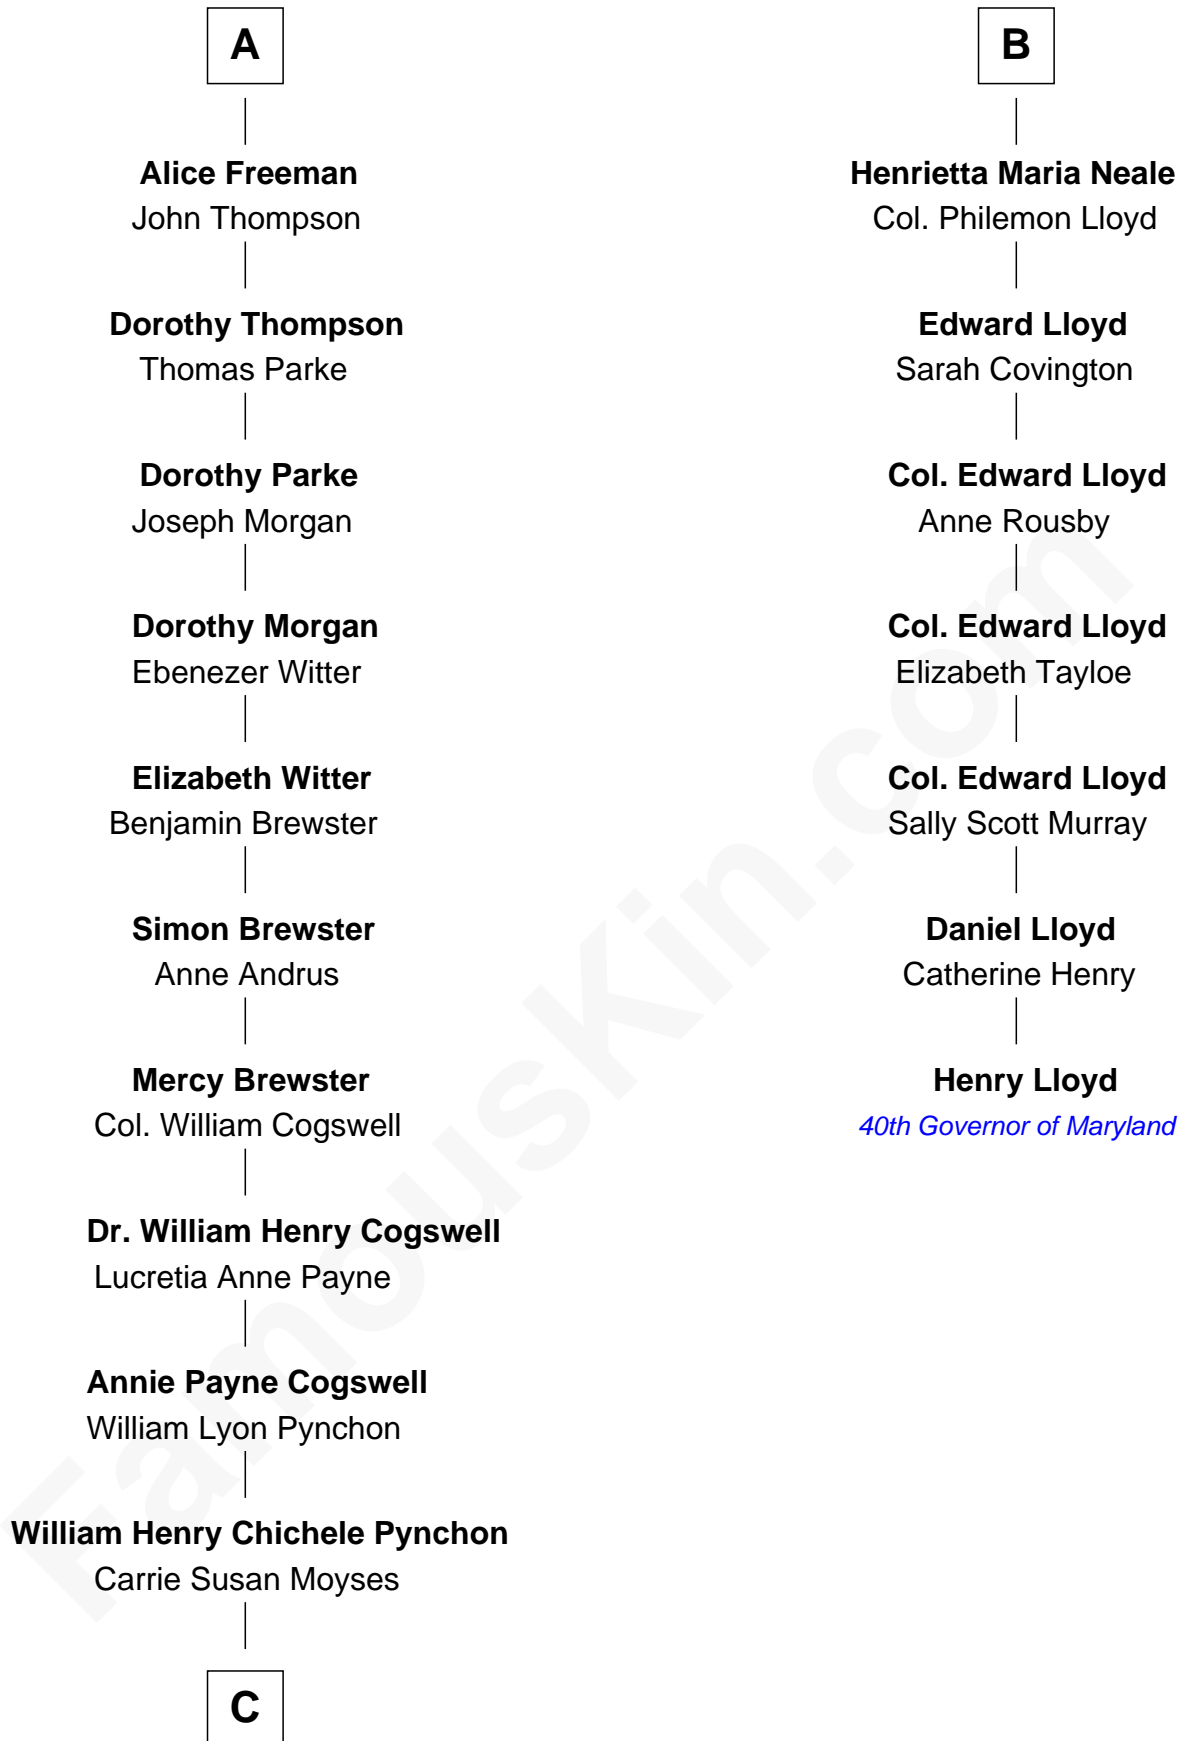

FamousKin.com
Relationship Chart of
Thomas Pynchon
American Novelist

13th cousin 5 times removed of

Henry Lloyd
40th Governor of Maryland

C

Thomas Ruggles Pynchon
Catherine Frances Bennett

Thomas Pynchon
Novelist

FamousKin.com