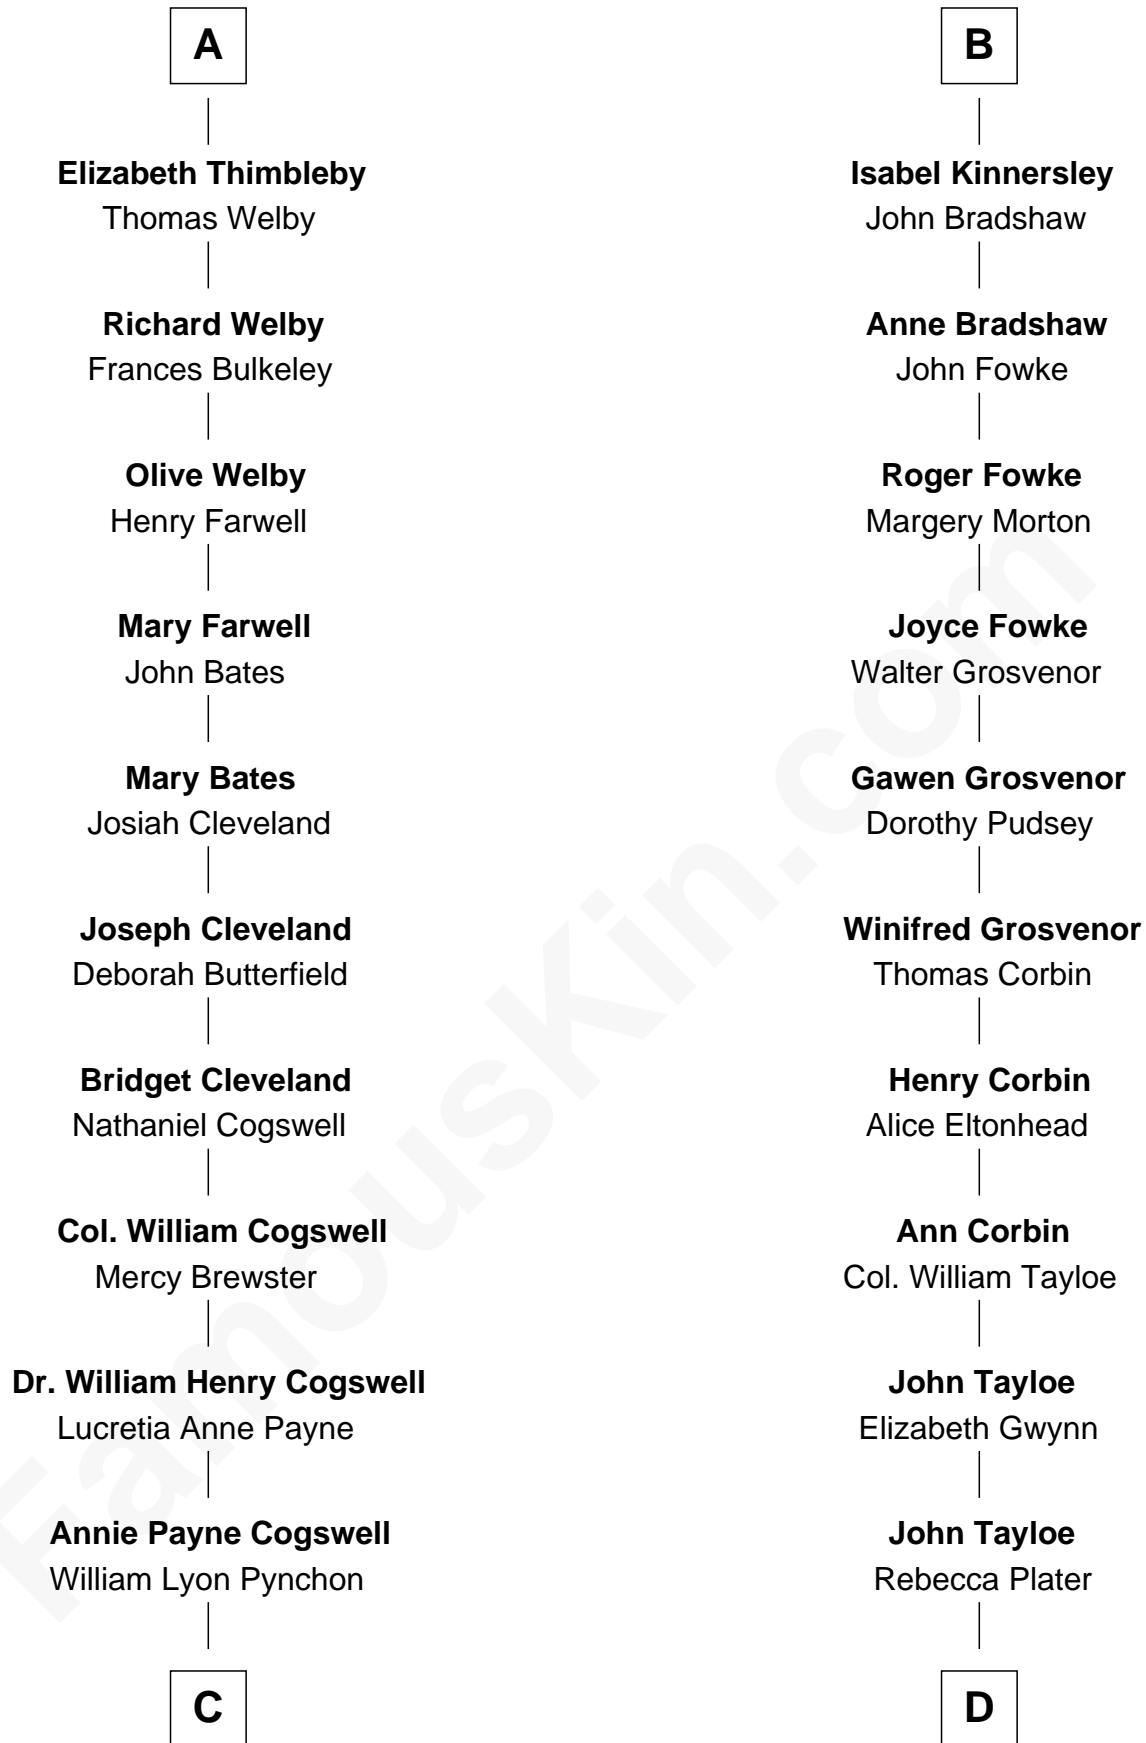

**FamousKin.com**  
**Relationship Chart of**  
**Thomas Pynchon**  
*American Novelist*

19th cousin 1 time removed of  
**Henry Lloyd**  
*40th Governor of Maryland*

**C**

**William Henry Chichele Pynchon**

Carrie Susan Moyses

**Thomas Ruggles Pynchon**

Catherine Frances Bennett

**Thomas Pynchon**

*Novelist*

**D**

**Elizabeth Tayloe**

Col. Edward Lloyd

**Col. Edward Lloyd**

Sally Scott Murray

**Daniel Lloyd**

Catherine Henry

**Henry Lloyd**

*40th Governor of Maryland*

FamousKin.com