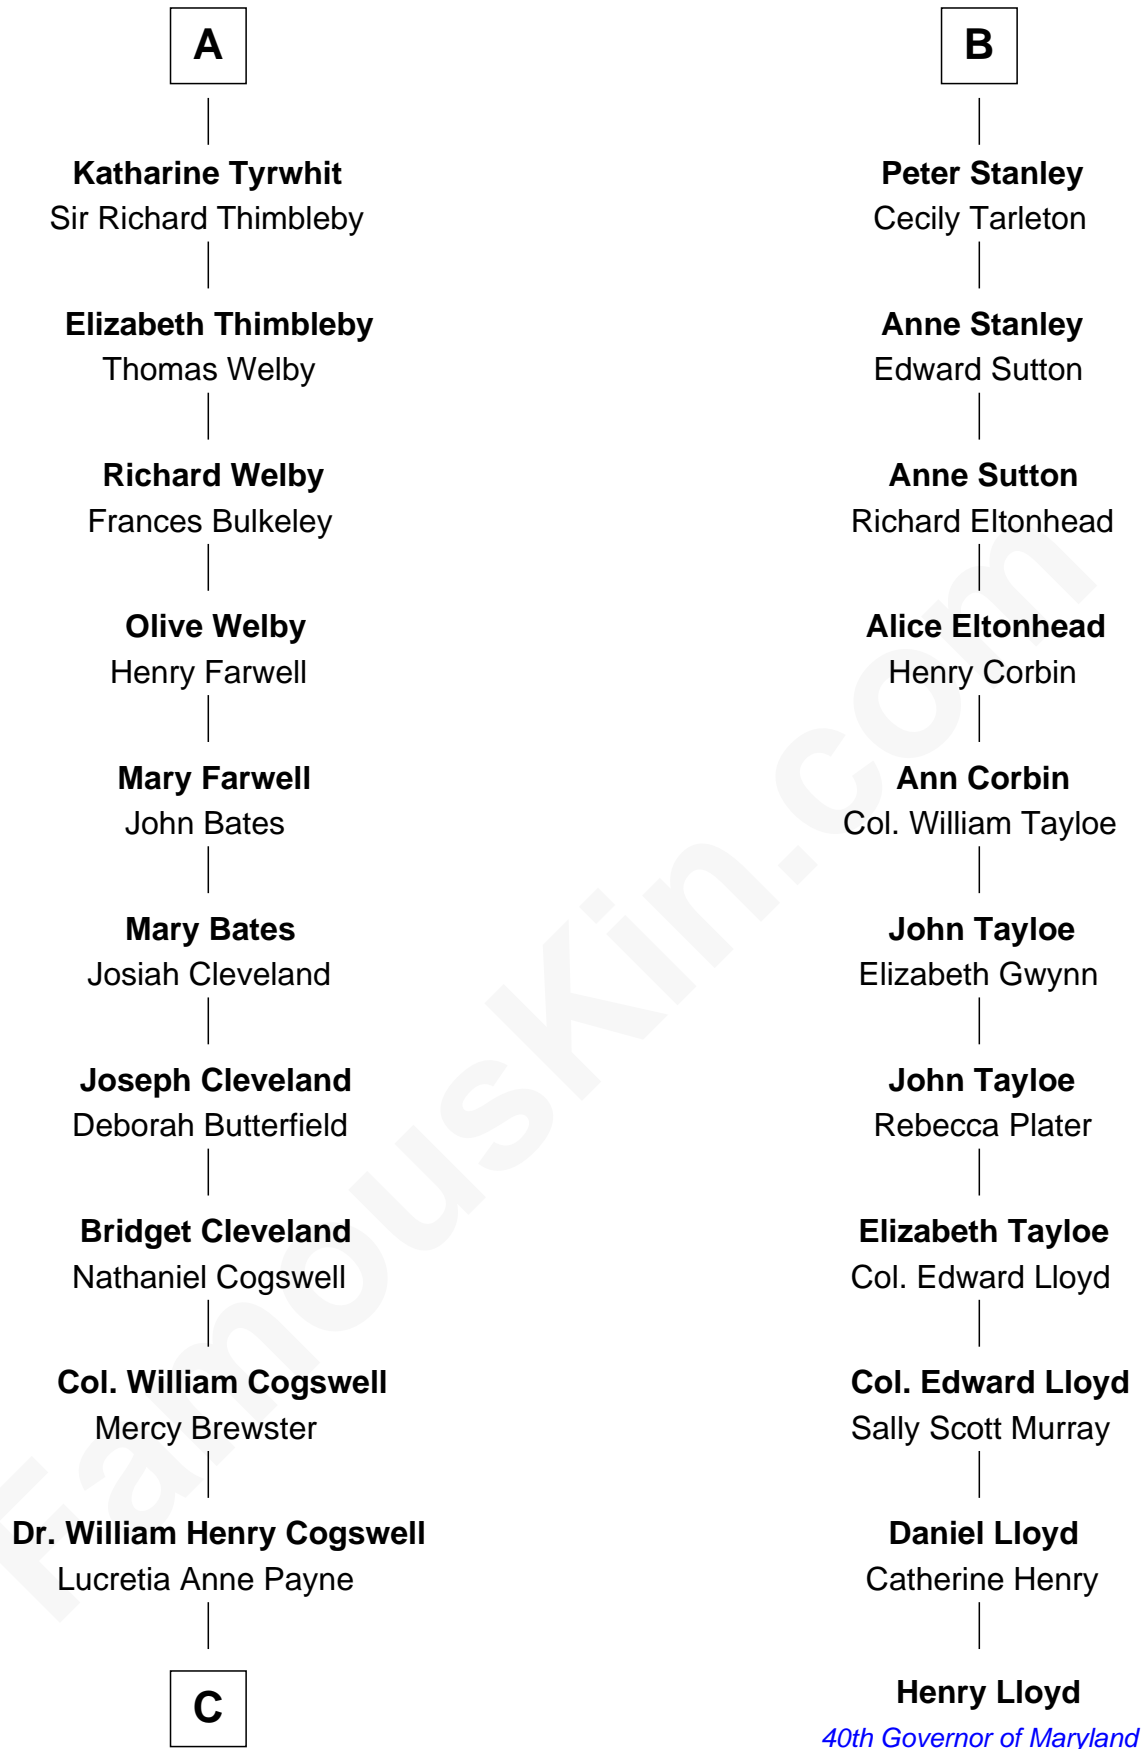

**FamousKin.com**  
**Relationship Chart of**  
**Thomas Pynchon**  
*American Novelist*

17th cousin 3 times removed of

**Henry Lloyd**  
*40th Governor of Maryland*

**C**

**Annie Payne Cogswell**

William Lyon Pynchon

**William Henry Chichele Pynchon**

Carrie Susan Moyses

**Thomas Ruggles Pynchon**

Catherine Frances Bennett

**Thomas Pynchon**

*Novelist*

FamousKin.com