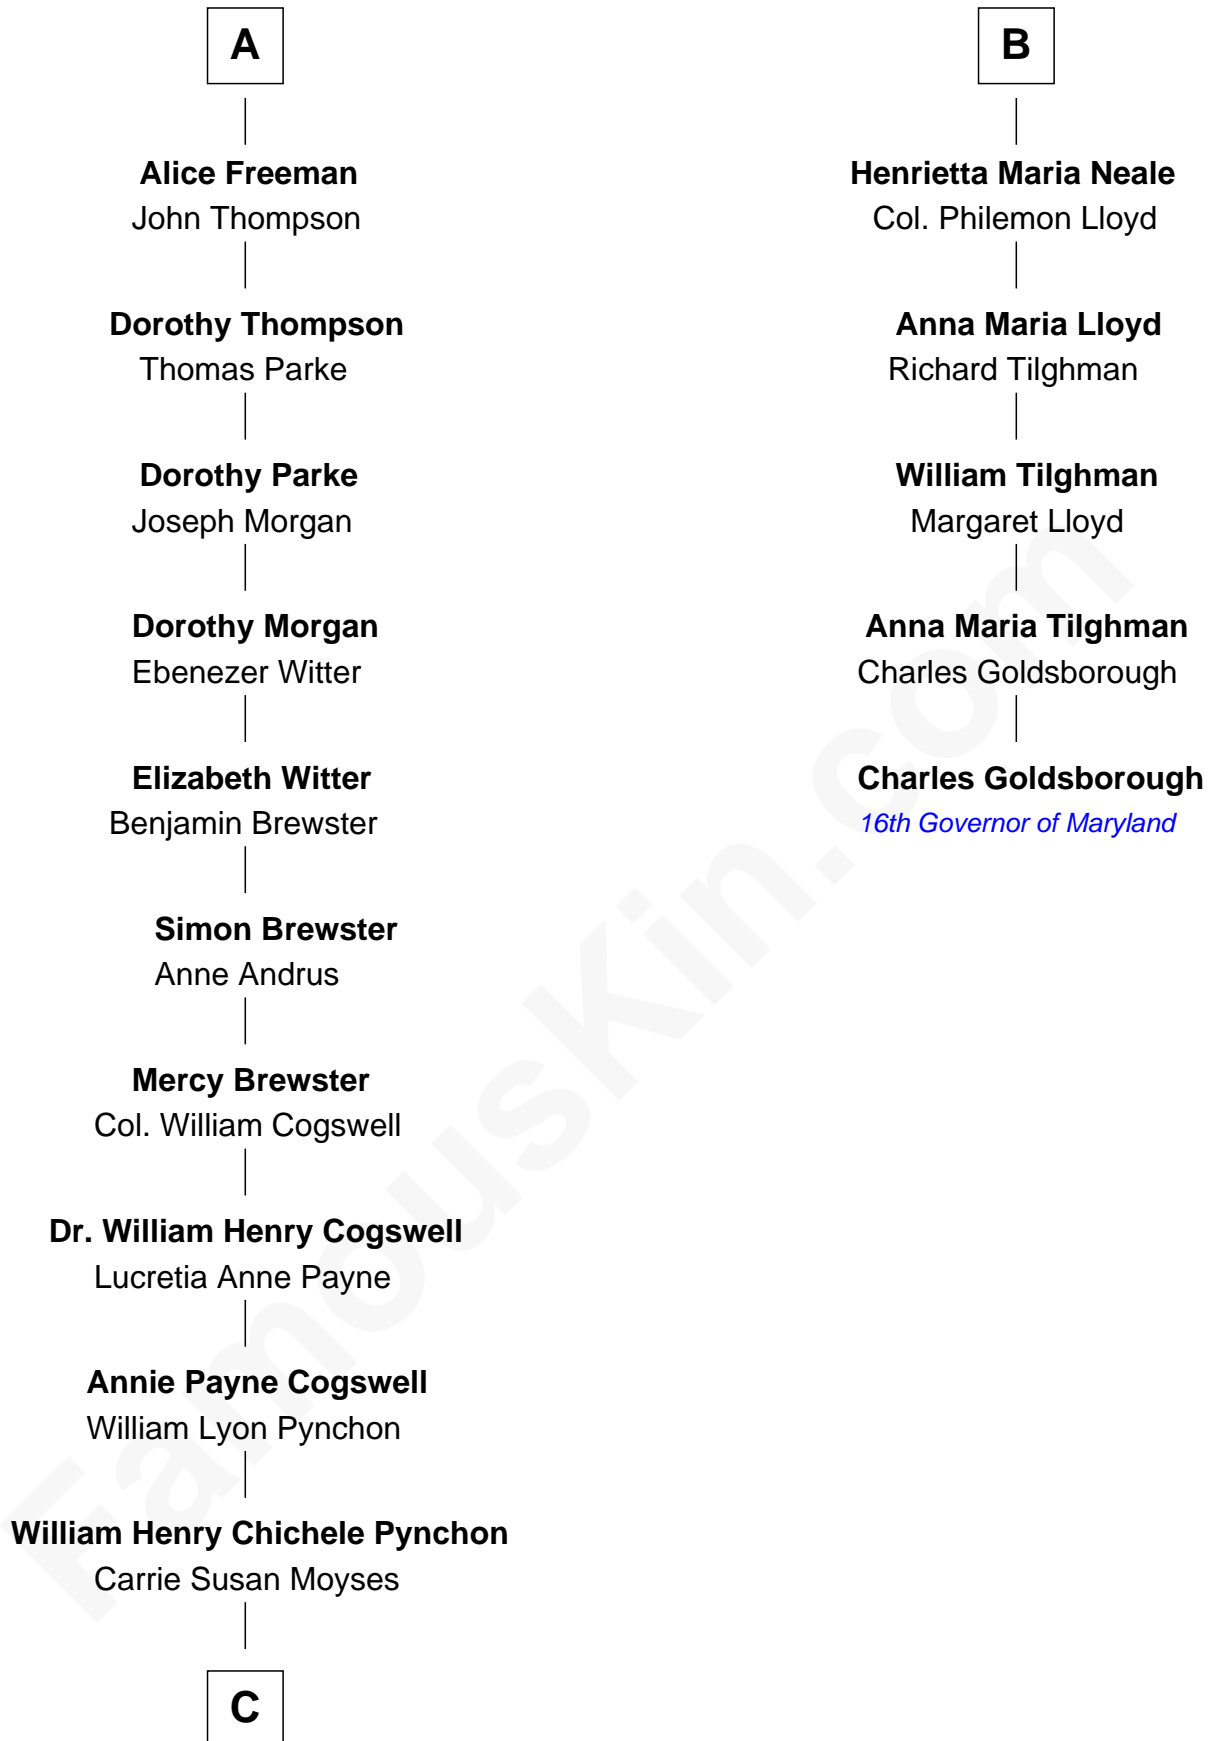

FamousKin.com
Relationship Chart of
Thomas Pynchon
American Novelist

11th cousin 7 times removed of

Charles Goldsborough
16th Governor of Maryland

C

Thomas Ruggles Pynchon

Catherine Frances Bennett

Thomas Pynchon

Novelist

FamousKin.com