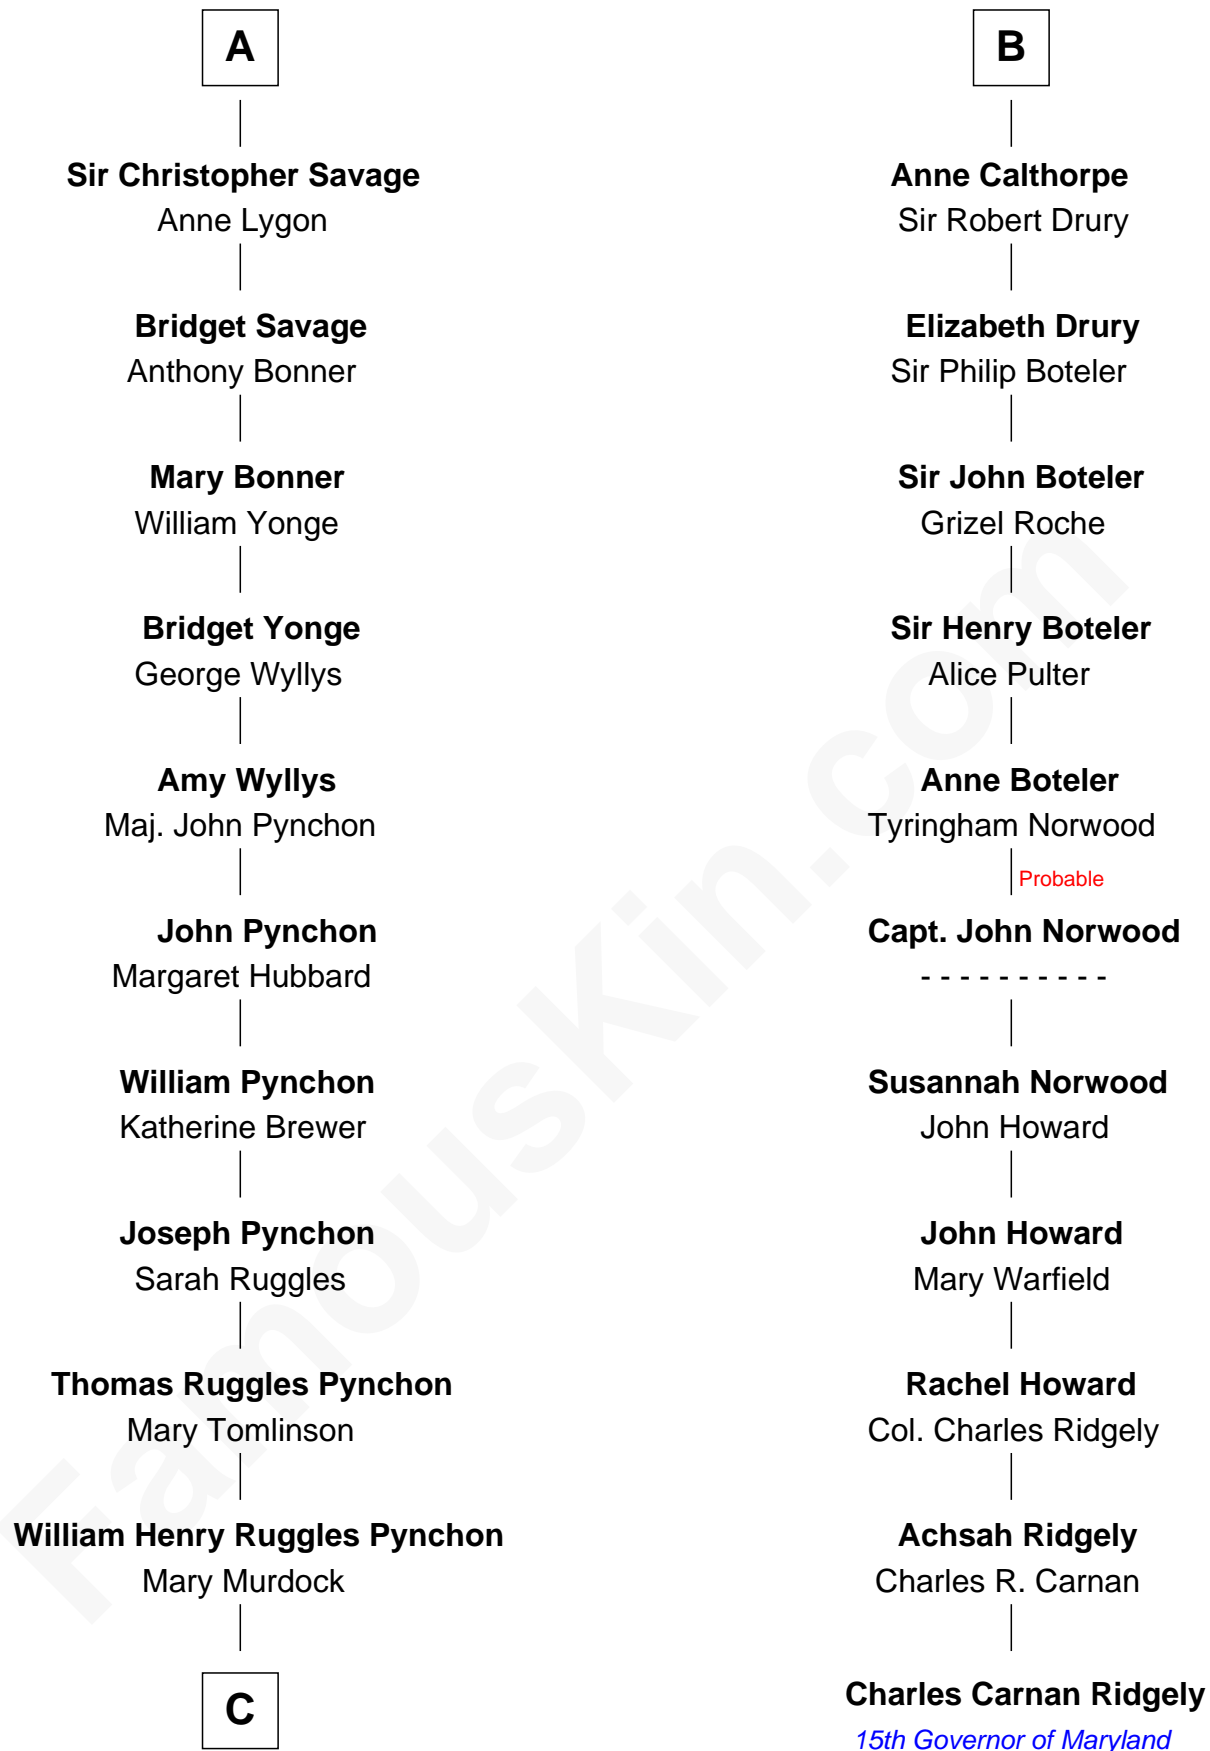

FamousKin.com
Relationship Chart of
Thomas Pynchon
American Novelist

17th cousin 3 times removed of
Charles Carnan Ridgely
15th Governor of Maryland

C

—
William Lyon Pynchon

Annie Payne Cogswell

—
William Henry Chichele Pynchon

Carrie Susan Moyses

—
Thomas Ruggles Pynchon

Catherine Frances Bennett

—
Thomas Pynchon

Novelist

FamousKin.com