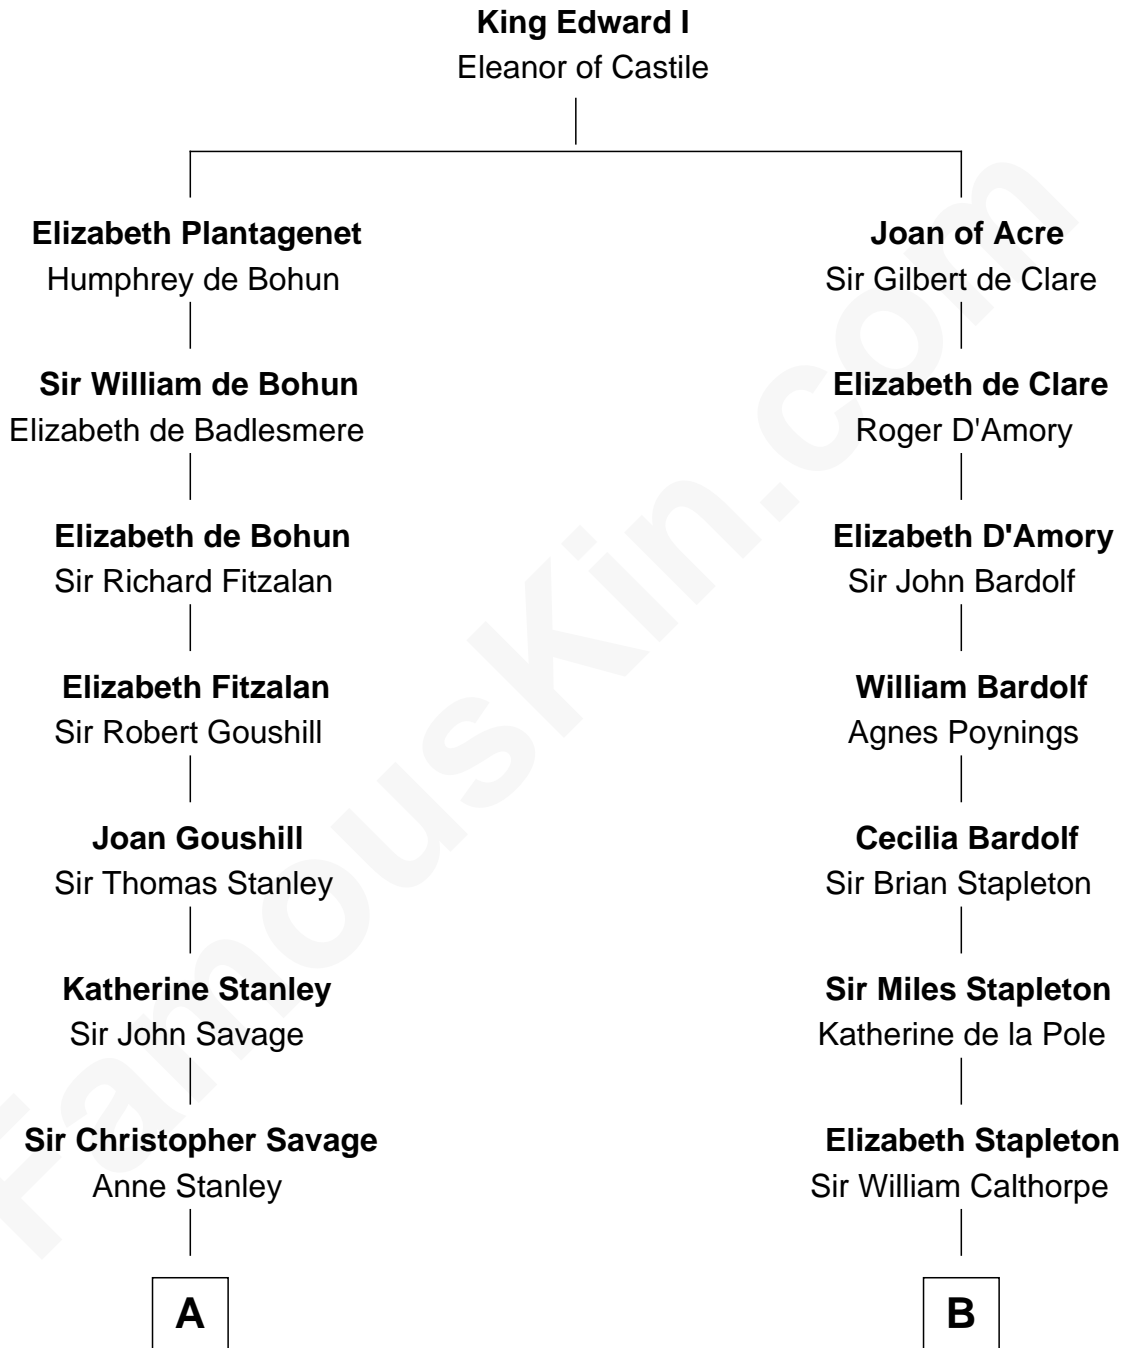

FamousKin.com
Relationship Chart of
Thomas Pynchon
American Novelist

17th cousin 3 times removed of
Charles Carnan Ridgely
15th Governor of Maryland

C

—
William Lyon Pynchon

Annie Payne Cogswell

—
William Henry Chichele Pynchon

Carrie Susan Moyses

—
Thomas Ruggles Pynchon

Catherine Frances Bennett

—
Thomas Pynchon

Novelist

FamousKin.com