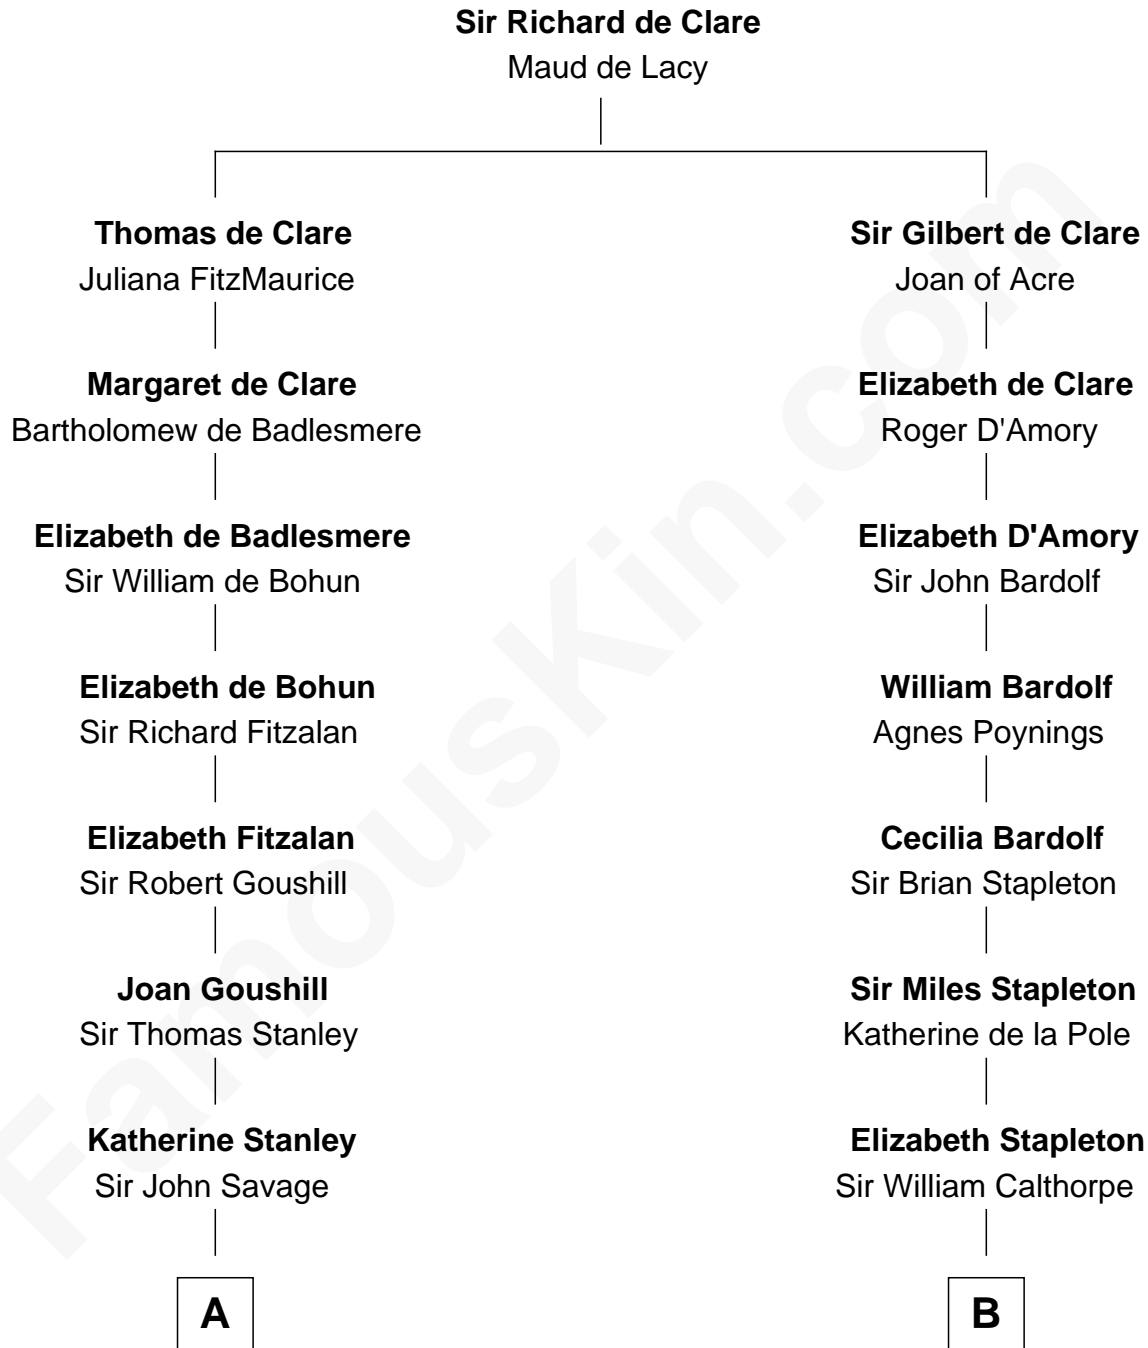

FamousKin.com
Relationship Chart of
Thomas Pynchon
American Novelist

17th cousin 4 times removed of
Charles Carnan Ridgely
15th Governor of Maryland

C

William Henry Ruggles Pynchon

Mary Murdock

William Lyon Pynchon

Annie Payne Cogswell

William Henry Chichele Pynchon

Carrie Susan Moyses

Thomas Ruggles Pynchon

Catherine Frances Bennett

Thomas Pynchon

Novelist

FamousKin.com