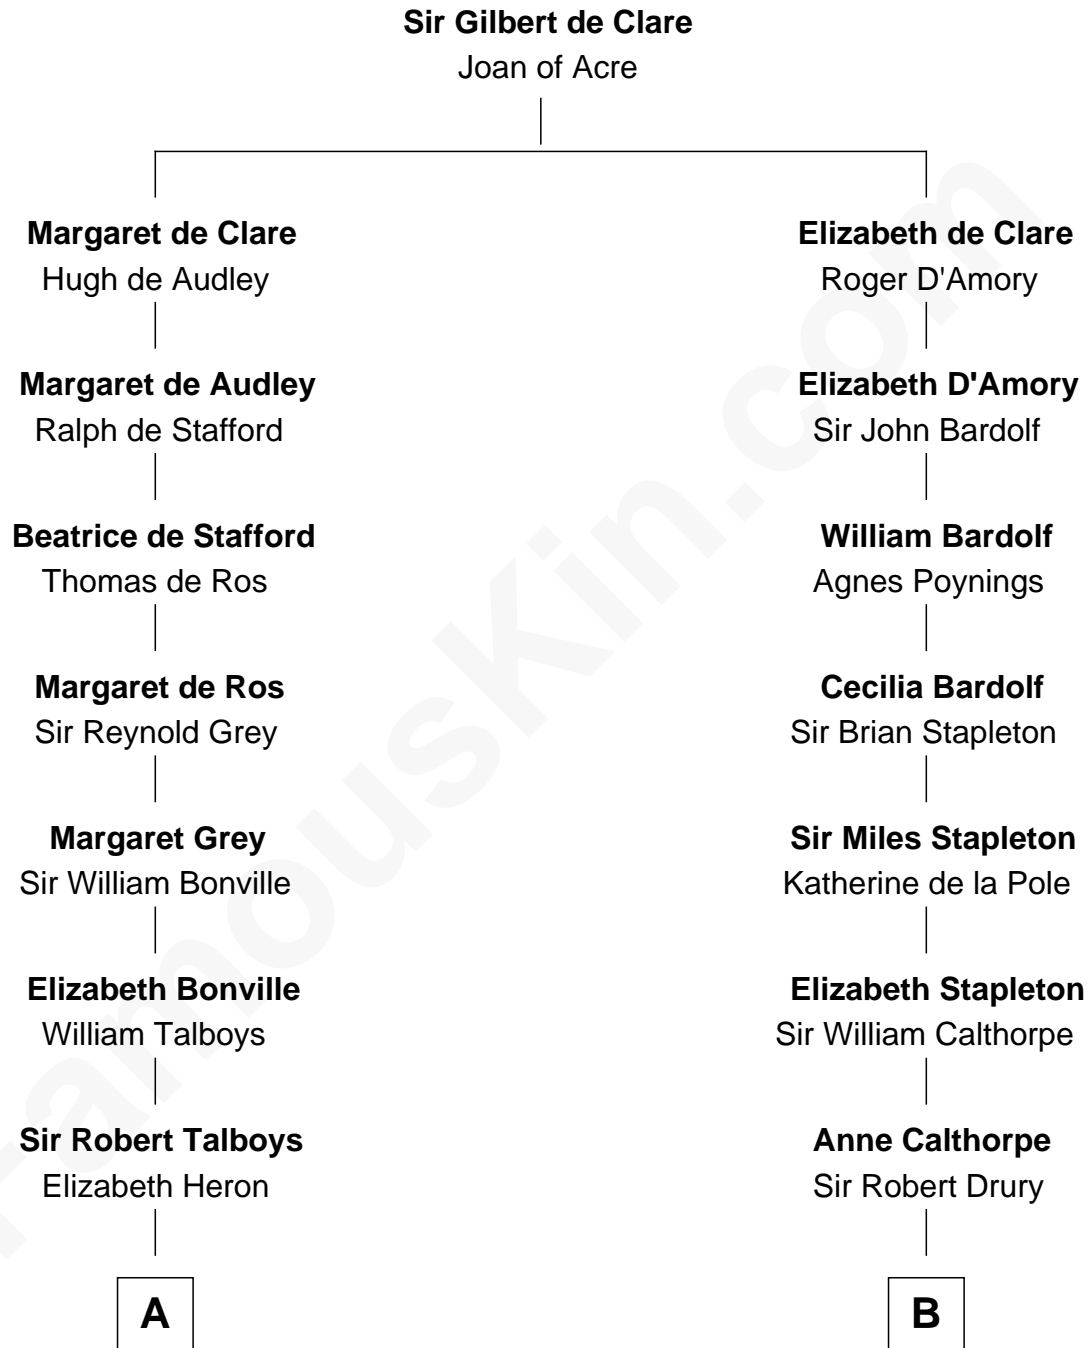

FamousKin.com
Relationship Chart of
Thomas Pynchon
American Novelist

16th cousin 5 times removed of
Charles Carnan Ridgely
15th Governor of Maryland

C

Dr. William Henry Cogswell

Lucretia Anne Payne

Annie Payne Cogswell

William Lyon Pynchon

William Henry Chichele Pynchon

Carrie Susan Moyses

Thomas Ruggles Pynchon

Catherine Frances Bennett

Thomas Pynchon

Novelist

FamousKin.com