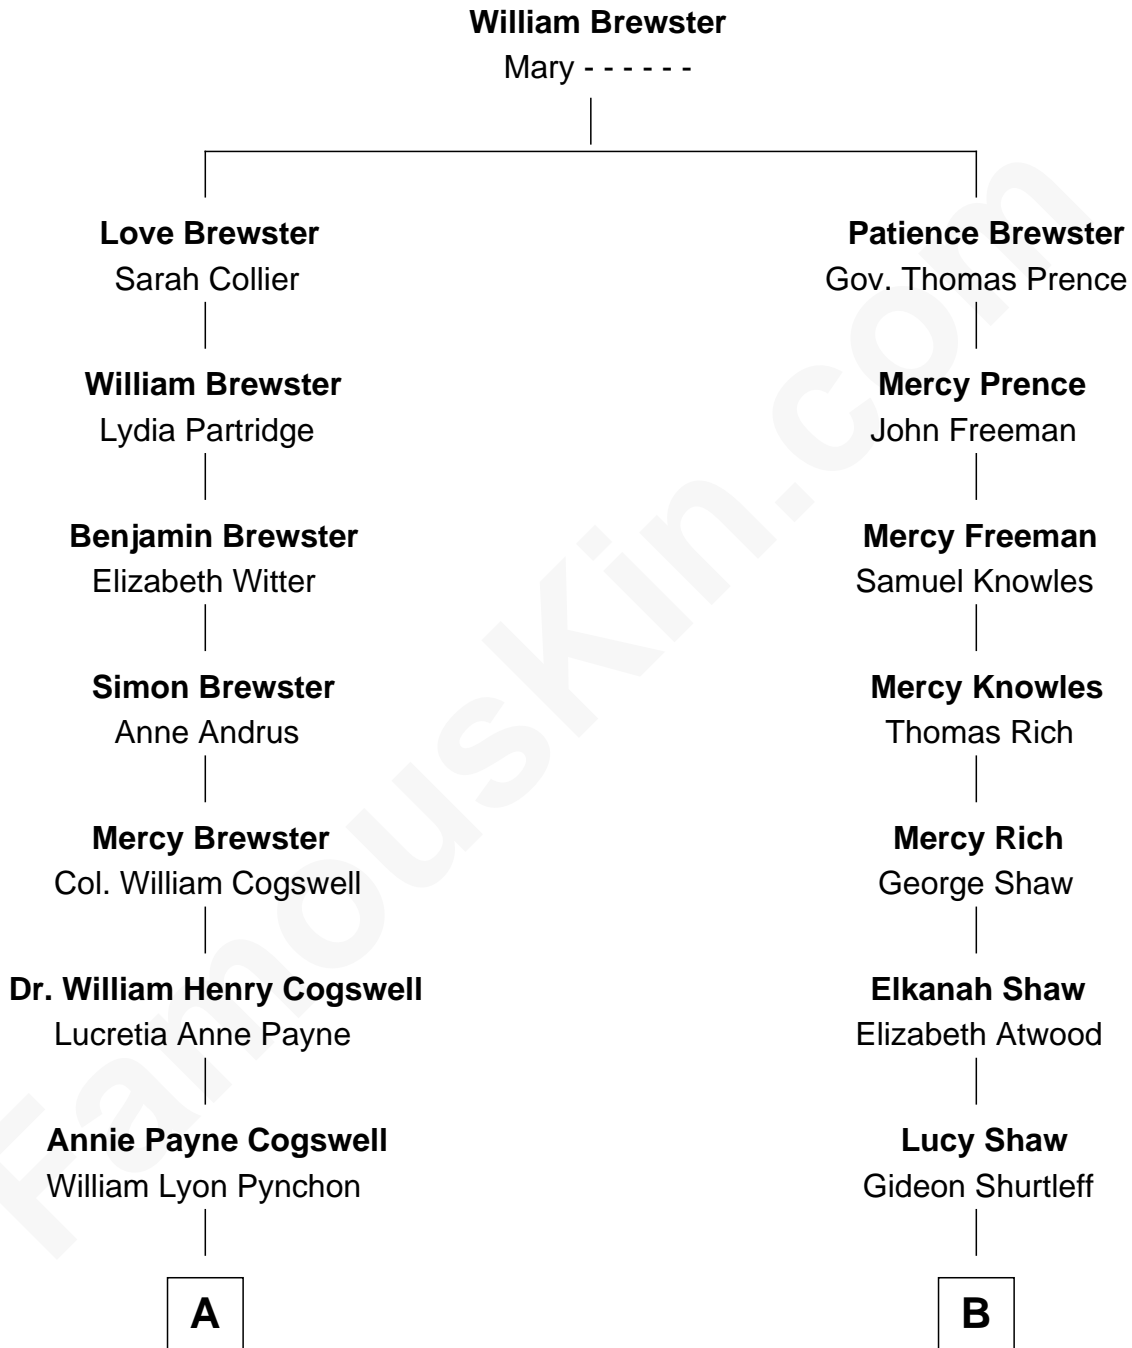

FamousKin.com

Relationship Chart of

Thomas Pynchon

American Novelist

9th cousin 4 times removed of

Dave Cowens
NBA Hall of Famer

A

William Henry Chichele Pynchon

Carrie Susan Moyses

Thomas Ruggles Pynchon

Catherine Frances Bennett

Thomas Pynchon

Novelist

B

Saba Shurtleff

Lemuel Atwood

Albert Atwood

Rhoda True Merrill

Thomas Albert Atwood

Priscilla Ann Kelly

Charles Albert Atwood

Mina Sylvia Cundiff

Stanley True Atwood

Dorothy Ann Ulrich