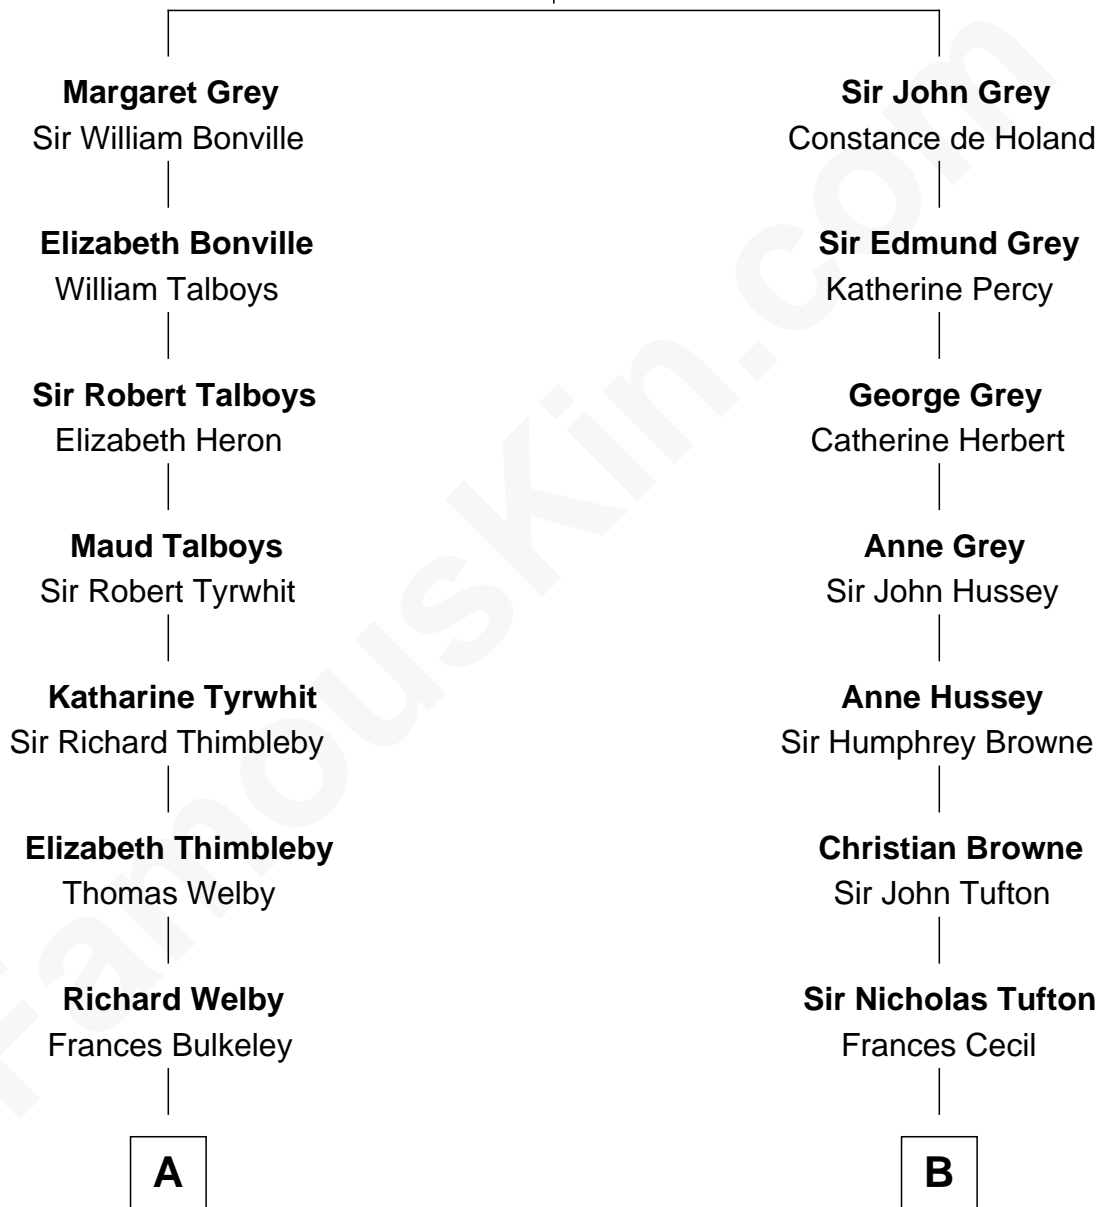

FamousKin.com

Relationship Chart of

Thomas Pynchon

American Novelist

17th cousin 1 time removed of

Kit Harington
TV Actor - "Game of Thrones"

Sir Reynold Grey
Margaret de Ros

C

Sir David Richard Harington

Deborah Jane Catesby

Kit Harington

TV Actor - "Game of Thrones"

FamousKin.com