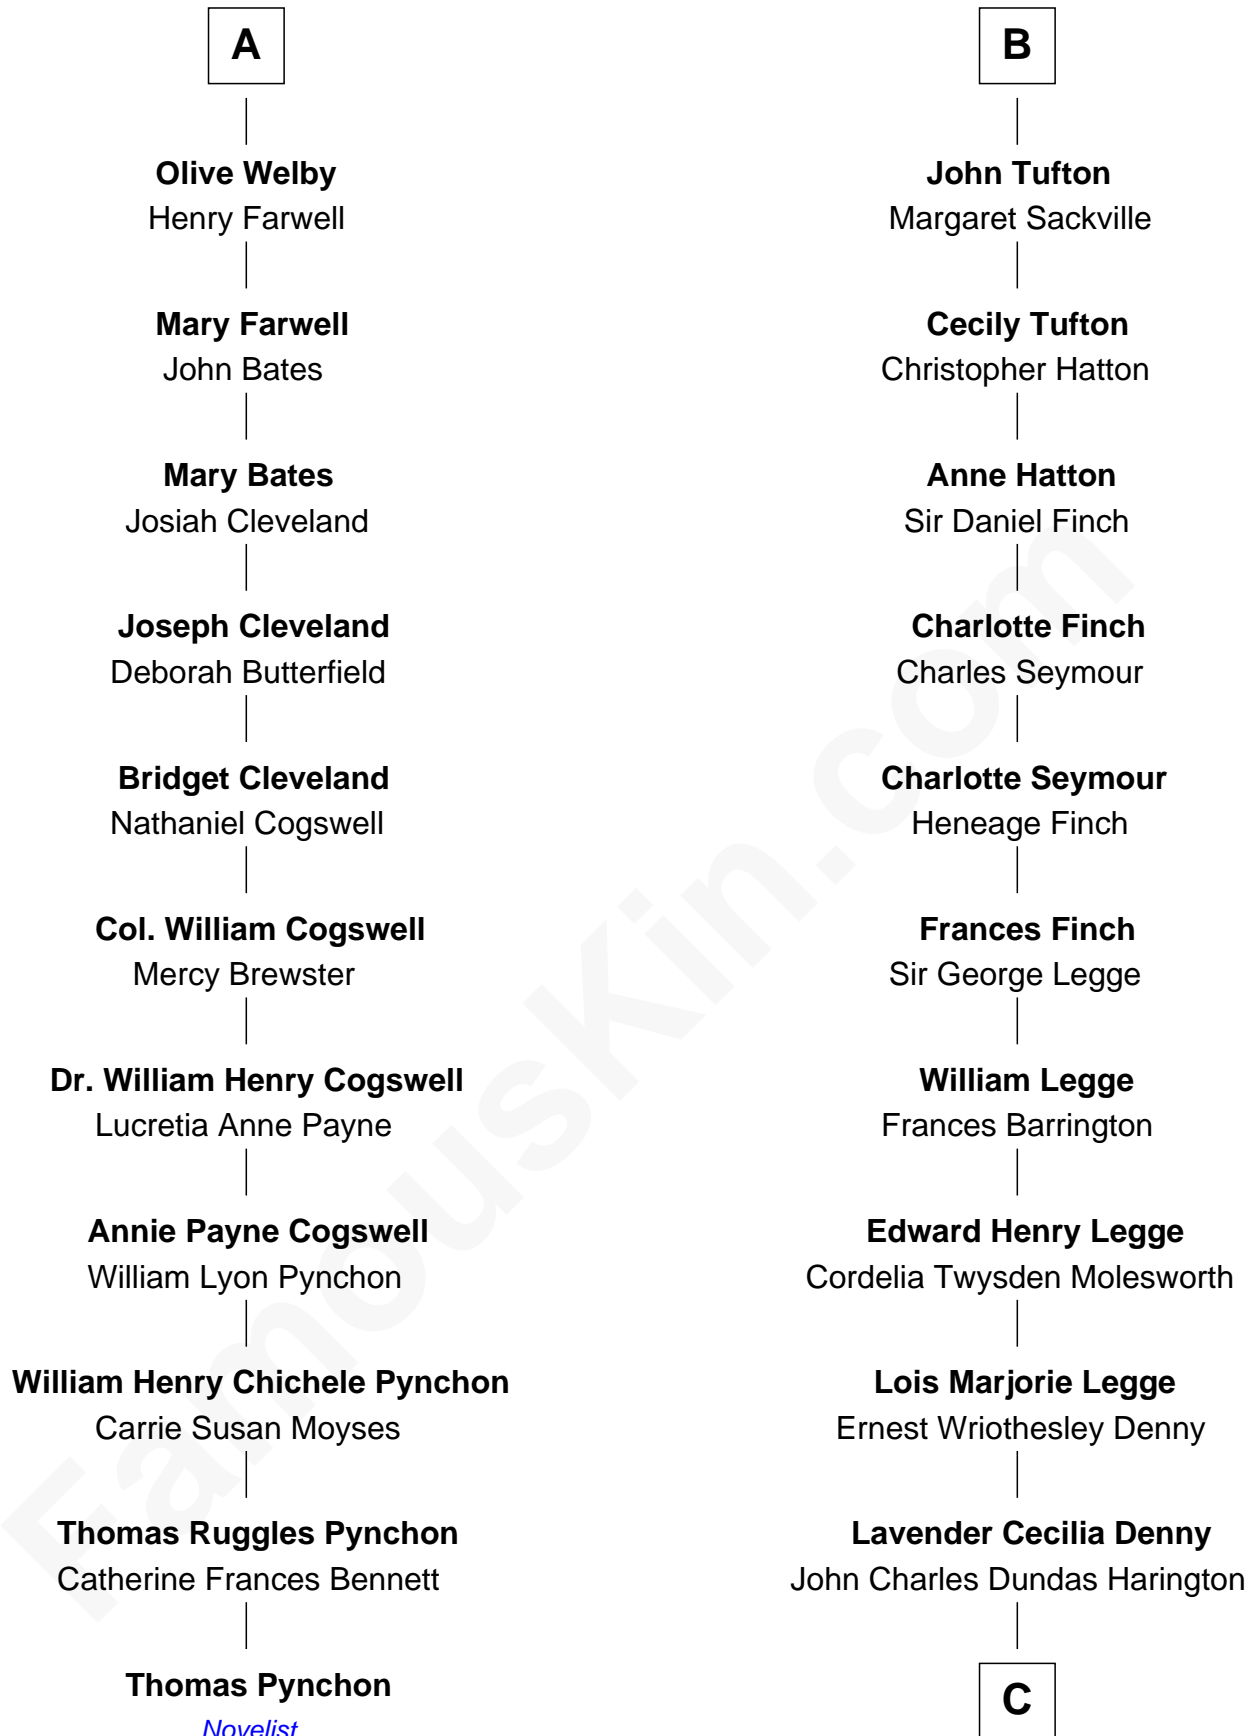

FamousKin.com

Relationship Chart of

Thomas Pynchon

American Novelist

17th cousin 1 time removed of

Kit Harington
TV Actor - "Game of Thrones"

Sir Reynold Grey
Margaret de Ros

C

Sir David Richard Harington

Deborah Jane Catesby

Kit Harington

TV Actor - "Game of Thrones"

FamousKin.com