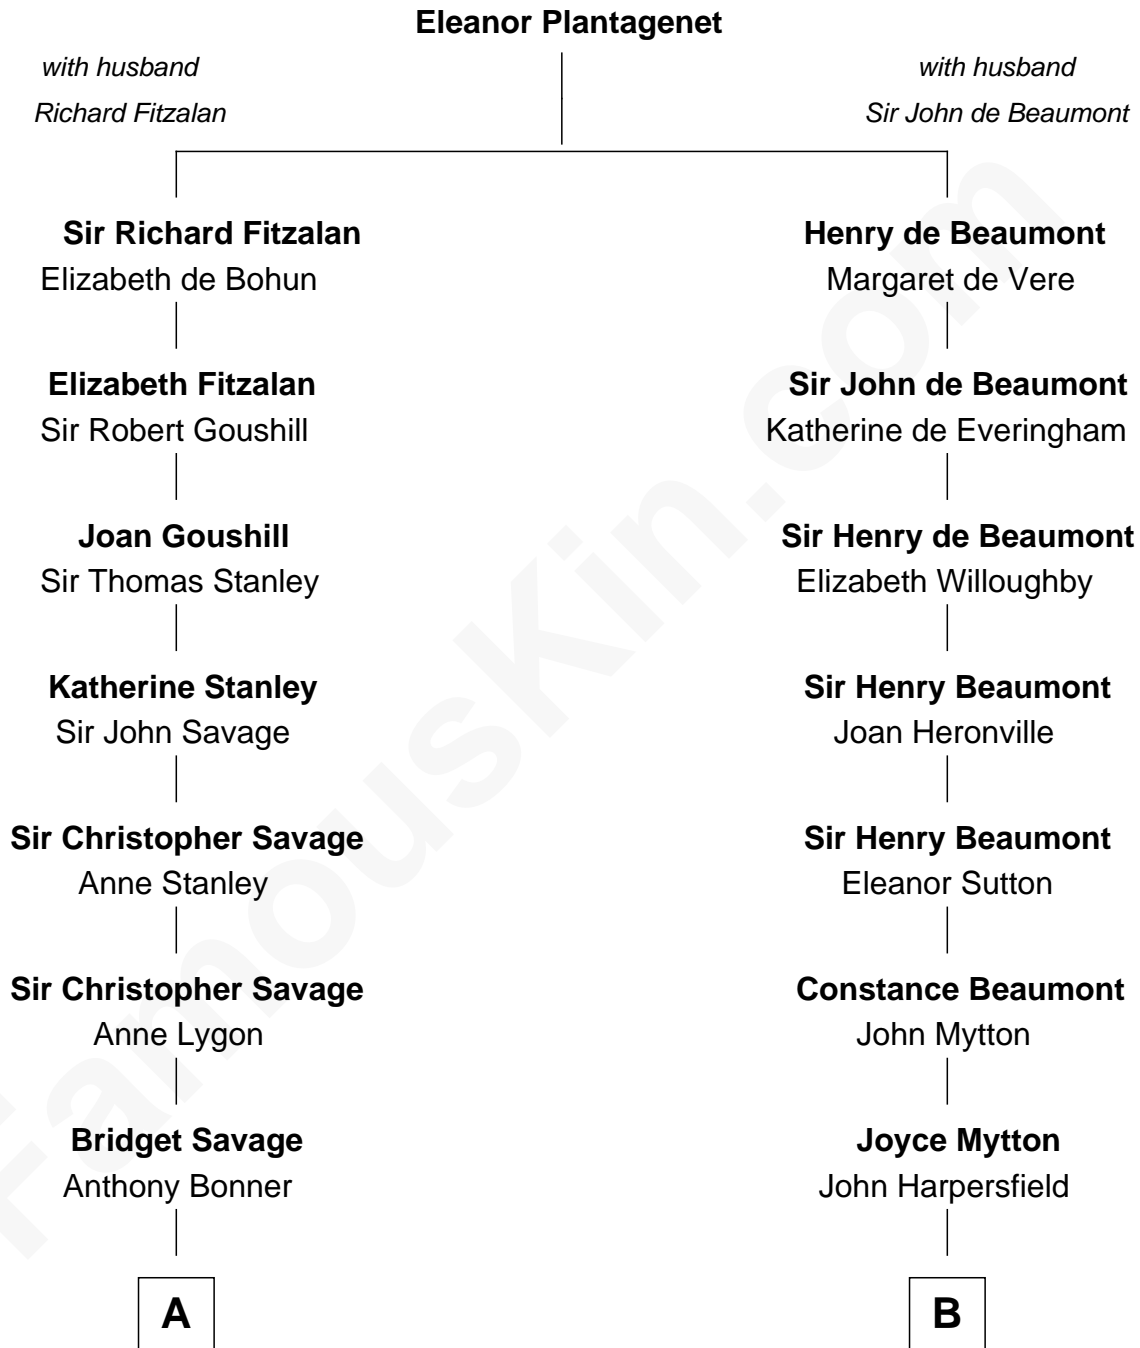

FamousKin.com
Relationship Chart of
Thomas Pynchon
American Novelist

18th cousin 3 times removed of

Gerald Ford
38th U.S. President

C

Thomas Ruggles Pynchon
Catherine Frances Bennett

Thomas Pynchon
Novelist

D

George Selden Butler
Elizabeth Ely Gridley

Amy Gridley Butler
George Manney Ayer

Adele Augusta Ayer
Levi Addison Gardner

Dorothy Ayer Gardner
Leslie Lynch King

Gerald Ford
38th U.S. President