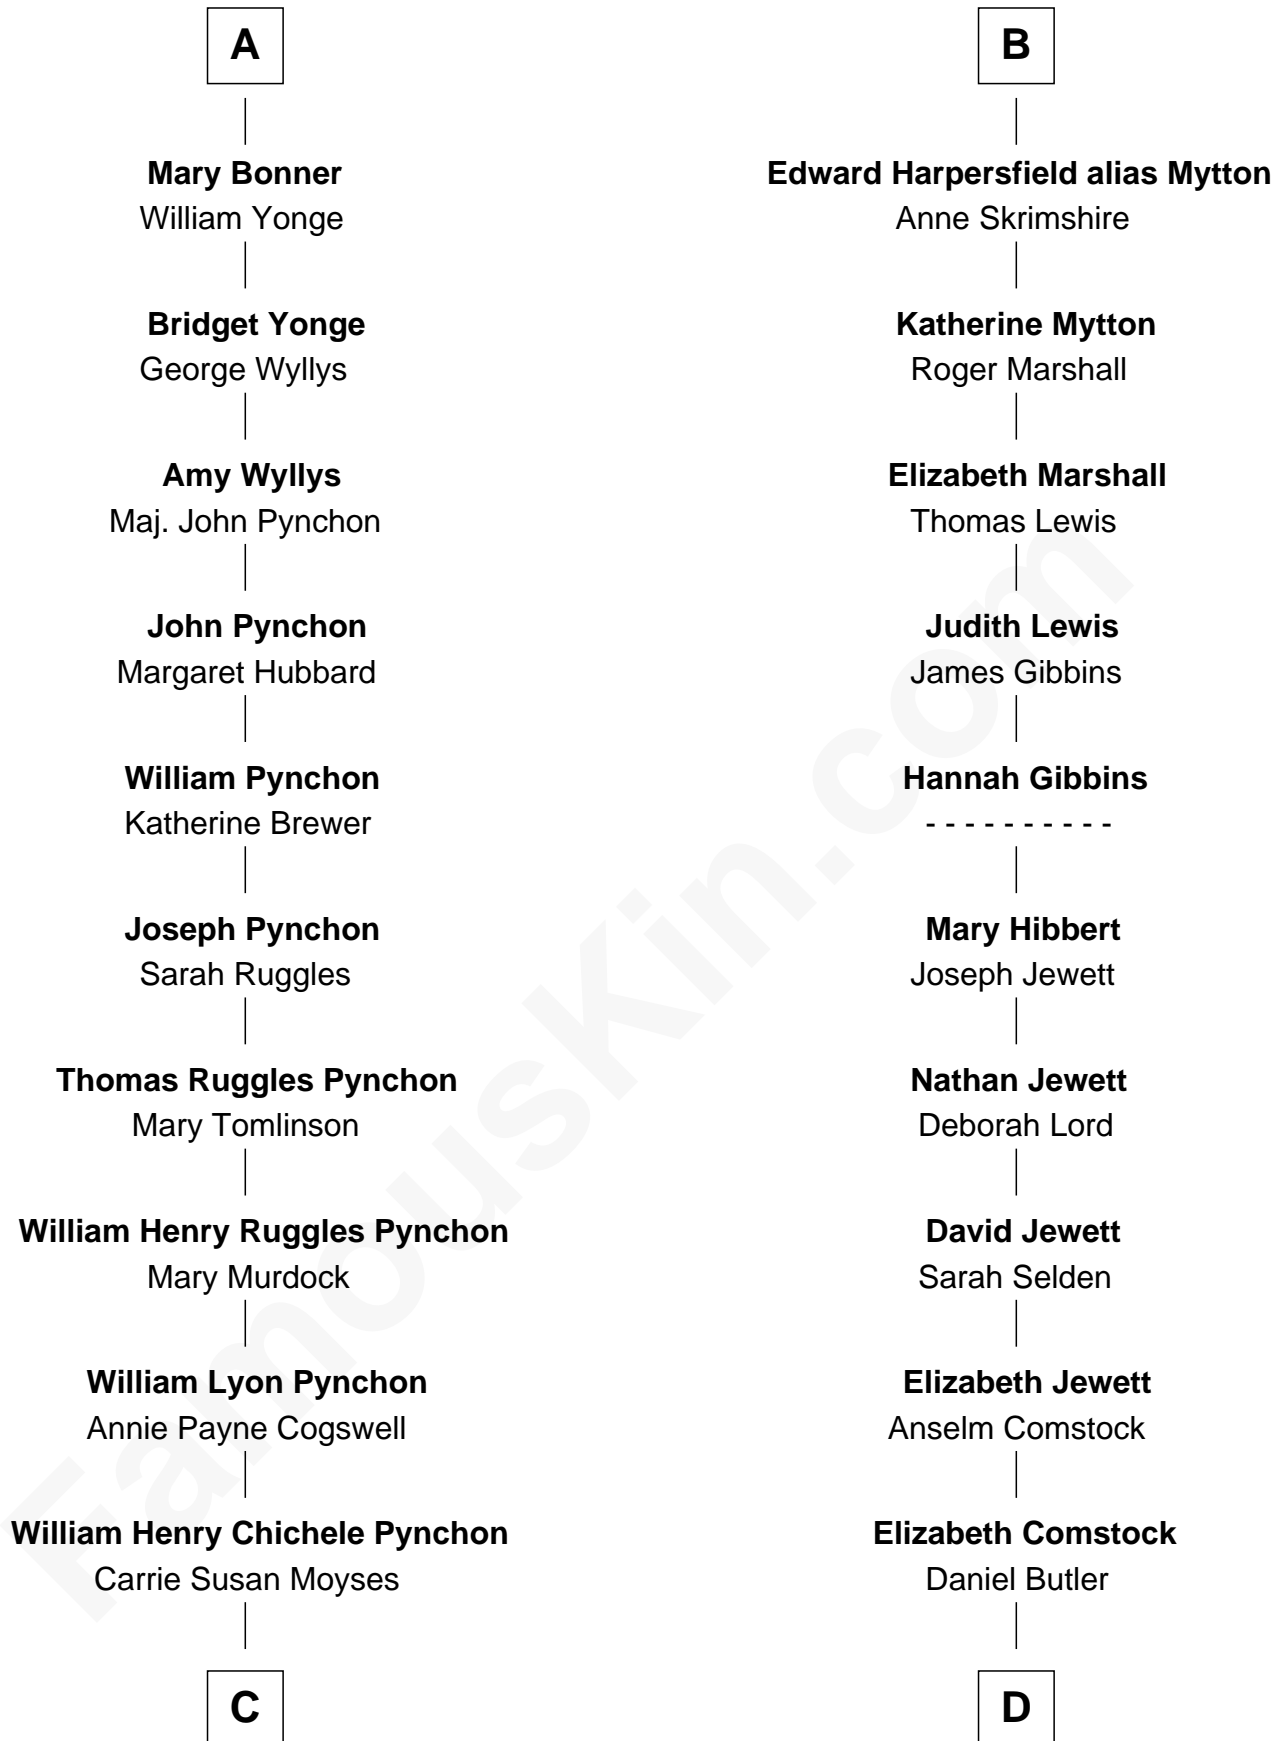

FamousKin.com
Relationship Chart of
Thomas Pynchon
American Novelist

18th cousin 3 times removed of

Gerald Ford
38th U.S. President

C

Thomas Ruggles Pynchon
Catherine Frances Bennett

Thomas Pynchon
Novelist

D

George Selden Butler
Elizabeth Ely Gridley

Amy Gridley Butler
George Manney Ayer

Adele Augusta Ayer
Levi Addison Gardner

Dorothy Ayer Gardner
Leslie Lynch King

Gerald Ford
38th U.S. President