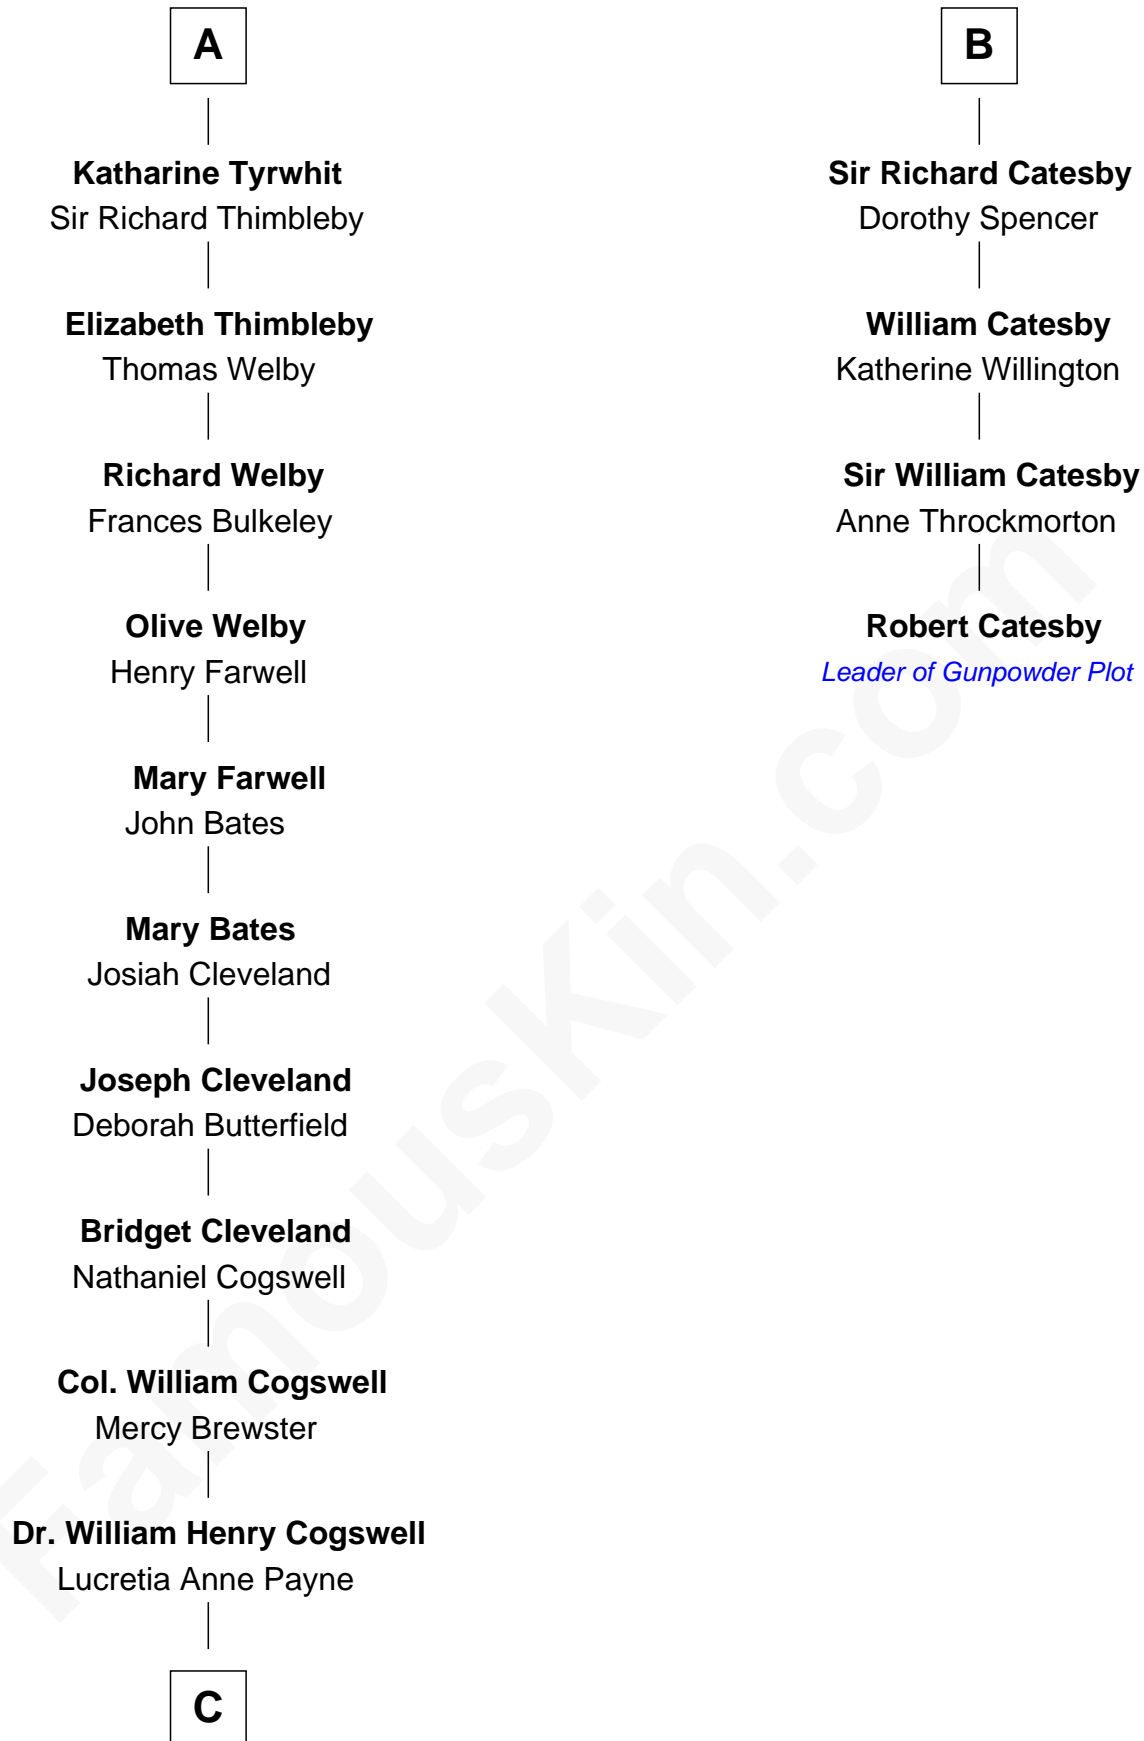

**FamousKin.com**  
**Relationship Chart of**  
**Thomas Pynchon**  
*American Novelist*

**10th cousin 10 times removed of**  
**Robert Catesby**  
*Leader of Gunpowder Plot*

**C**

—  
**Annie Payne Cogswell**

William Lyon Pynchon

—  
**William Henry Chichele Pynchon**

Carrie Susan Moyses

—  
**Thomas Ruggles Pynchon**

Catherine Frances Bennett

—  
**Thomas Pynchon**

*Novelist*

FamousKin.com