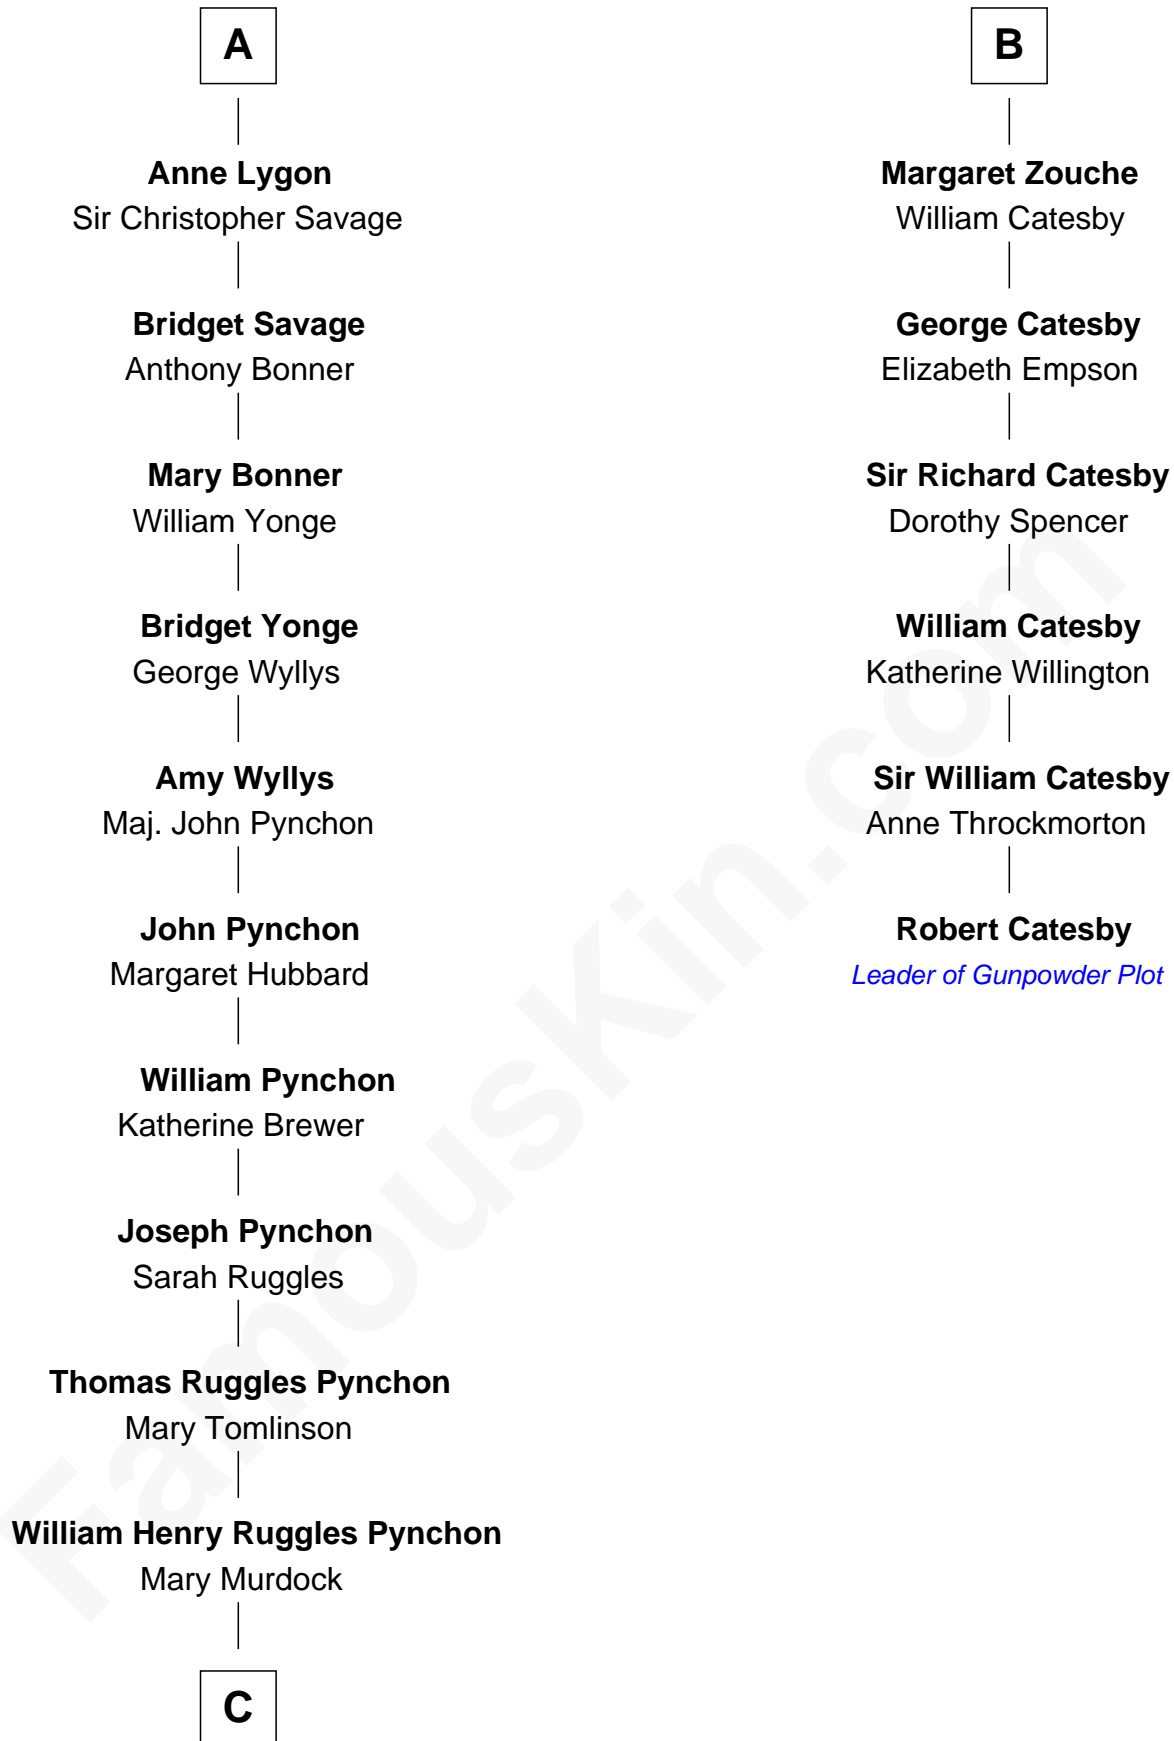

FamousKin.com
Relationship Chart of
Thomas Pynchon
American Novelist

12th cousin 8 times removed of

Robert Catesby
Leader of Gunpowder Plot

Sir Walter de Beauchamp
 Alice de Tony

C

—
William Lyon Pynchon

Annie Payne Cogswell

—
William Henry Chichele Pynchon

Carrie Susan Moyses

—
Thomas Ruggles Pynchon

Catherine Frances Bennett

—
Thomas Pynchon

Novelist

FamousKin.com