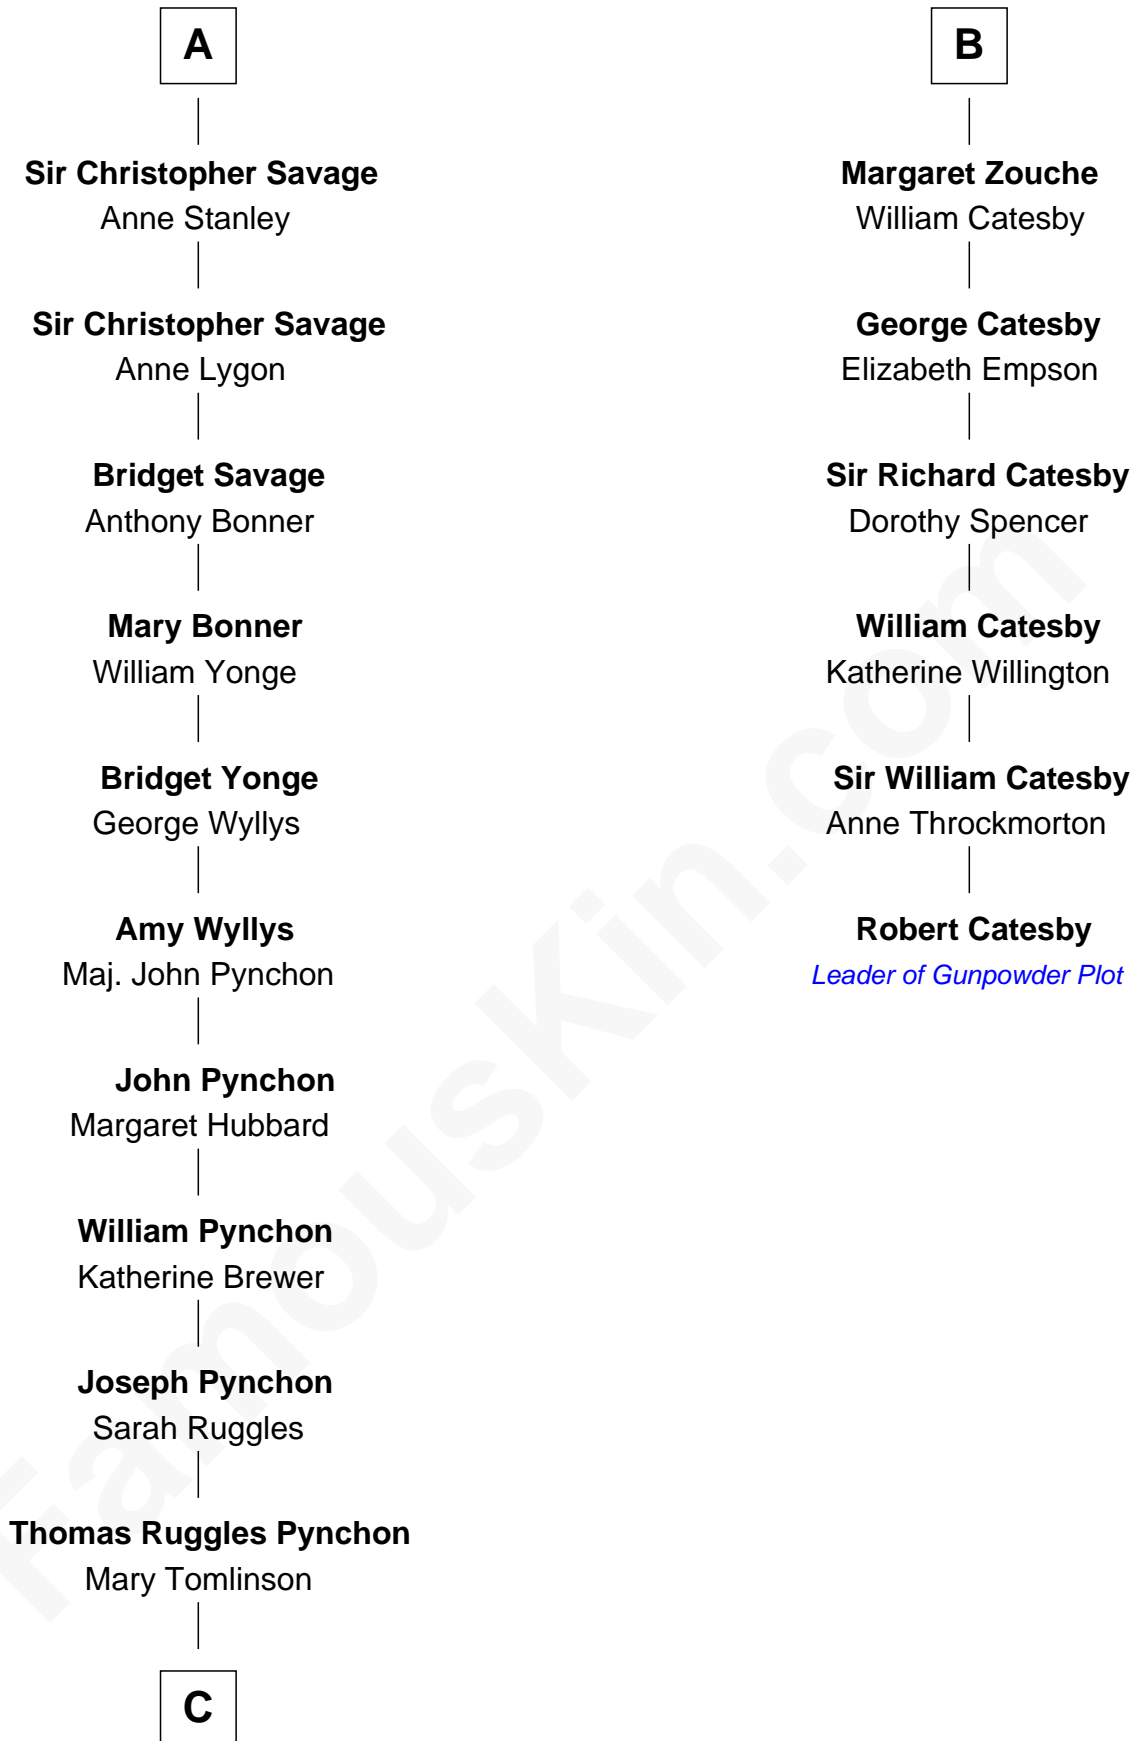

FamousKin.com
Relationship Chart of
Thomas Pynchon
American Novelist

12th cousin 9 times removed of

Robert Catesby
Leader of Gunpowder Plot

C

William Henry Ruggles Pynchon

Mary Murdock

William Lyon Pynchon

Annie Payne Cogswell

William Henry Chichele Pynchon

Carrie Susan Moyses

Thomas Ruggles Pynchon

Catherine Frances Bennett

Thomas Pynchon

Novelist

FamousKin.com