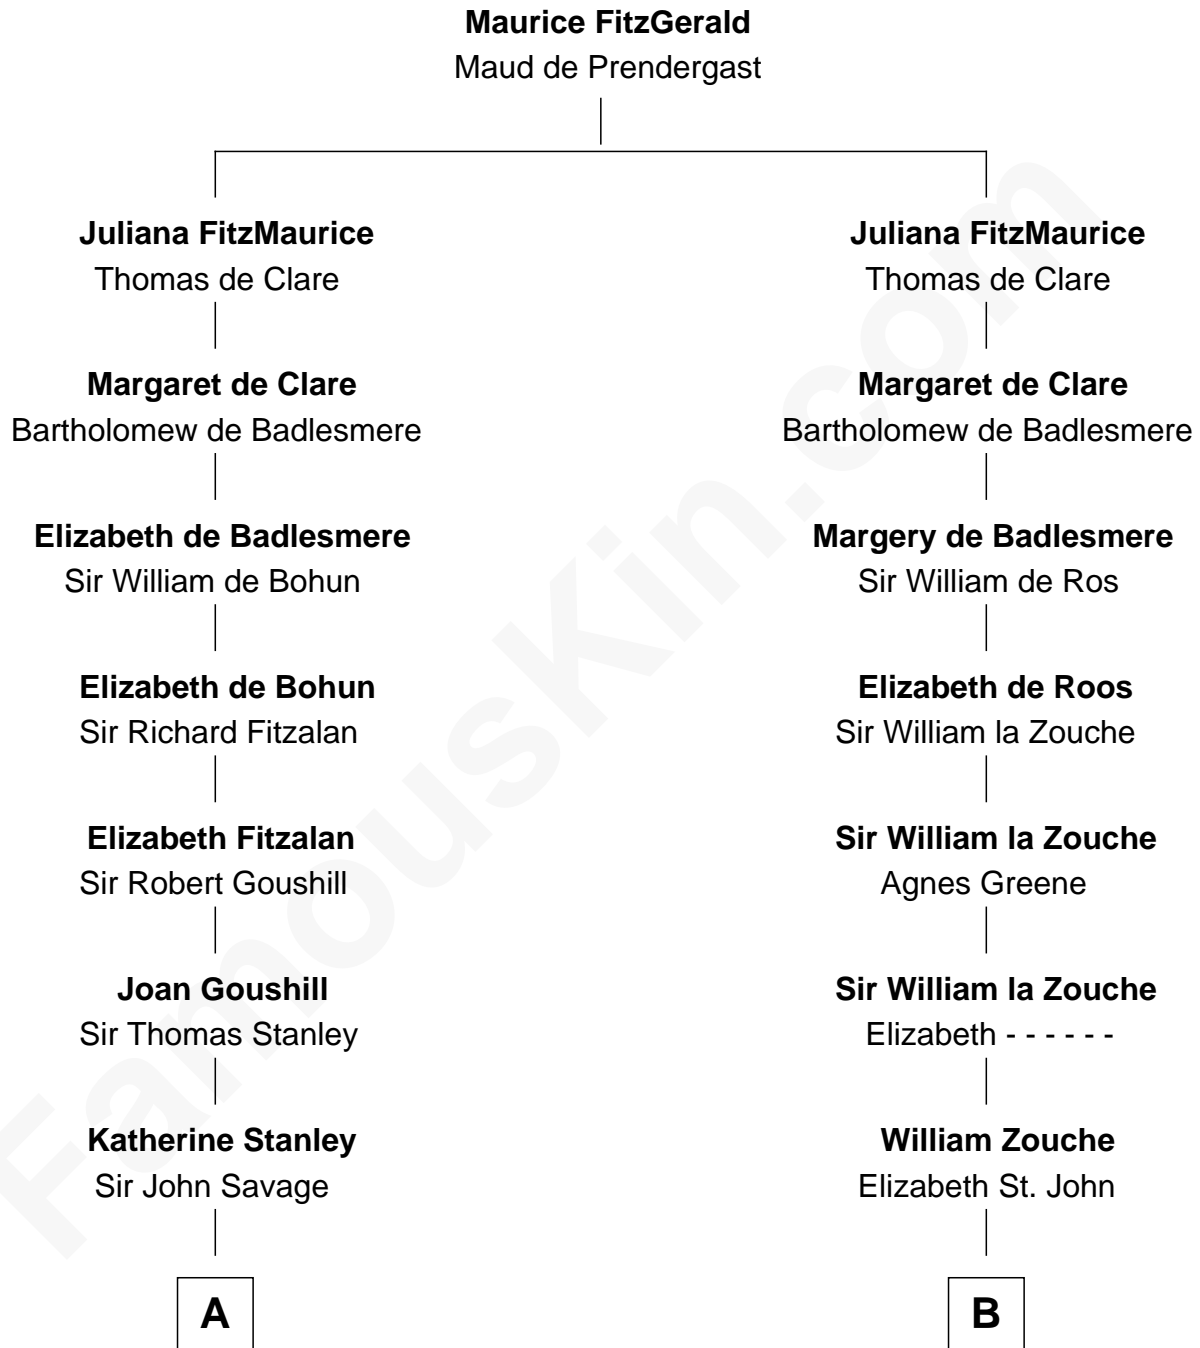

FamousKin.com
Relationship Chart of
Thomas Pynchon
American Novelist

12th cousin 9 times removed of

Robert Catesby
Leader of Gunpowder Plot

C

William Henry Ruggles Pynchon

Mary Murdock

William Lyon Pynchon

Annie Payne Cogswell

William Henry Chichele Pynchon

Carrie Susan Moyses

Thomas Ruggles Pynchon

Catherine Frances Bennett

Thomas Pynchon

Novelist

FamousKin.com