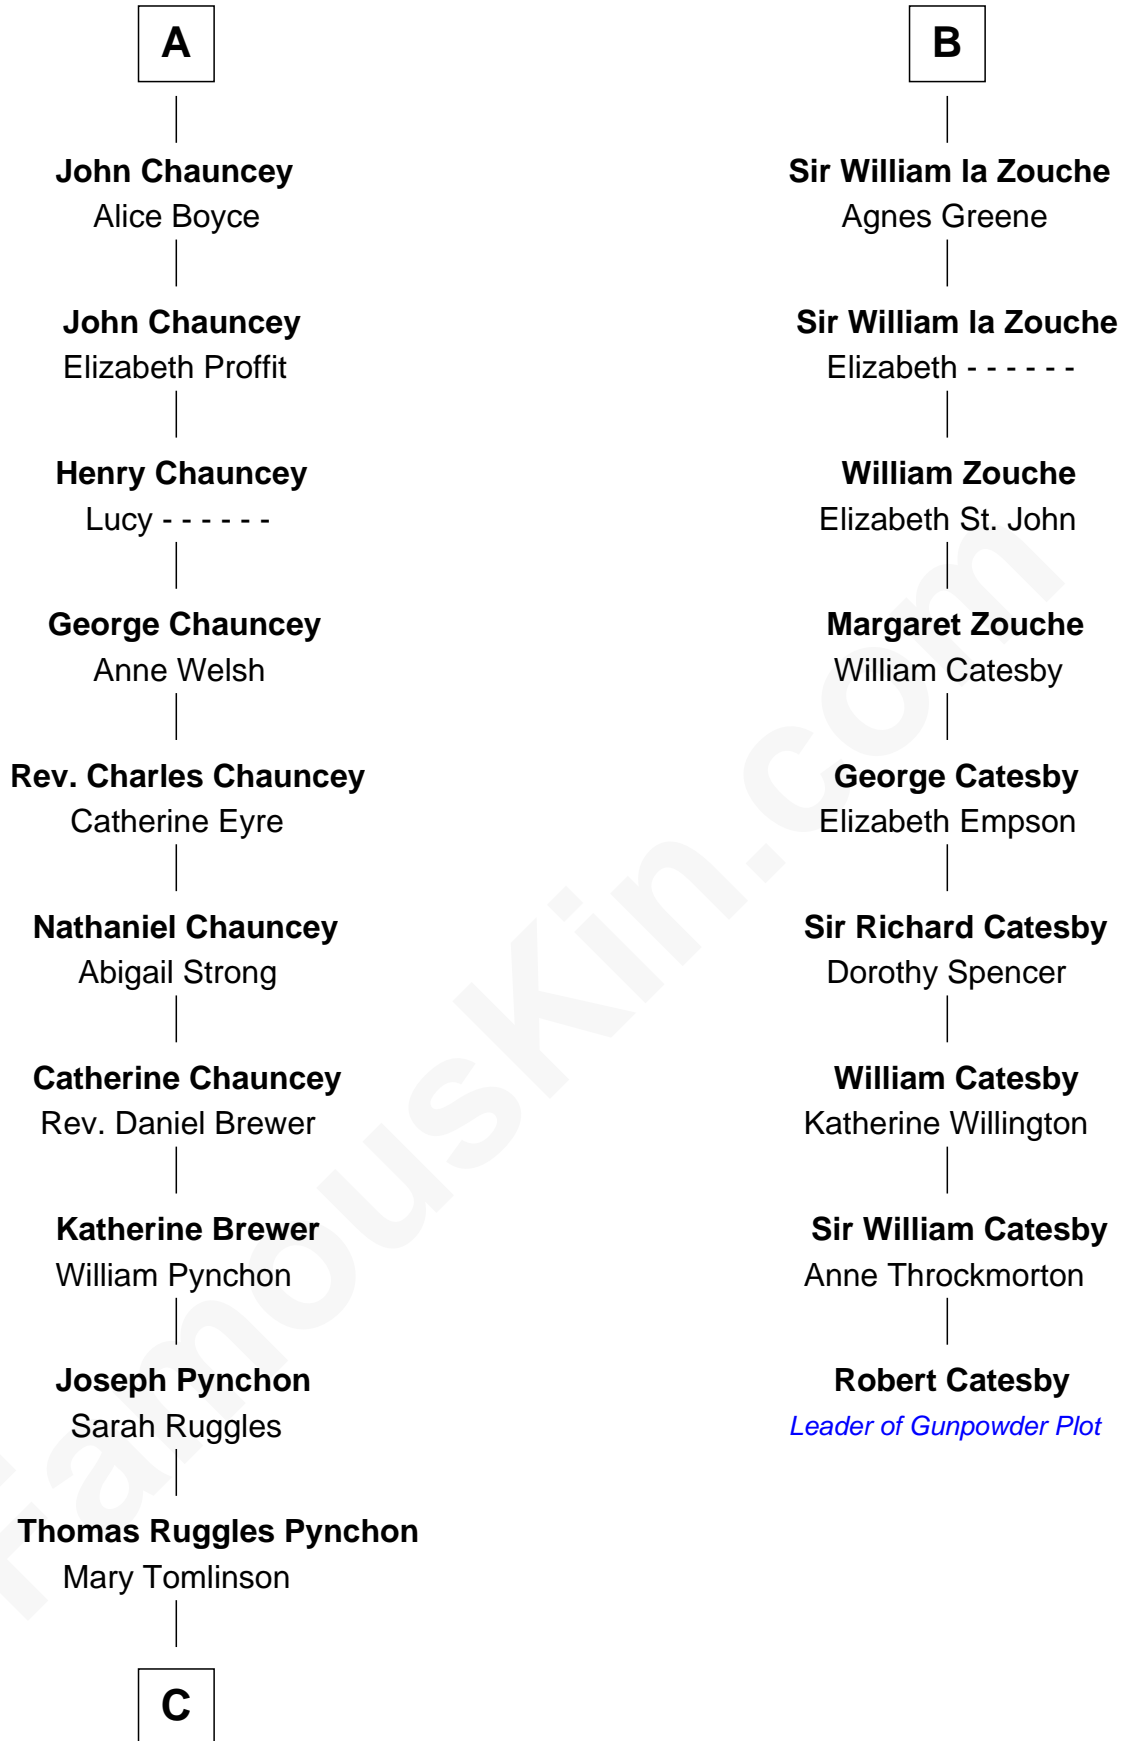

## Relationship Chart of

### Thomas Pynchon

American Novelist

15th cousin 6 times removed of

**Robert Catesby**  
Leader of Gunpowder Plot

**C**

William Henry Ruggles Pynchon

Mary Murdock

William Lyon Pynchon