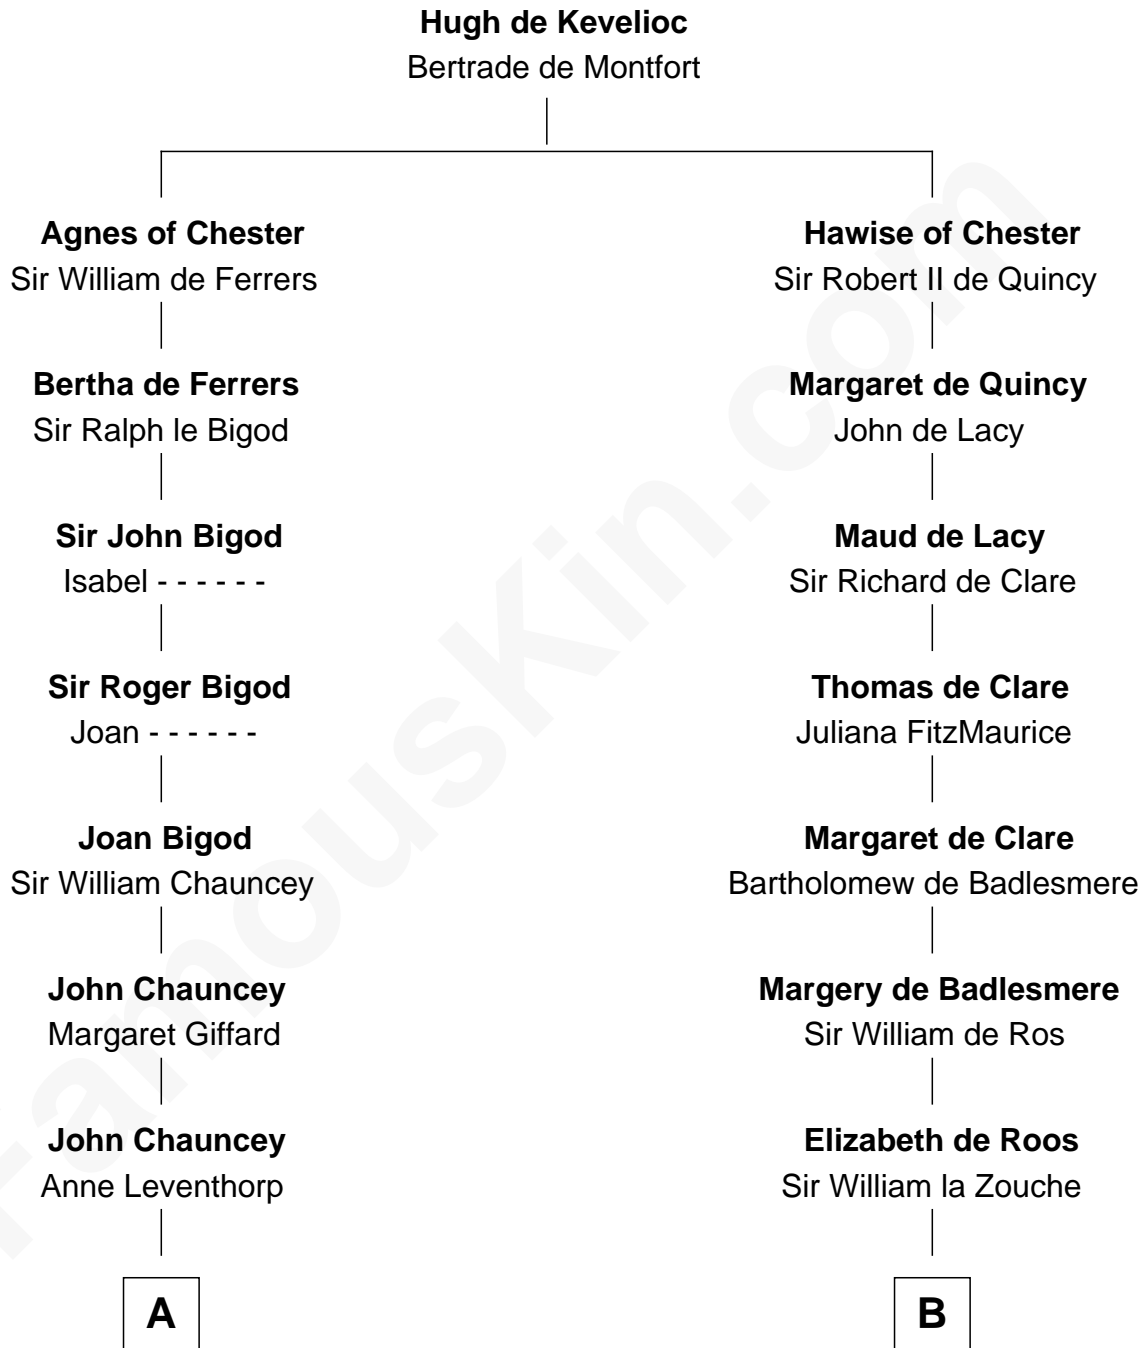

## Relationship Chart of

### Thomas Pynchon

American Novelist

15th cousin 6 times removed of

**Robert Catesby**  
Leader of Gunpowder Plot

**C**

William Henry Ruggles Pynchon

Mary Murdock

William Lyon Pynchon