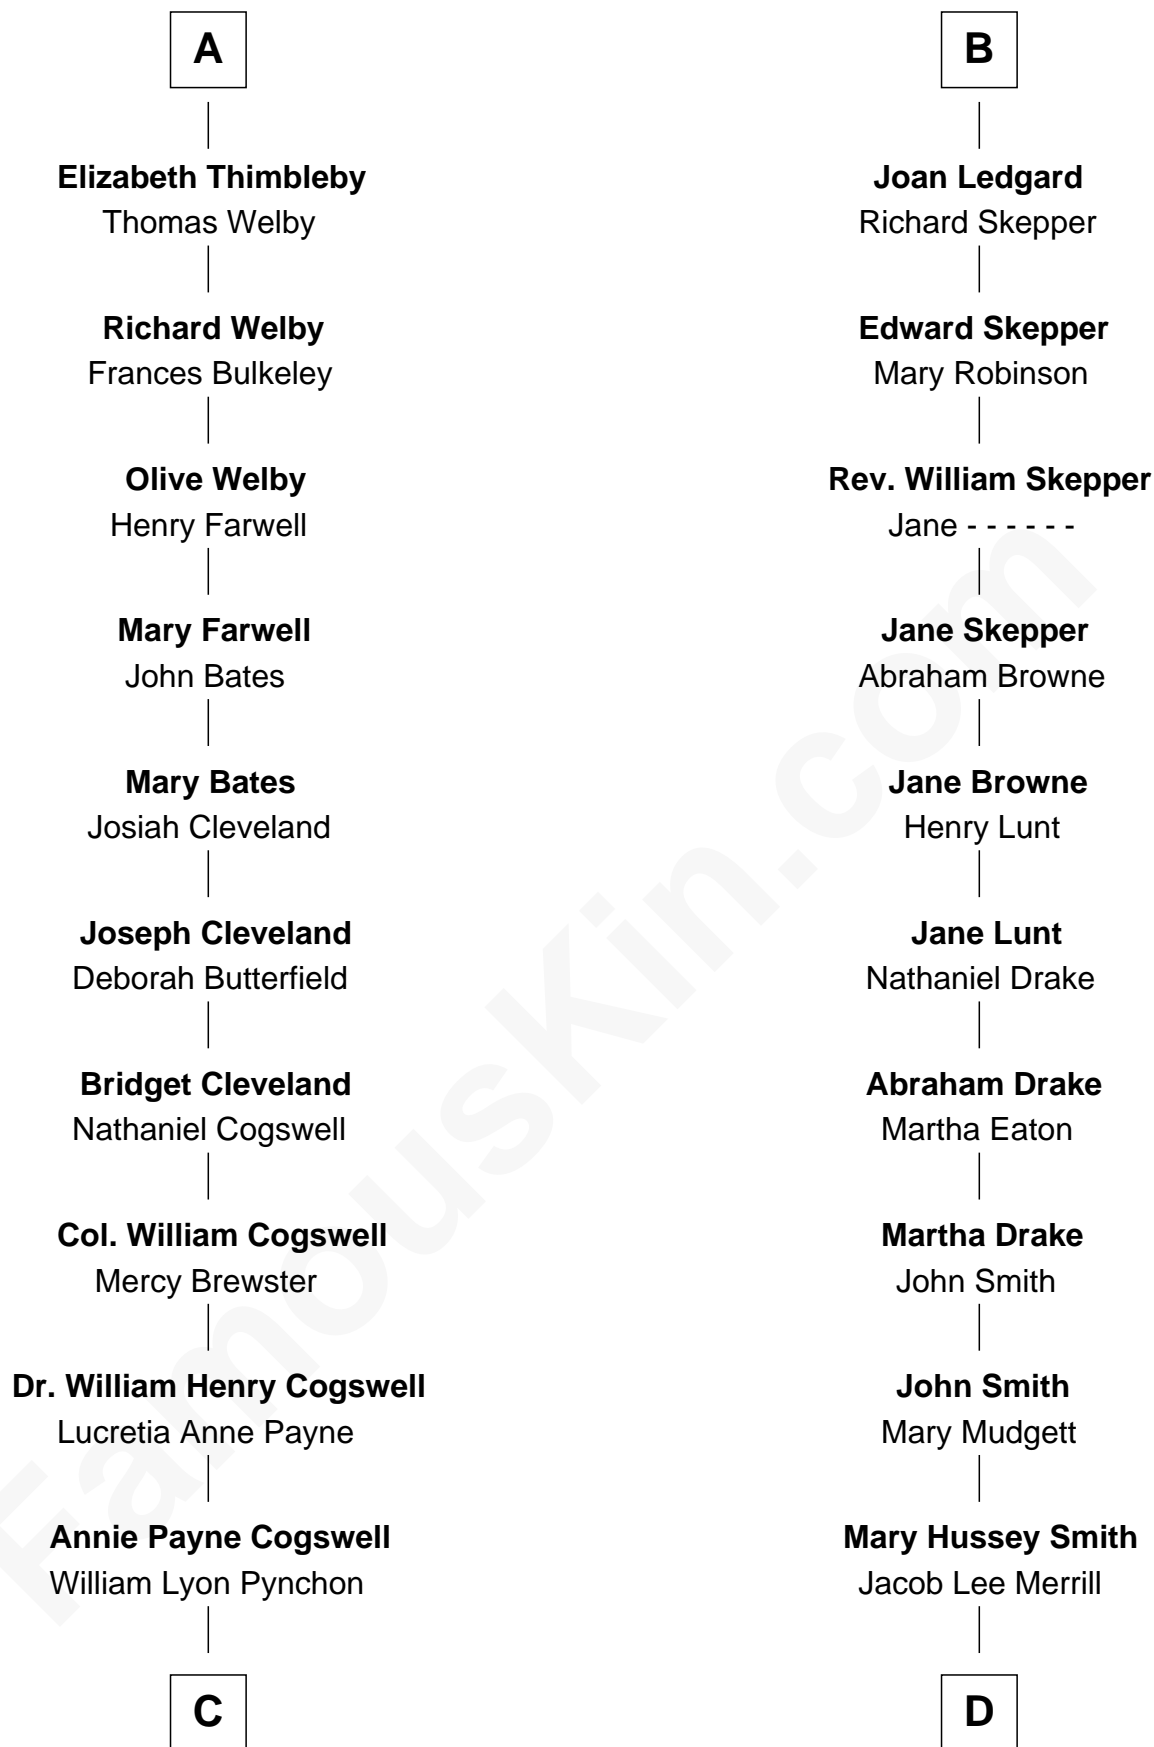

FamousKin.com

Relationship Chart of

Thomas Pynchon

American Novelist

19th cousin 2 times removed of

Meghan Markle
Duchess of Sussex, TV Actress

C

William Henry Chichele Pynchon

Carrie Susan Moyses

Thomas Ruggles Pynchon

Catherine Frances Bennett

Thomas Pynchon

Novelist

D

George David Merrill

Mary Bird

Gertrude May Merrill

Fred George Sanders

Doris Mary Rita Sanders

Gordon Arnold Markle

Thomas Wayne Markle

Doria Loyce Ragland

Meghan Markle

Duchess of Sussex, TV Actress