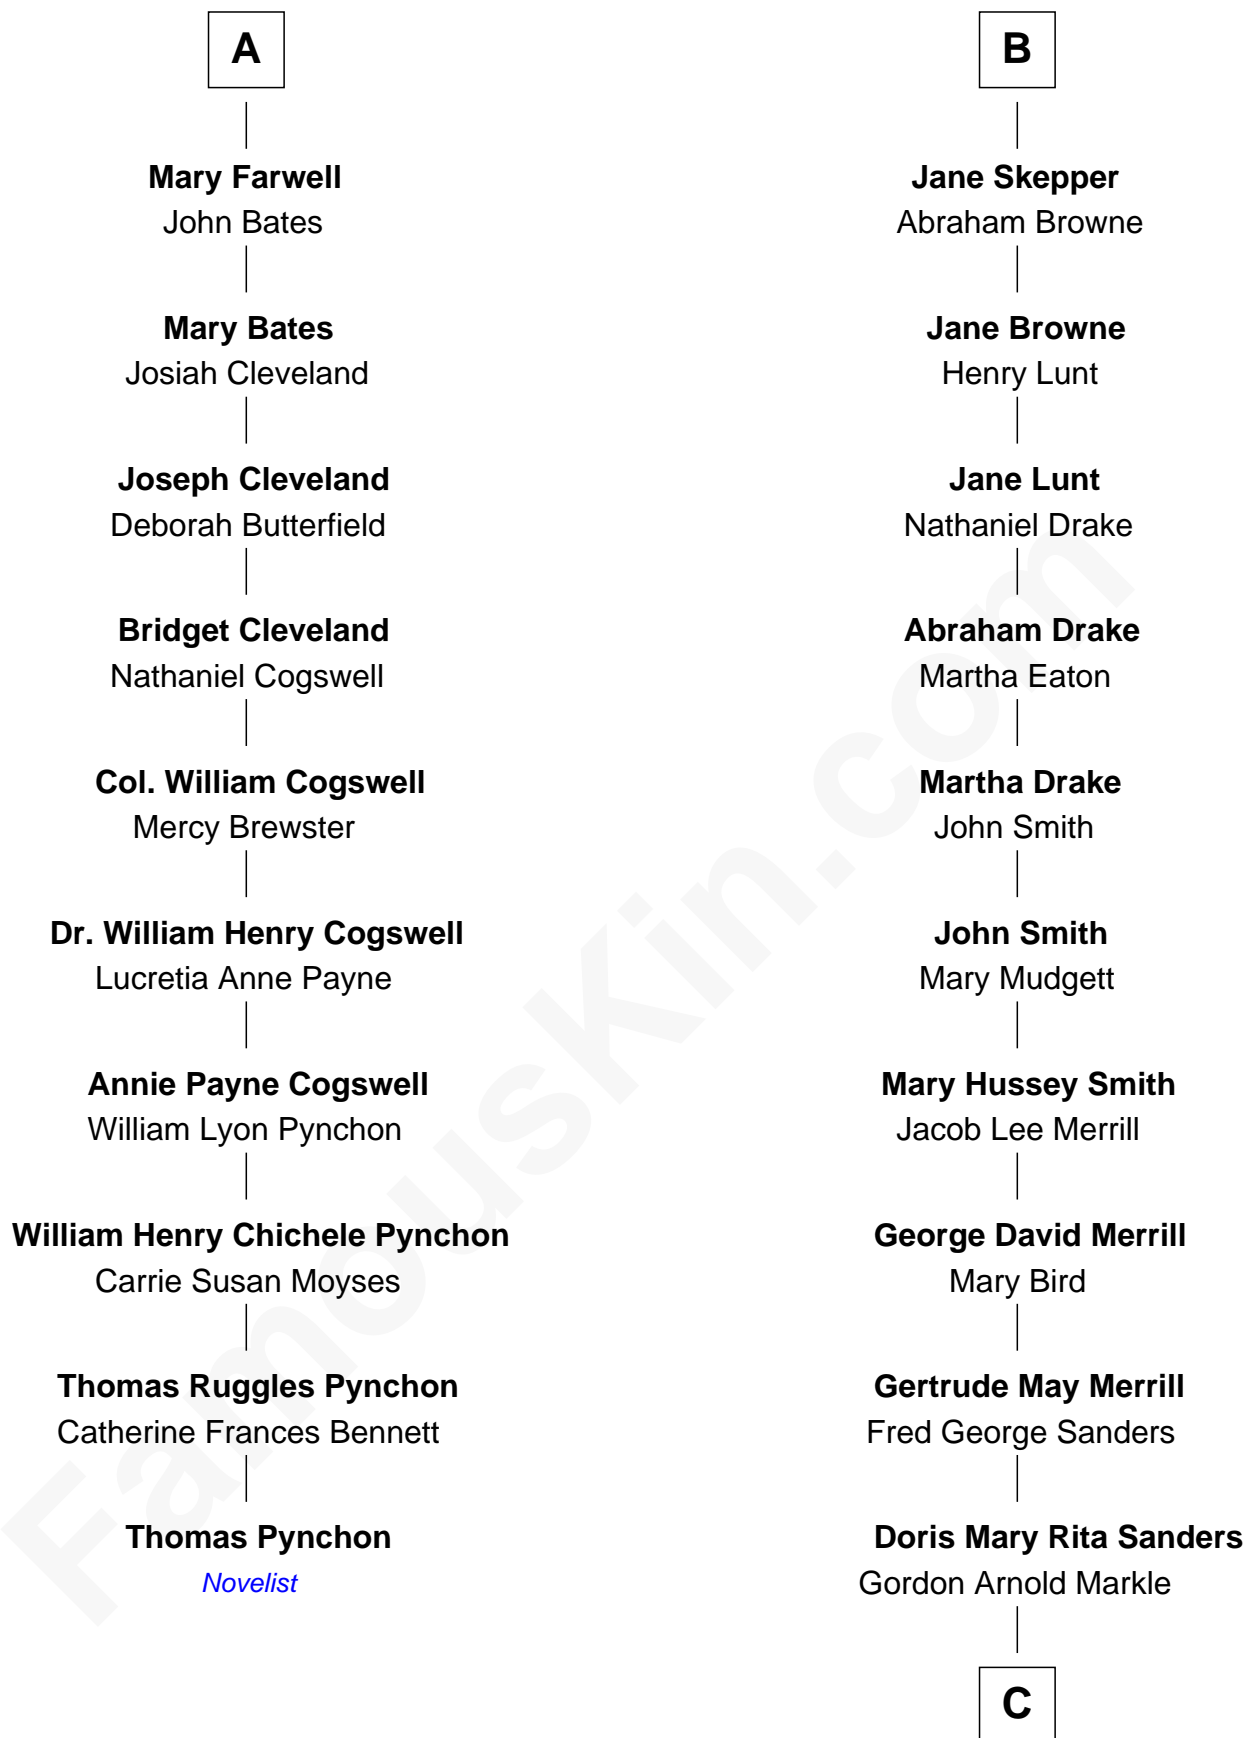

**FamousKin.com**  
**Relationship Chart of**  
**Thomas Pynchon**  
*American Novelist*

**16th cousin 2 times removed of**  
**Meghan Markle**  
*Duchess of Sussex, TV Actress*

**C**

**Thomas Wayne Markle**

Doria Loyce Ragland

**Meghan Markle**

*Duchess of Sussex, TV Actress*

FamousKin.com