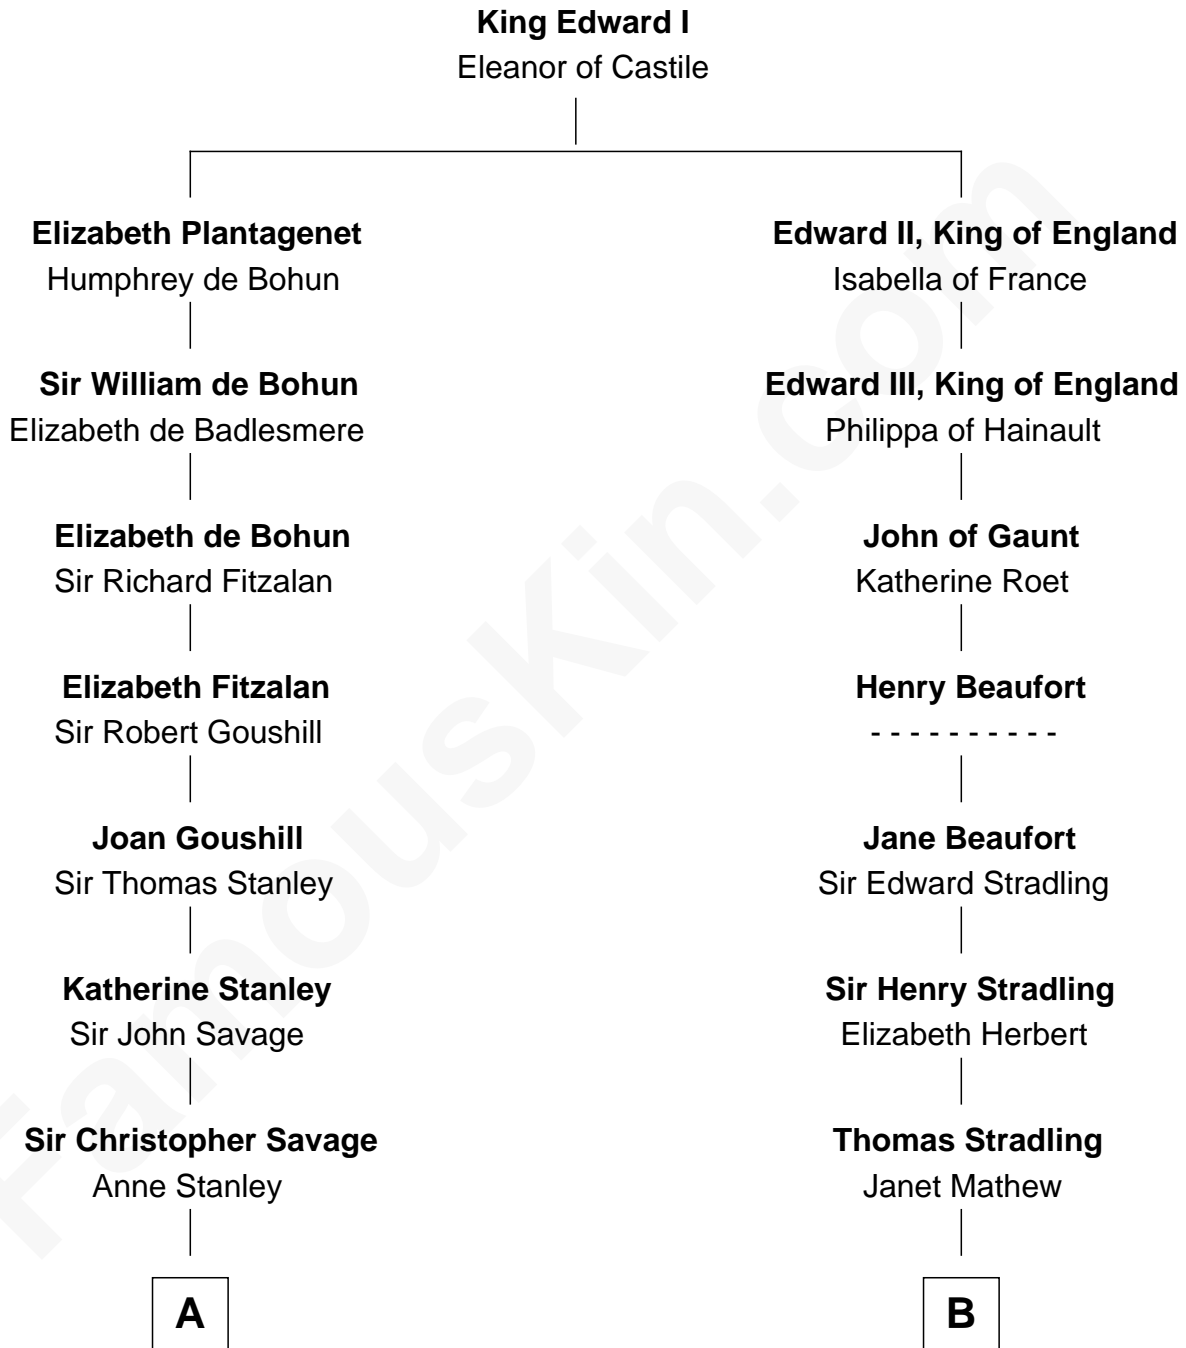

FamousKin.com

Relationship Chart of

Thomas Pynchon

American Novelist

20th cousin 1 time removed of

Harper Lee
 Author of *To Kill a Mockingbird*

C

William Lyon Pynchon
Annie Payne Cogswell

William Henry Chichele Pynchon
Carrie Susan Moyses

Thomas Ruggles Pynchon
Catherine Frances Bennett

Thomas Pynchon
Novelist

D

Elizabeth Jane Lane
Theophilus Hunter Williams

John Bonner Williams
Christiana Maiben