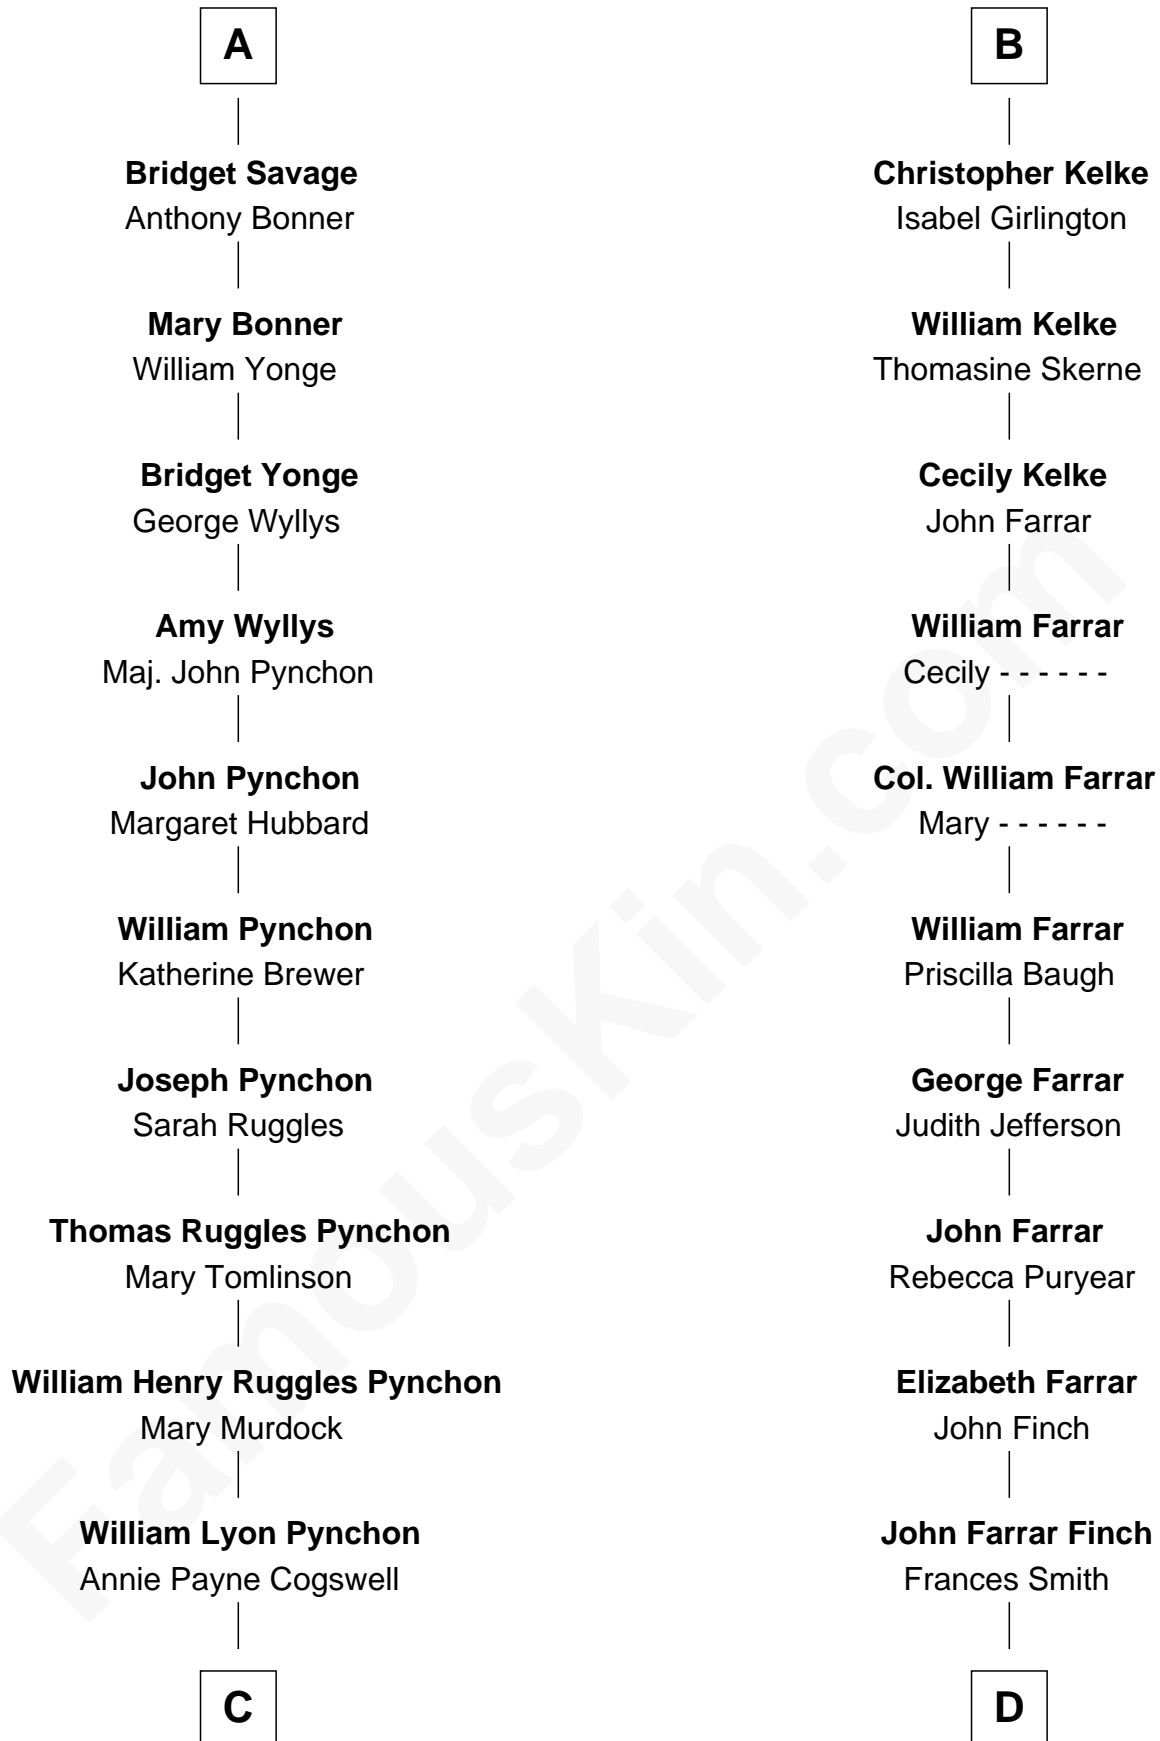

FamousKin.com

Relationship Chart of

Thomas Pynchon

American Novelist

19th cousin 1 time removed of

Harper Lee
 Author of *To Kill a Mockingbird*

Henry Plantagenet
 Maud de Chaworth

Eleanor Plantagenet
 Richard Fitzalan

Sir Richard Fitzalan
 Elizabeth de Bohun

Elizabeth Fitzalan
 Sir Robert Goushill

Joan Goushill
 Sir Thomas Stanley

Katherine Stanley
 Sir John Savage

Sir Christopher Savage
 Anne Stanley

Sir Christopher Savage
 Anne Lygon

A

Mary Plantagenet
 Henry de Percy

Sir Henry Percy
 Margaret de Neville

Sir Henry Percy
 Elizabeth Mortimer

Elizabeth Percy
 Sir John Clifford

Mary Clifford
 Sir Philip Wentworth

Elizabeth Wentworth
 Sir Martin de la See

Elizabeth de la See
 Roger Kelke

B

C

William Henry Chichele Pynchon

Carrie Susan Moyses

Thomas Ruggles Pynchon

Catherine Frances Bennett

Thomas Pynchon