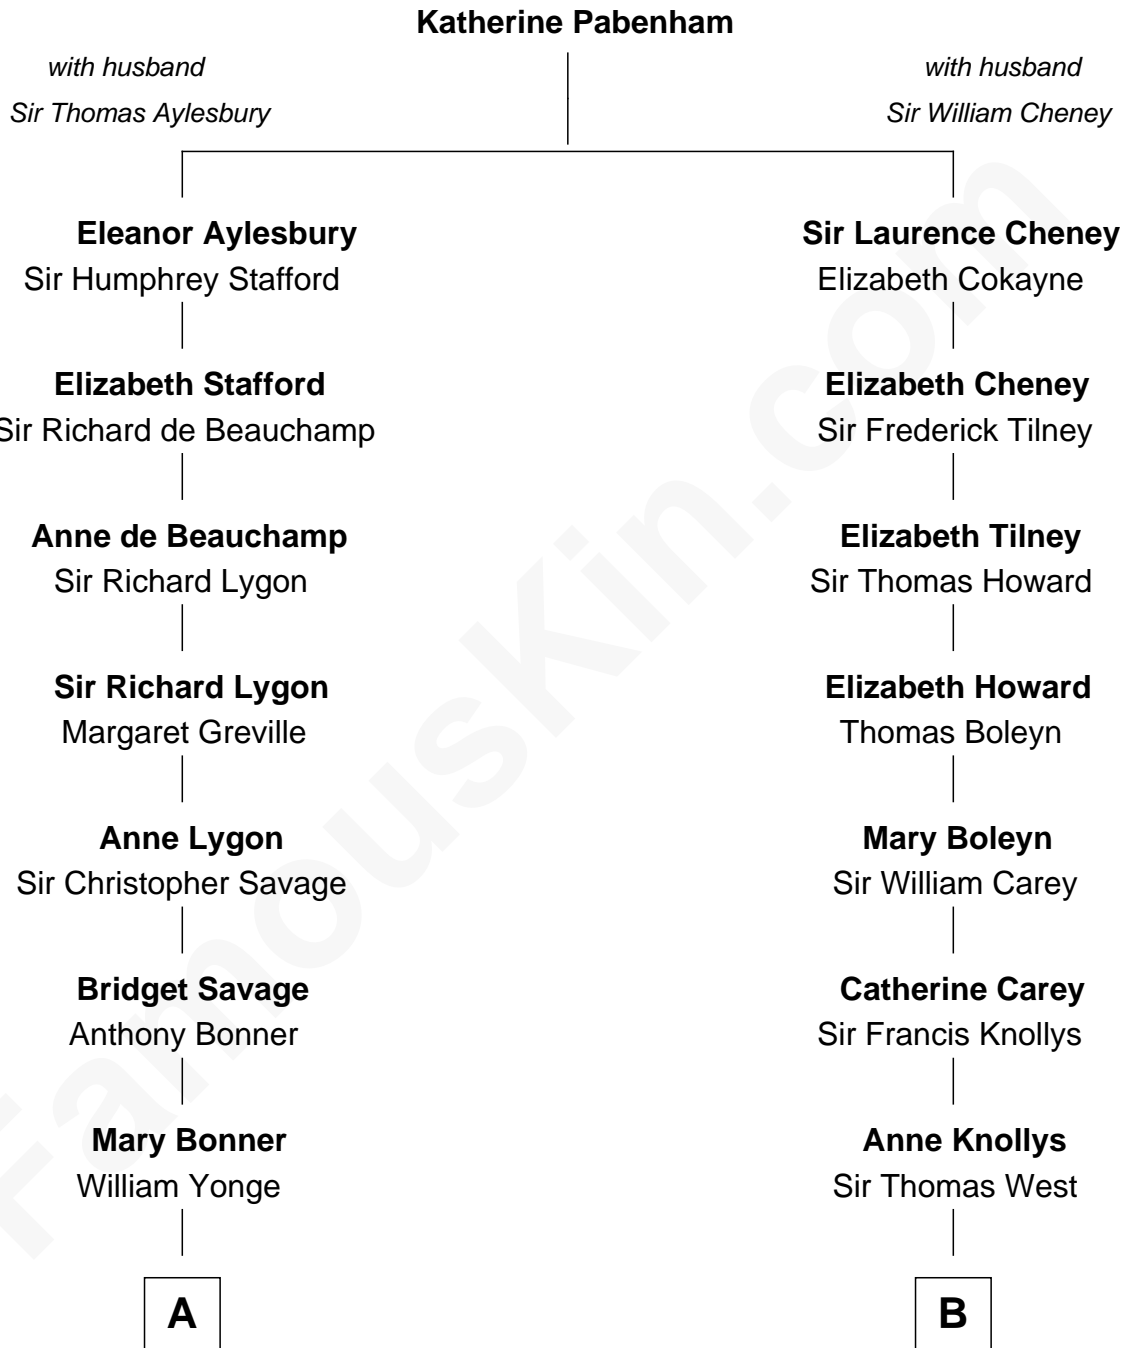

FamousKin.com

Relationship Chart of

Thomas Pynchon

American Novelist

17th cousin 3 times removed of

John Cena

Movie Actor and WWE Pro Wrestler

C