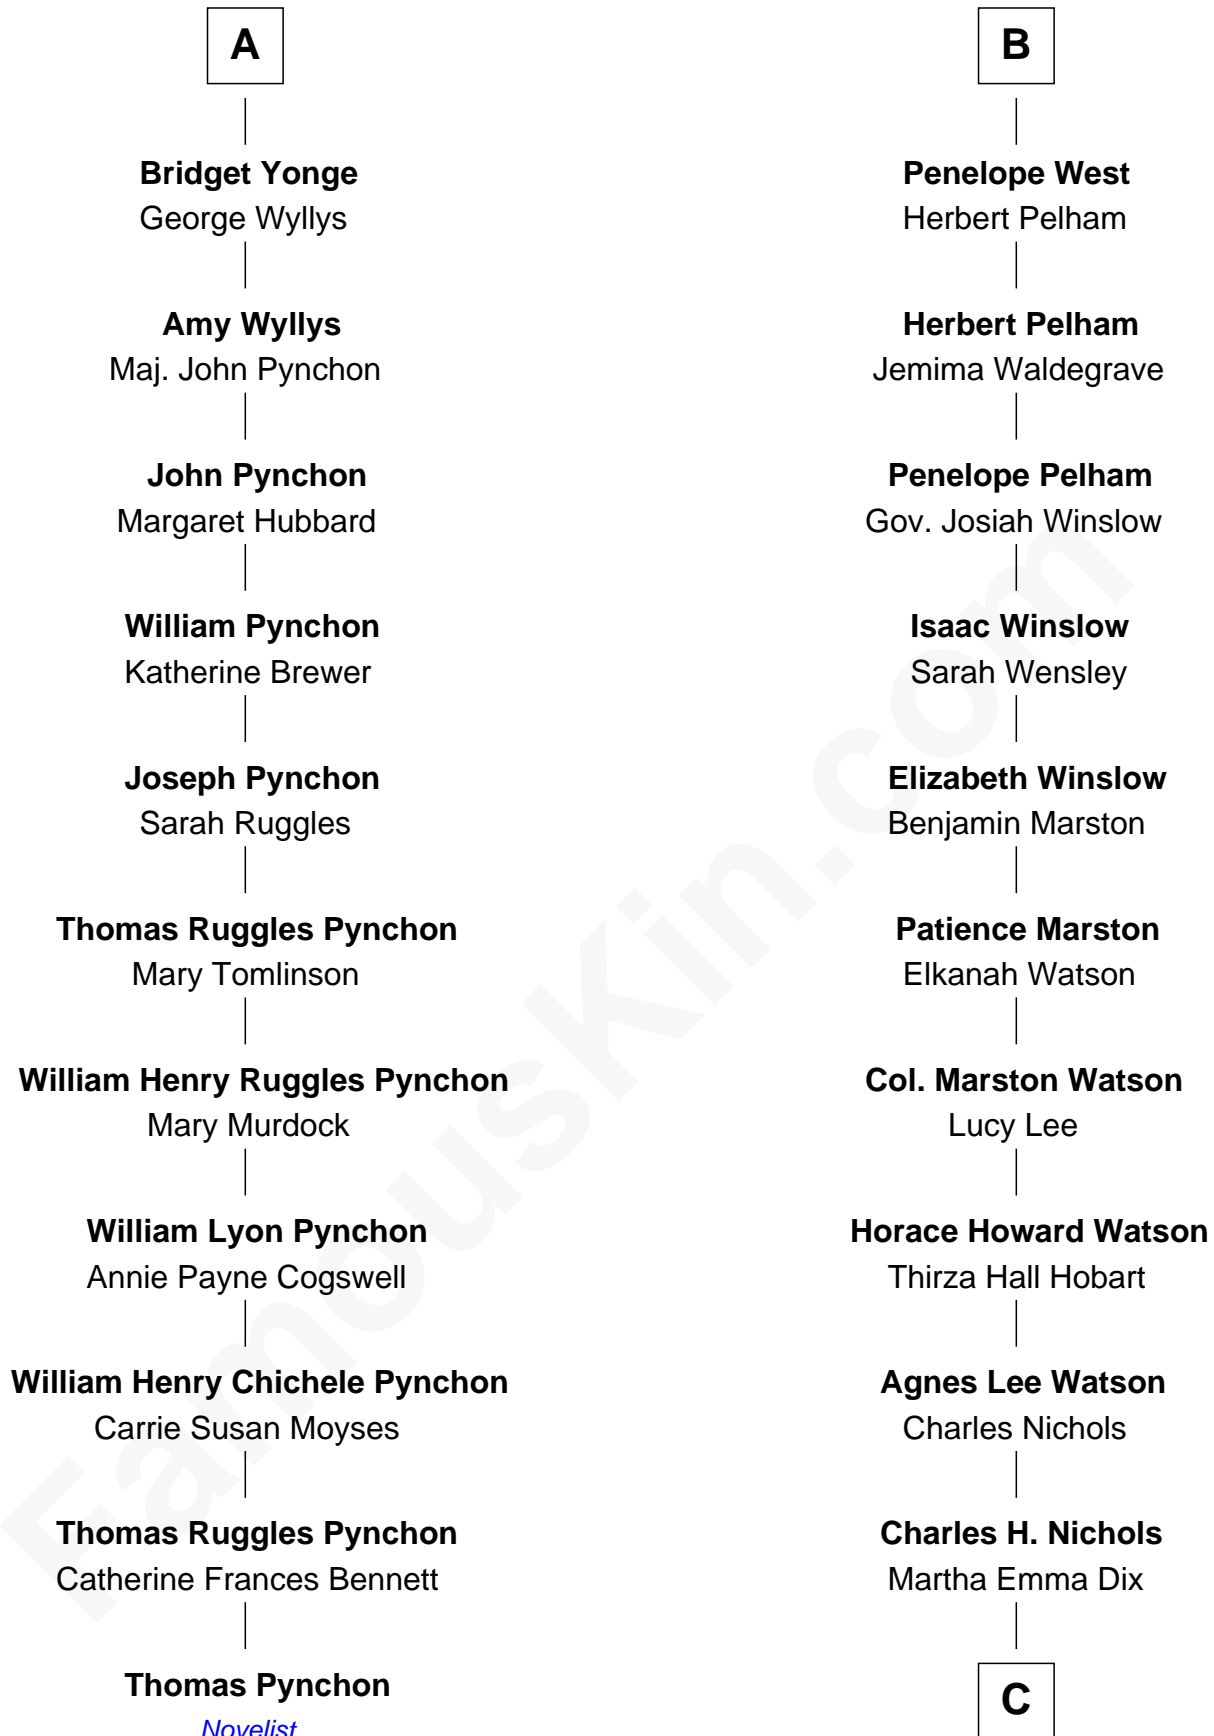

FamousKin.com

Relationship Chart of

Thomas Pynchon

American Novelist

17th cousin 3 times removed of

John Cena

Movie Actor and WWE Pro Wrestler

C