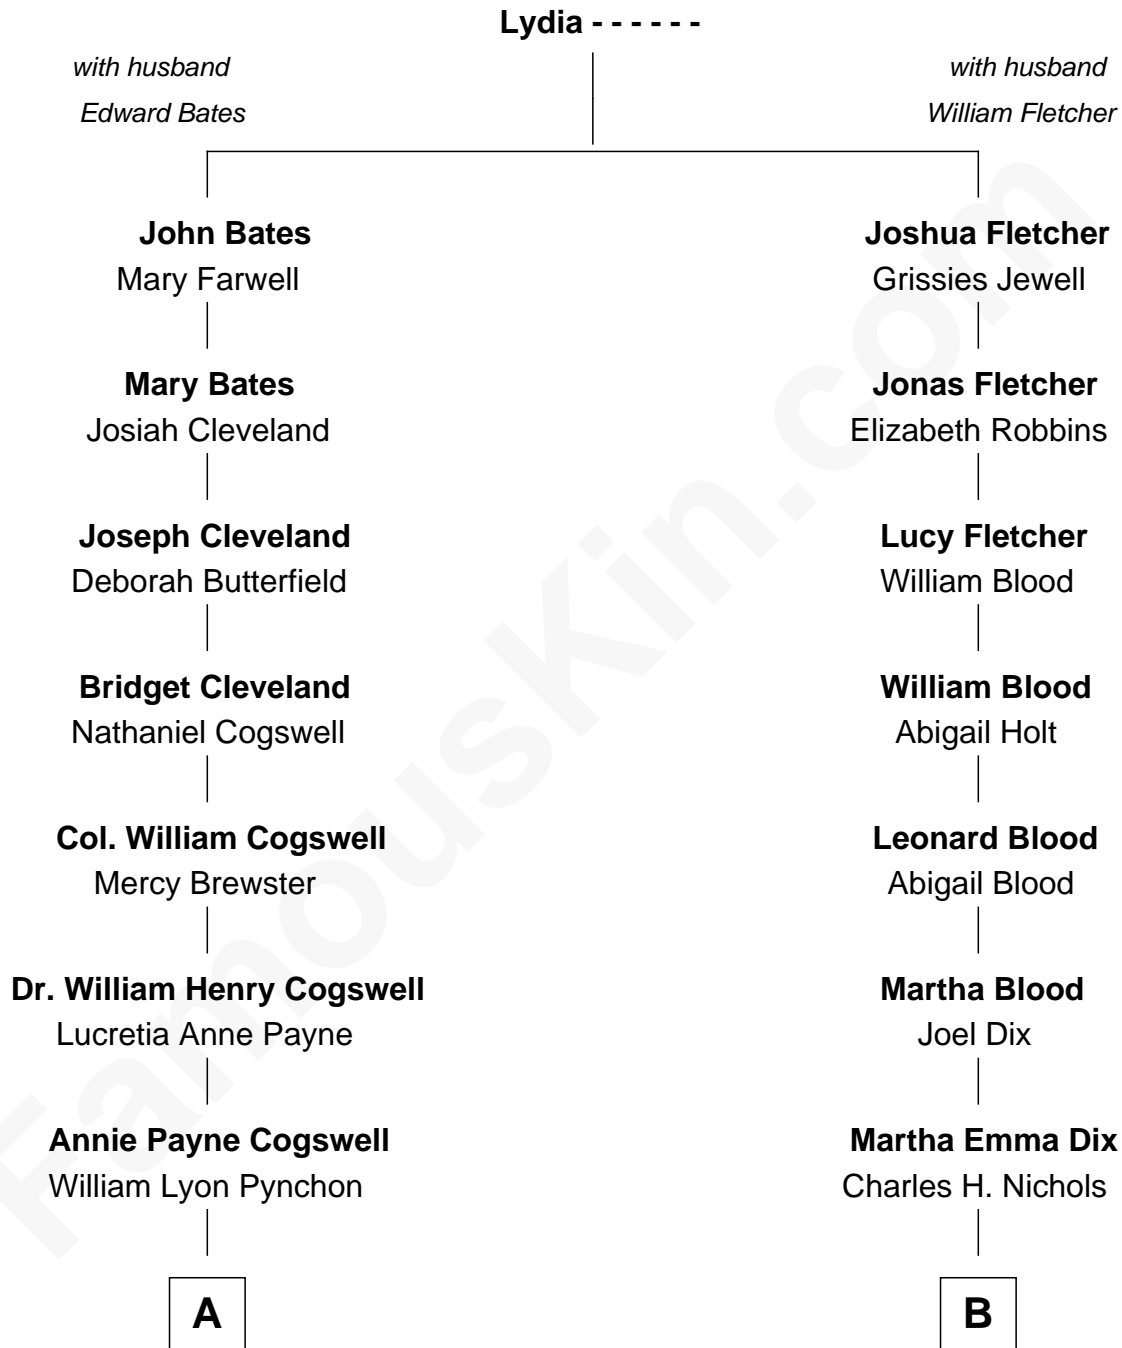

FamousKin.com
Relationship Chart of
Thomas Pynchon
American Novelist

9th cousin 1 time removed of

John Cena
Movie Actor and WWE Pro Wrestler

A

William Henry Chichele Pynchon

Carrie Susan Moyses

Thomas Ruggles Pynchon

Catherine Frances Bennett

Thomas Pynchon

Novelist

B

Charles Nichols

Julia Ellen Skelton

Natalie Nichols

Ulysses John Lupien