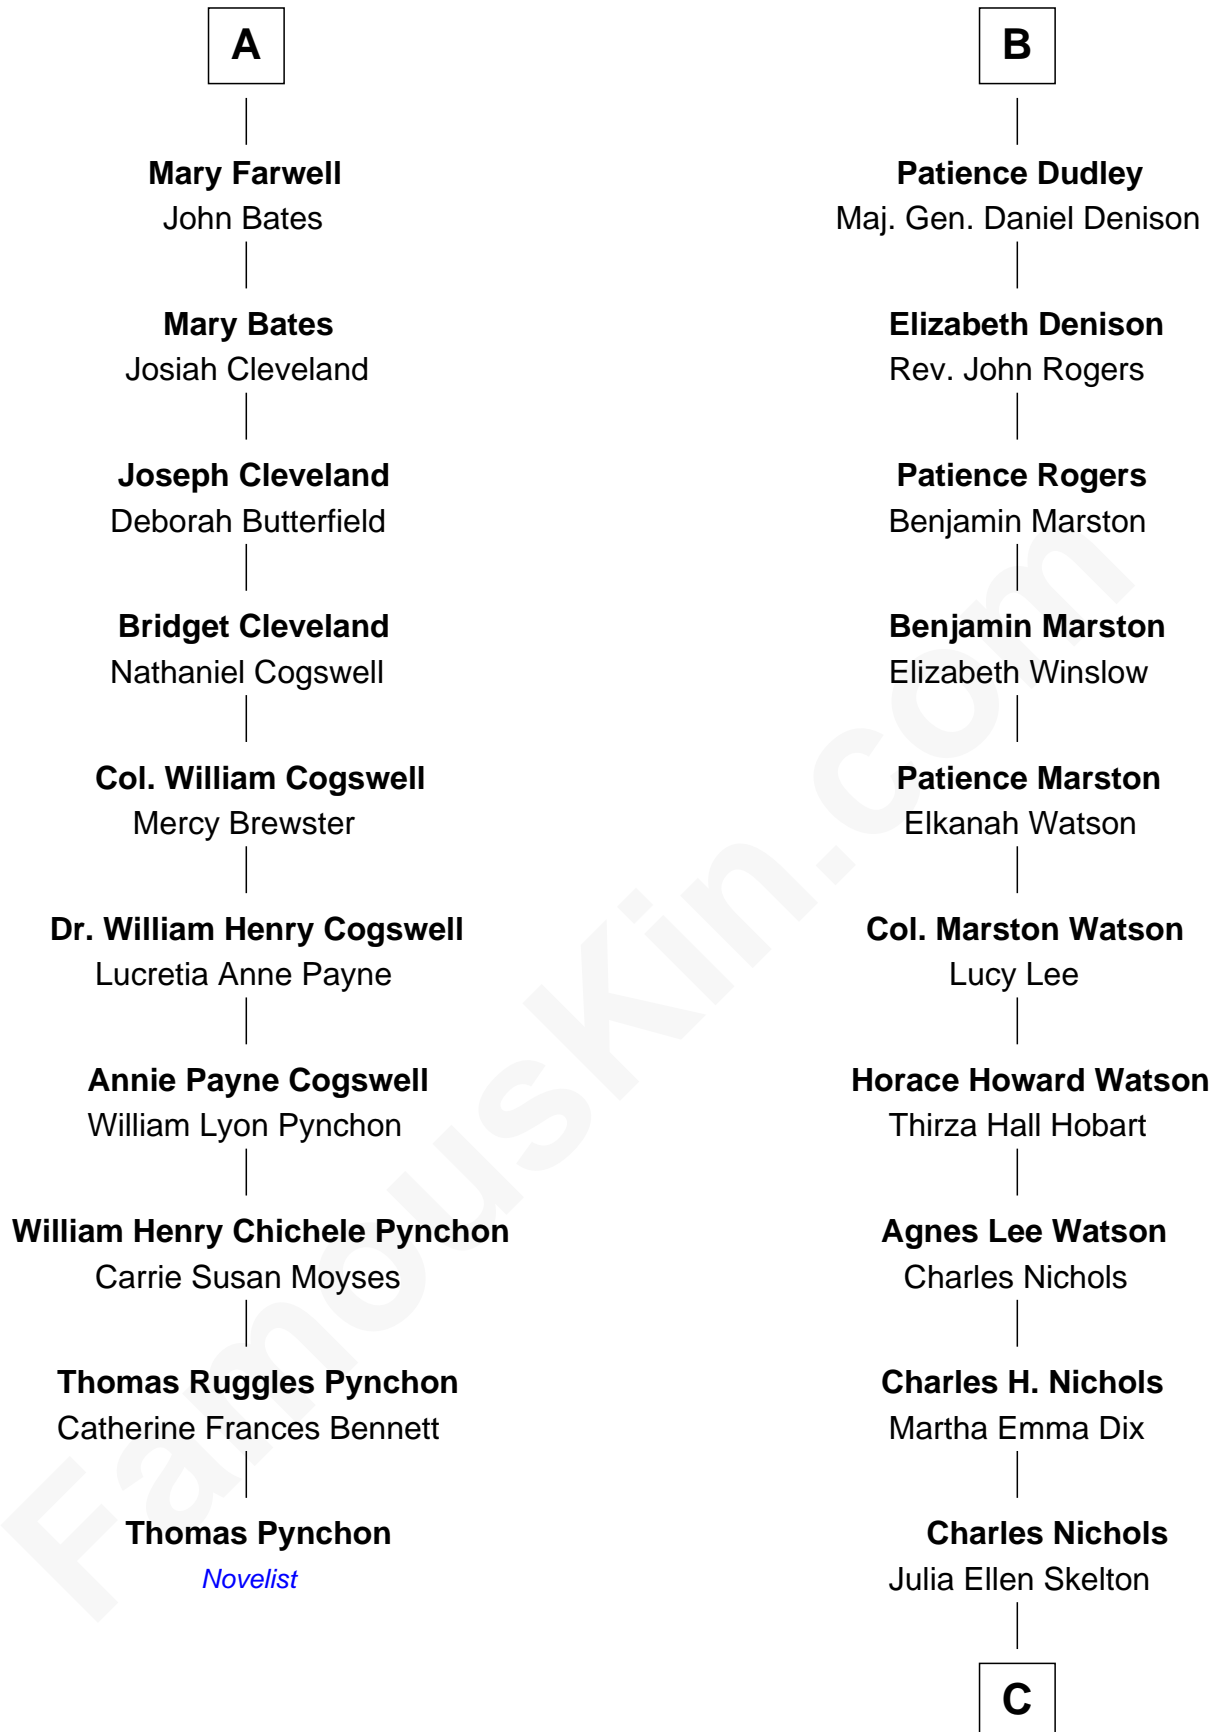

FamousKin.com
Relationship Chart of
Thomas Pynchon
American Novelist

16th cousin 3 times removed of

John Cena
Movie Actor and WWE Pro Wrestler

C

Natalie Nichols

Ulysses John Lupien

Carol Frances Lupien

John Joseph Cena