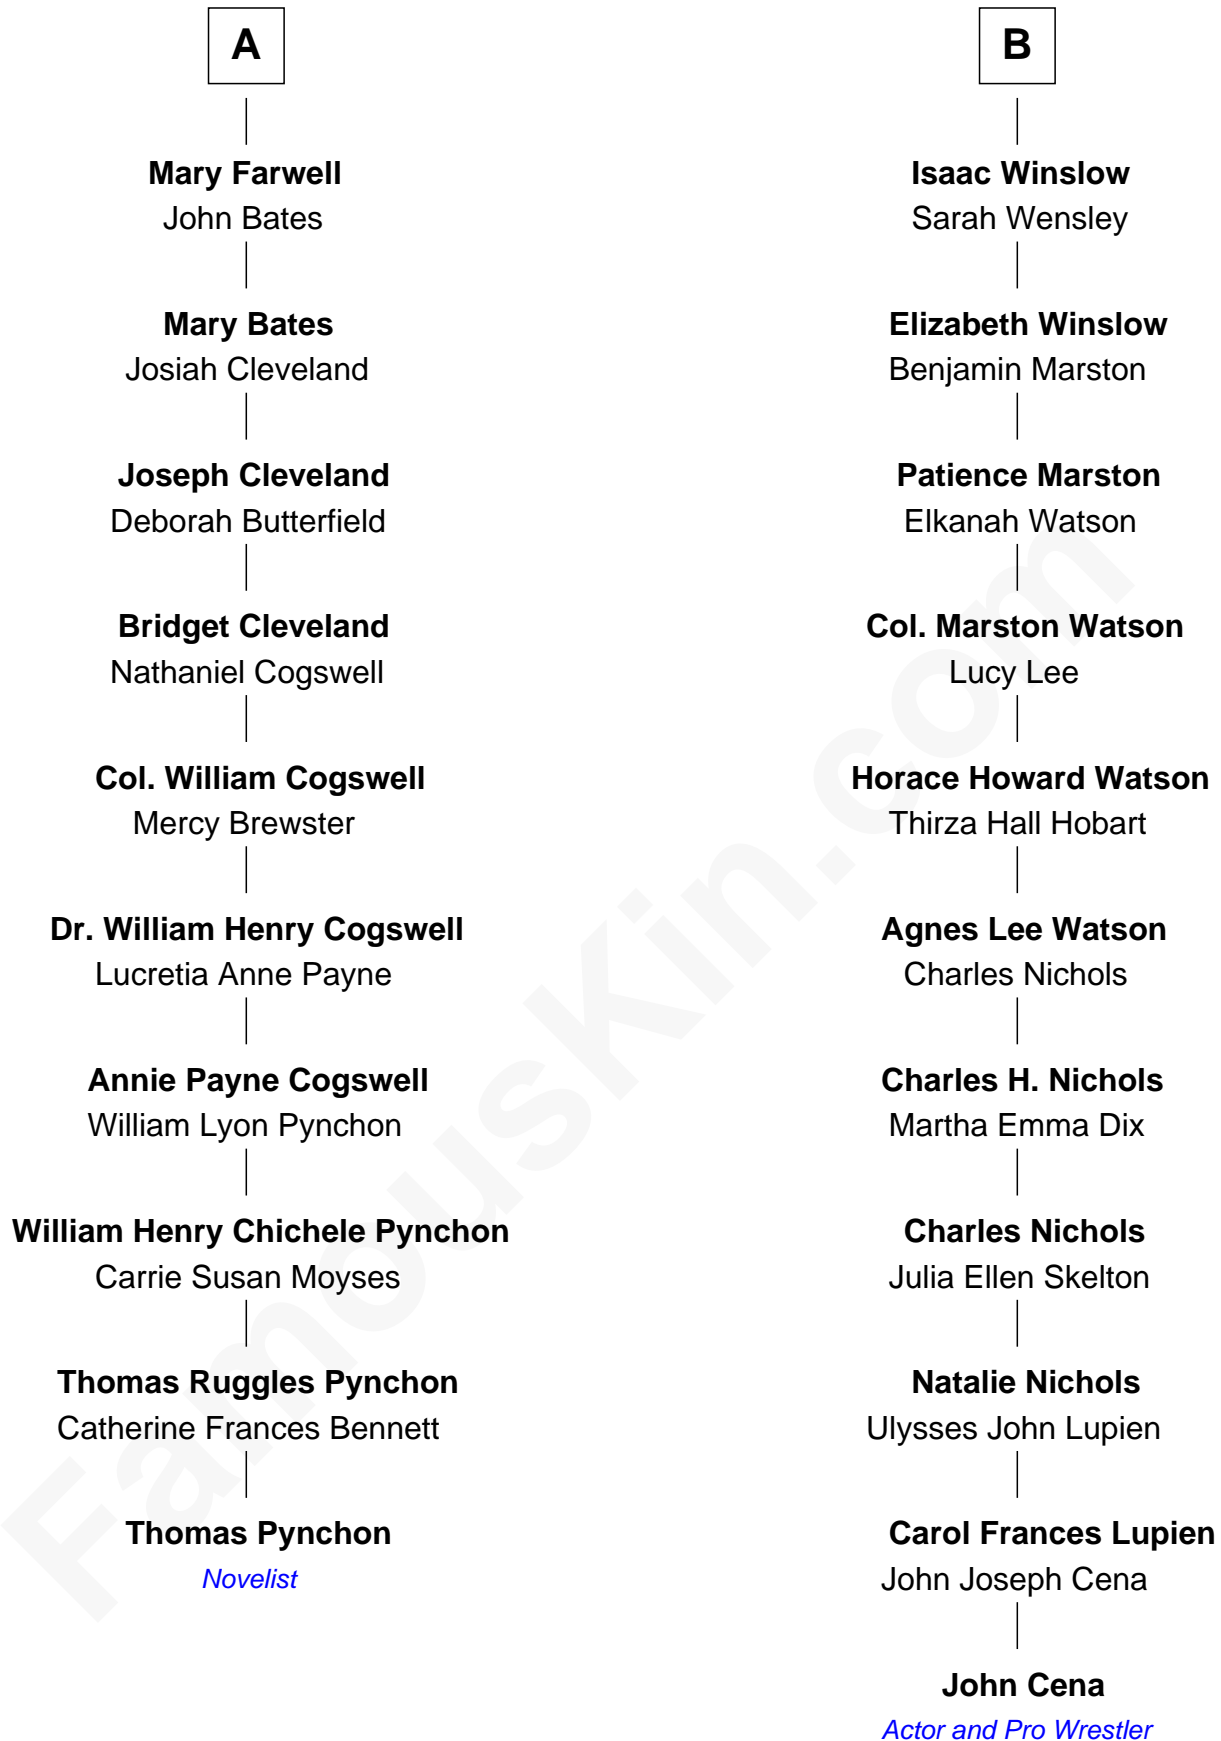

FamousKin.com
Relationship Chart of
Thomas Pynchon
American Novelist

16th cousin 1 time removed of

John Cena
Movie Actor and WWE Pro Wrestler

John Cena photo by [Edward Joseph Hersom II](#)