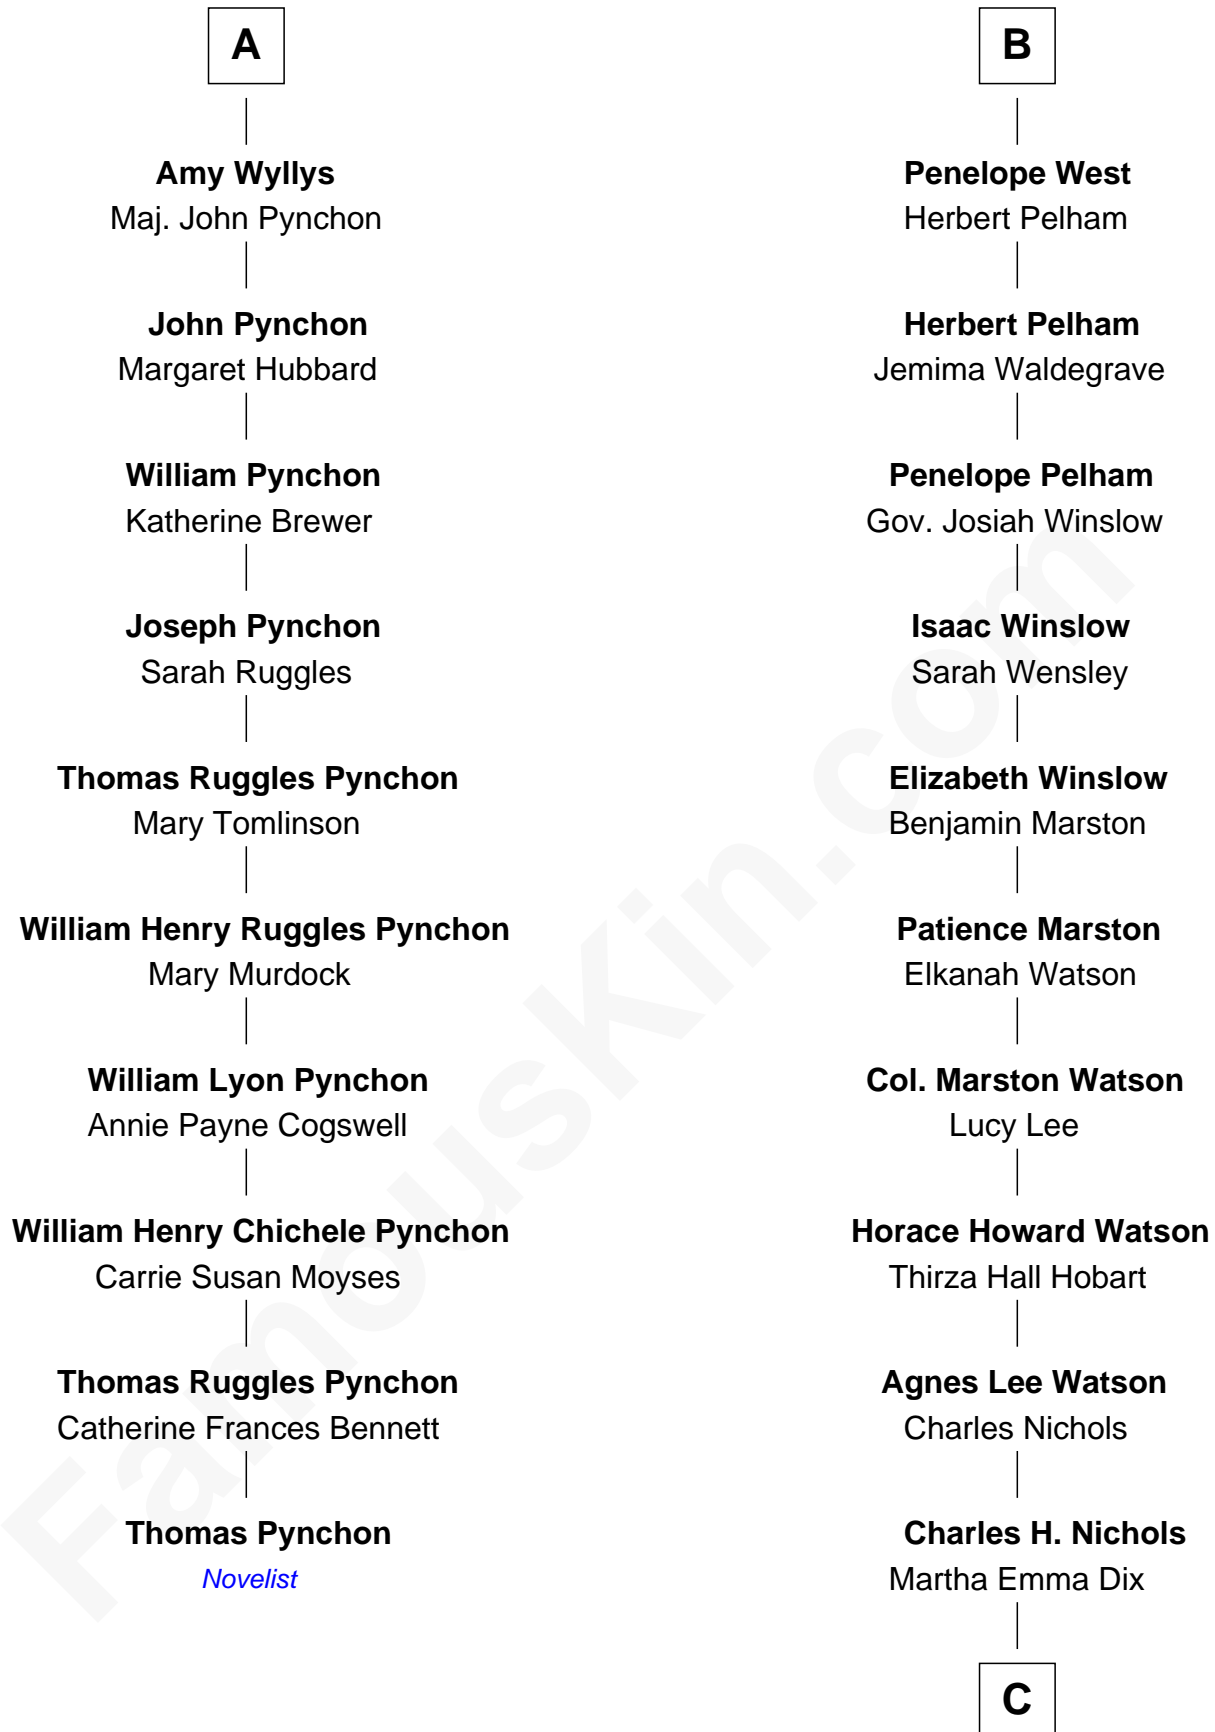

**FamousKin.com**  
**Relationship Chart of**  
**Thomas Pynchon**  
*American Novelist*

**16th cousin 4 times removed of**

**John Cena**  
*Movie Actor and WWE Pro Wrestler*

**C**

**Charles Nichols**  
Julia Ellen Skelton

**Natalie Nichols**  
Ulysses John Lupien

**Carol Frances Lupien**  
John Joseph Cena

**John Cena**  
*Actor and Pro Wrestler*