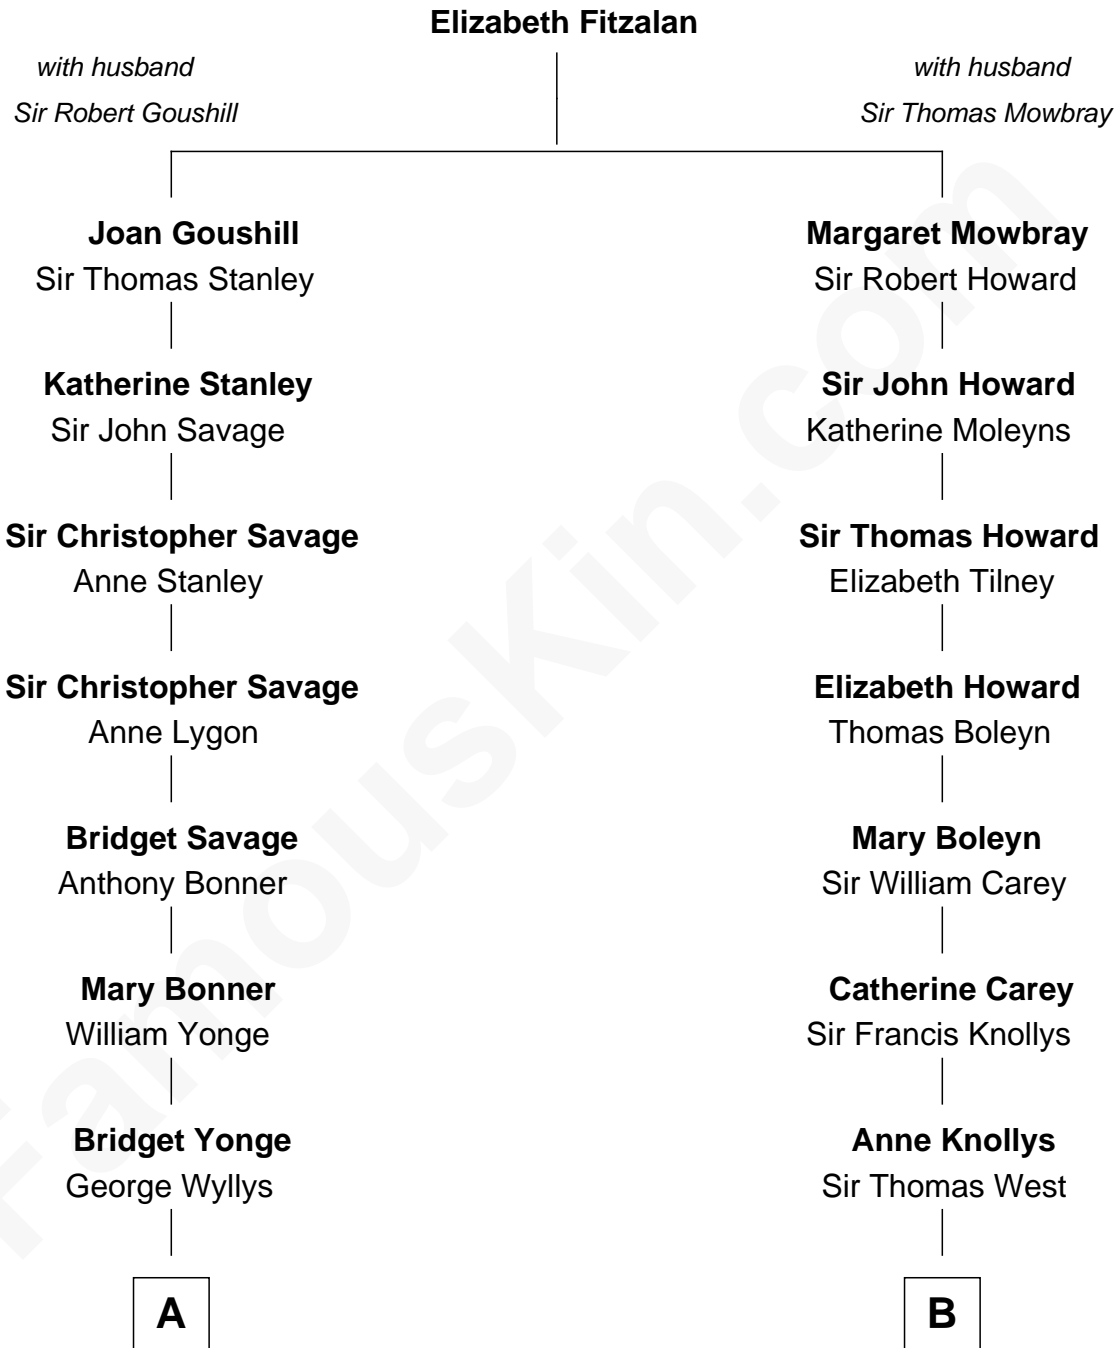

**FamousKin.com**  
**Relationship Chart of**  
**Thomas Pynchon**  
*American Novelist*

**16th cousin 4 times removed of**

**John Cena**  
*Movie Actor and WWE Pro Wrestler*

**C**

**Charles Nichols**  
Julia Ellen Skelton

**Natalie Nichols**  
Ulysses John Lupien

**Carol Frances Lupien**  
John Joseph Cena

**John Cena**  
*Actor and Pro Wrestler*