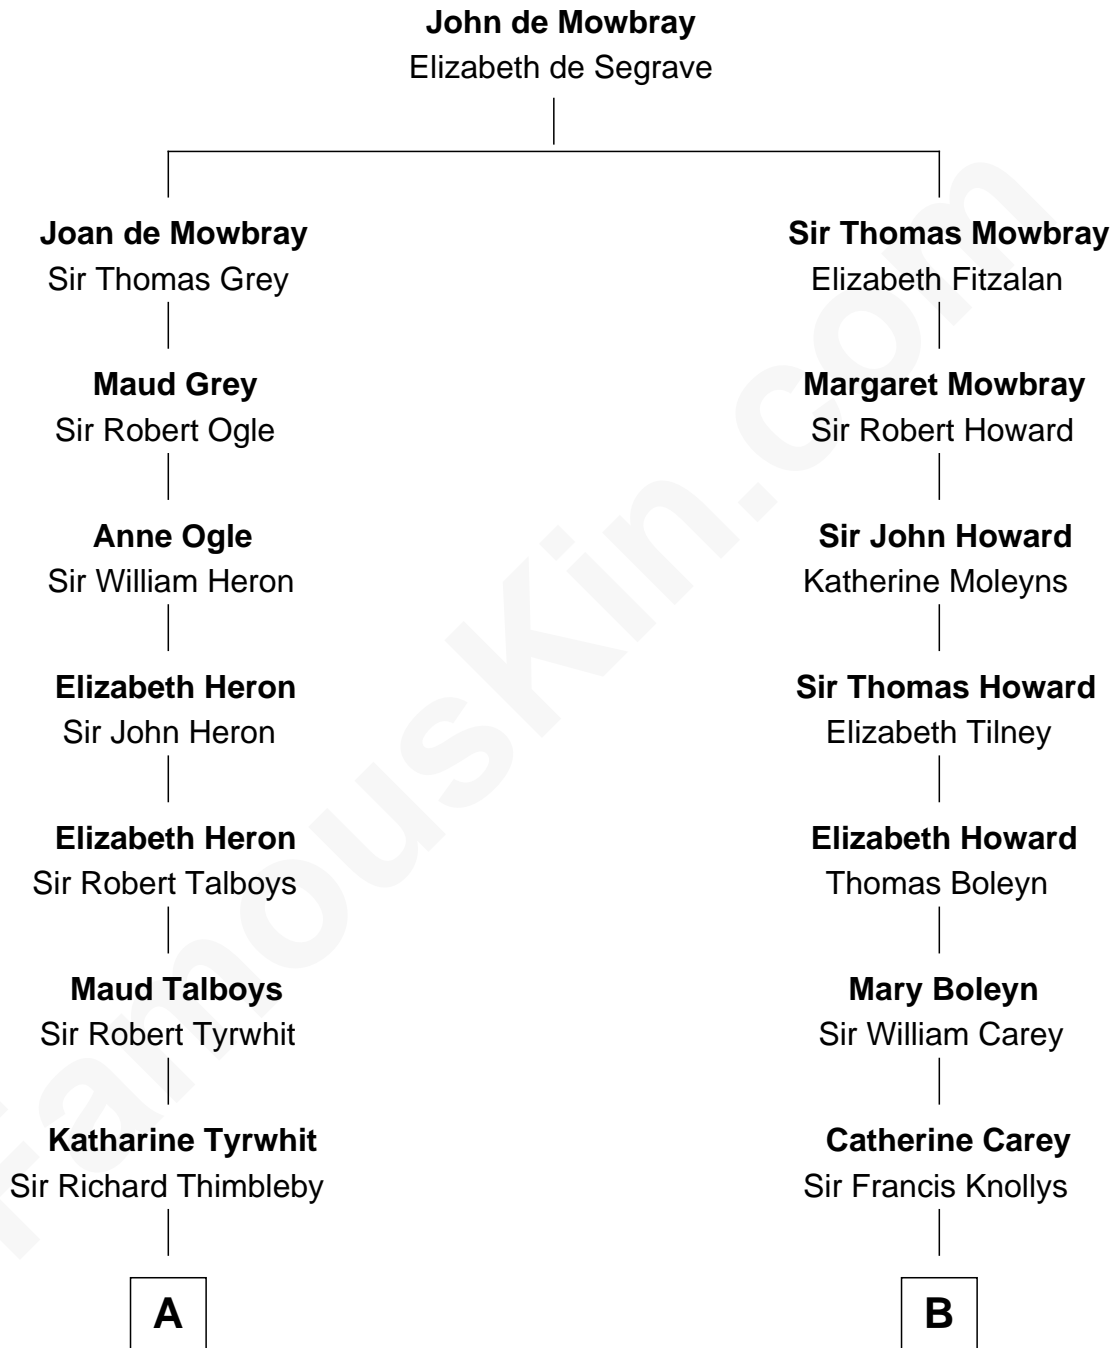

FamousKin.com

Relationship Chart of

Thomas Pynchon

American Novelist

19th cousin 2 times removed of

John Cena

Movie Actor and WWE Pro Wrestler

C

William Henry Chichele Pynchon

Carrie Susan Moyses

Thomas Ruggles Pynchon

Catherine Frances Bennett

Thomas Pynchon

Novelist

D

Charles H. Nichols