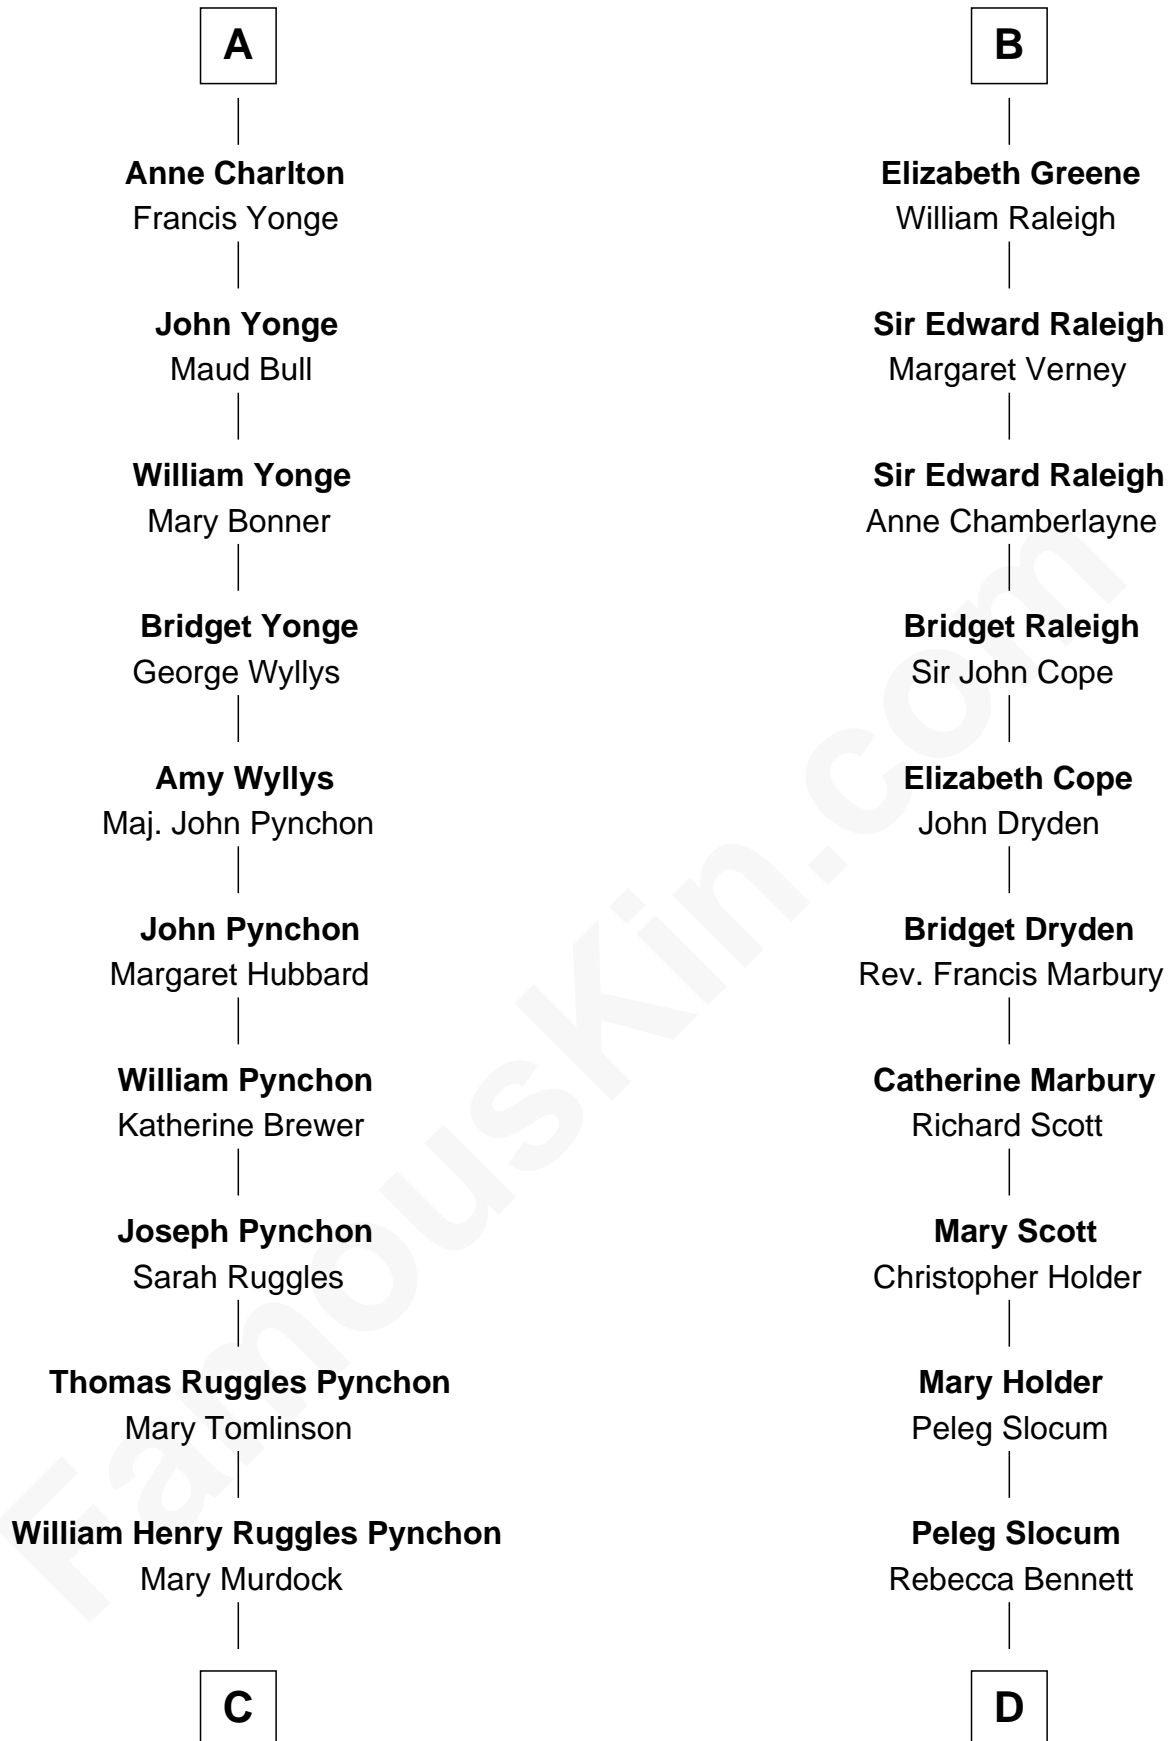

FamousKin.com
Relationship Chart of
Thomas Pynchon
American Novelist

20th cousin 1 time removed of

Henry Clay Folger

Founder of Folger Shakespeare Library and Chairman of Standard Oil

Sir Roger de Somery
 Nichole d'Aubenev

C

William Lyon Pynchon
Annie Payne Cogswell

William Henry Chichele Pynchon
Carrie Susan Moyses

Thomas Ruggles Pynchon
Catherine Frances Bennett

Thomas Pynchon
Novelist

D

Peleg Slocum
Elizabeth Brown

Rebecca Slocum
George Folger

Samuel Brown Folger
Nancy F. Hiller

Henry Clay Folger
Eliza Jane Clark

Henry Clay Folger
Chairman of Standard Oil