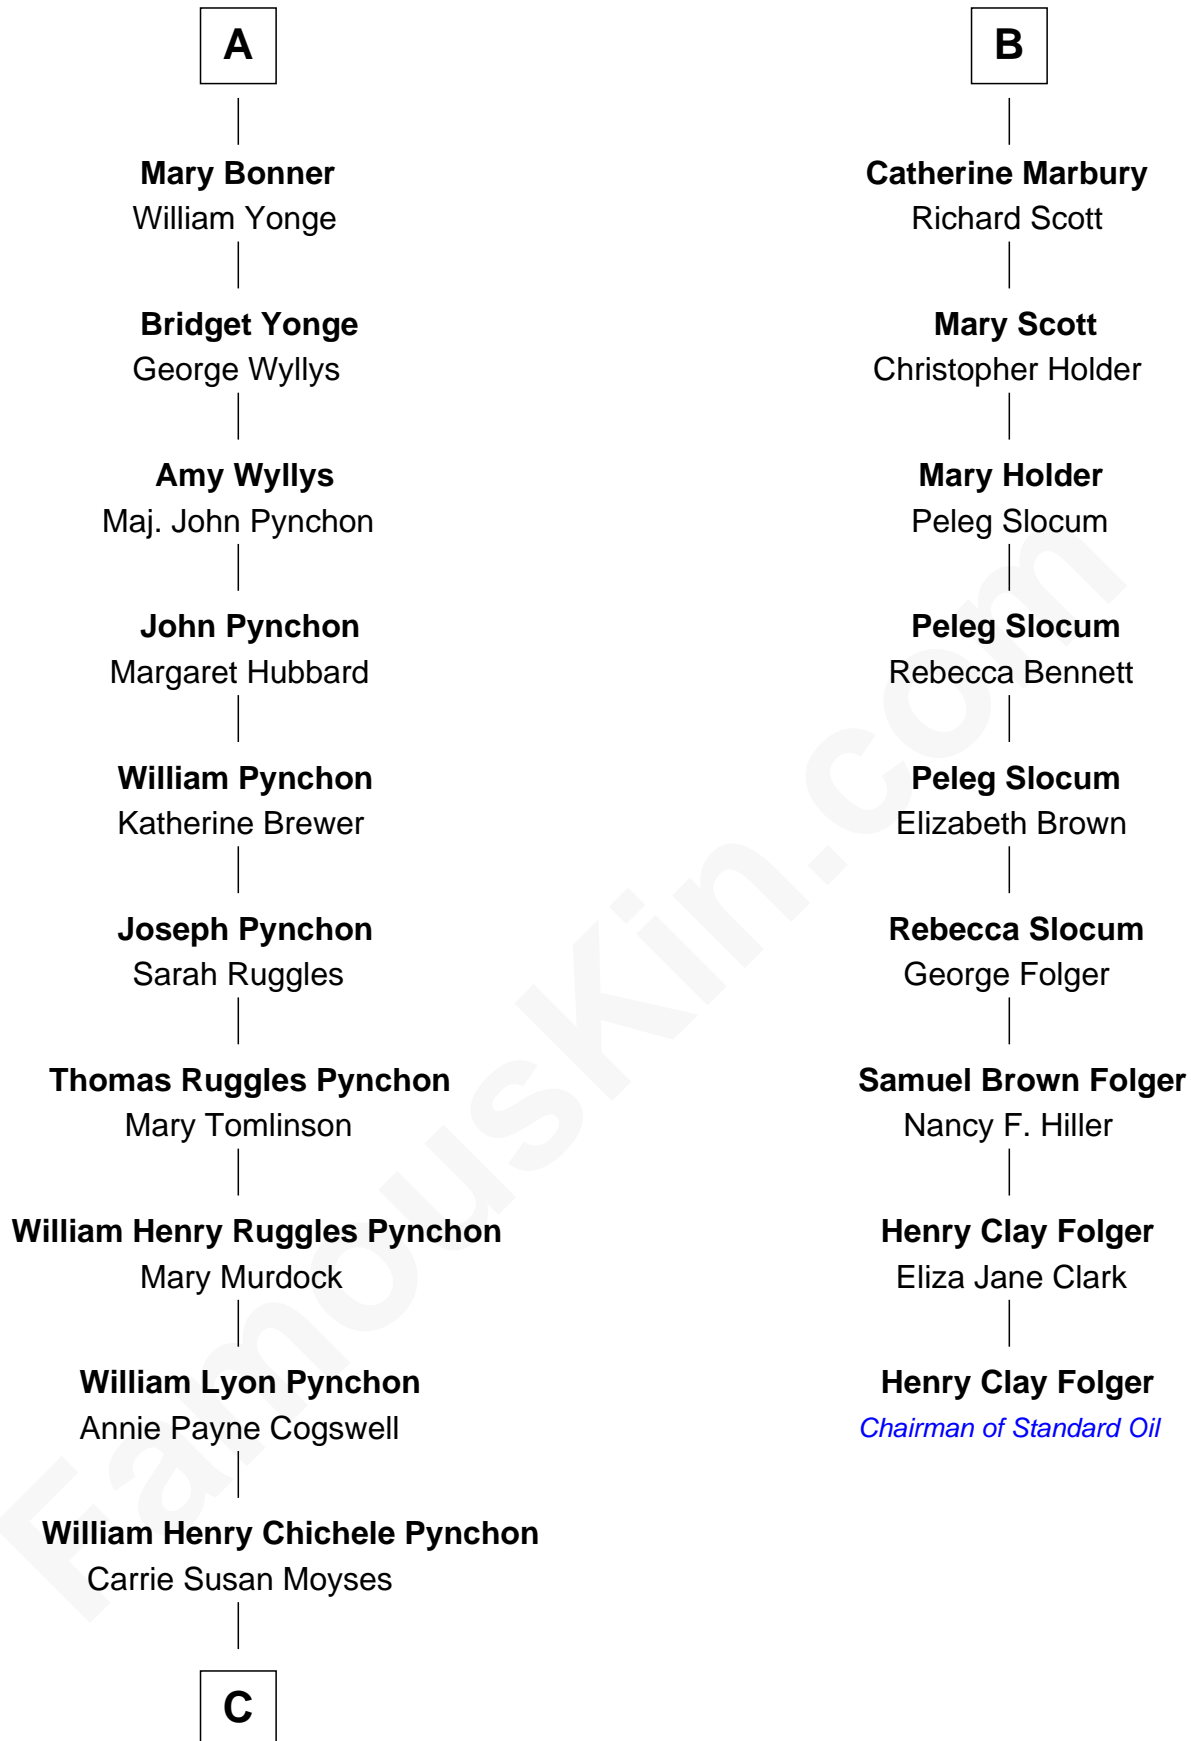

FamousKin.com
Relationship Chart of
Thomas Pynchon
American Novelist

15th cousin 3 times removed of

Henry Clay Folger

Founder of Folger Shakespeare Library and Chairman of Standard Oil

C

Thomas Ruggles Pynchon

Catherine Frances Bennett

Thomas Pynchon

Novelist

FamousKin.com