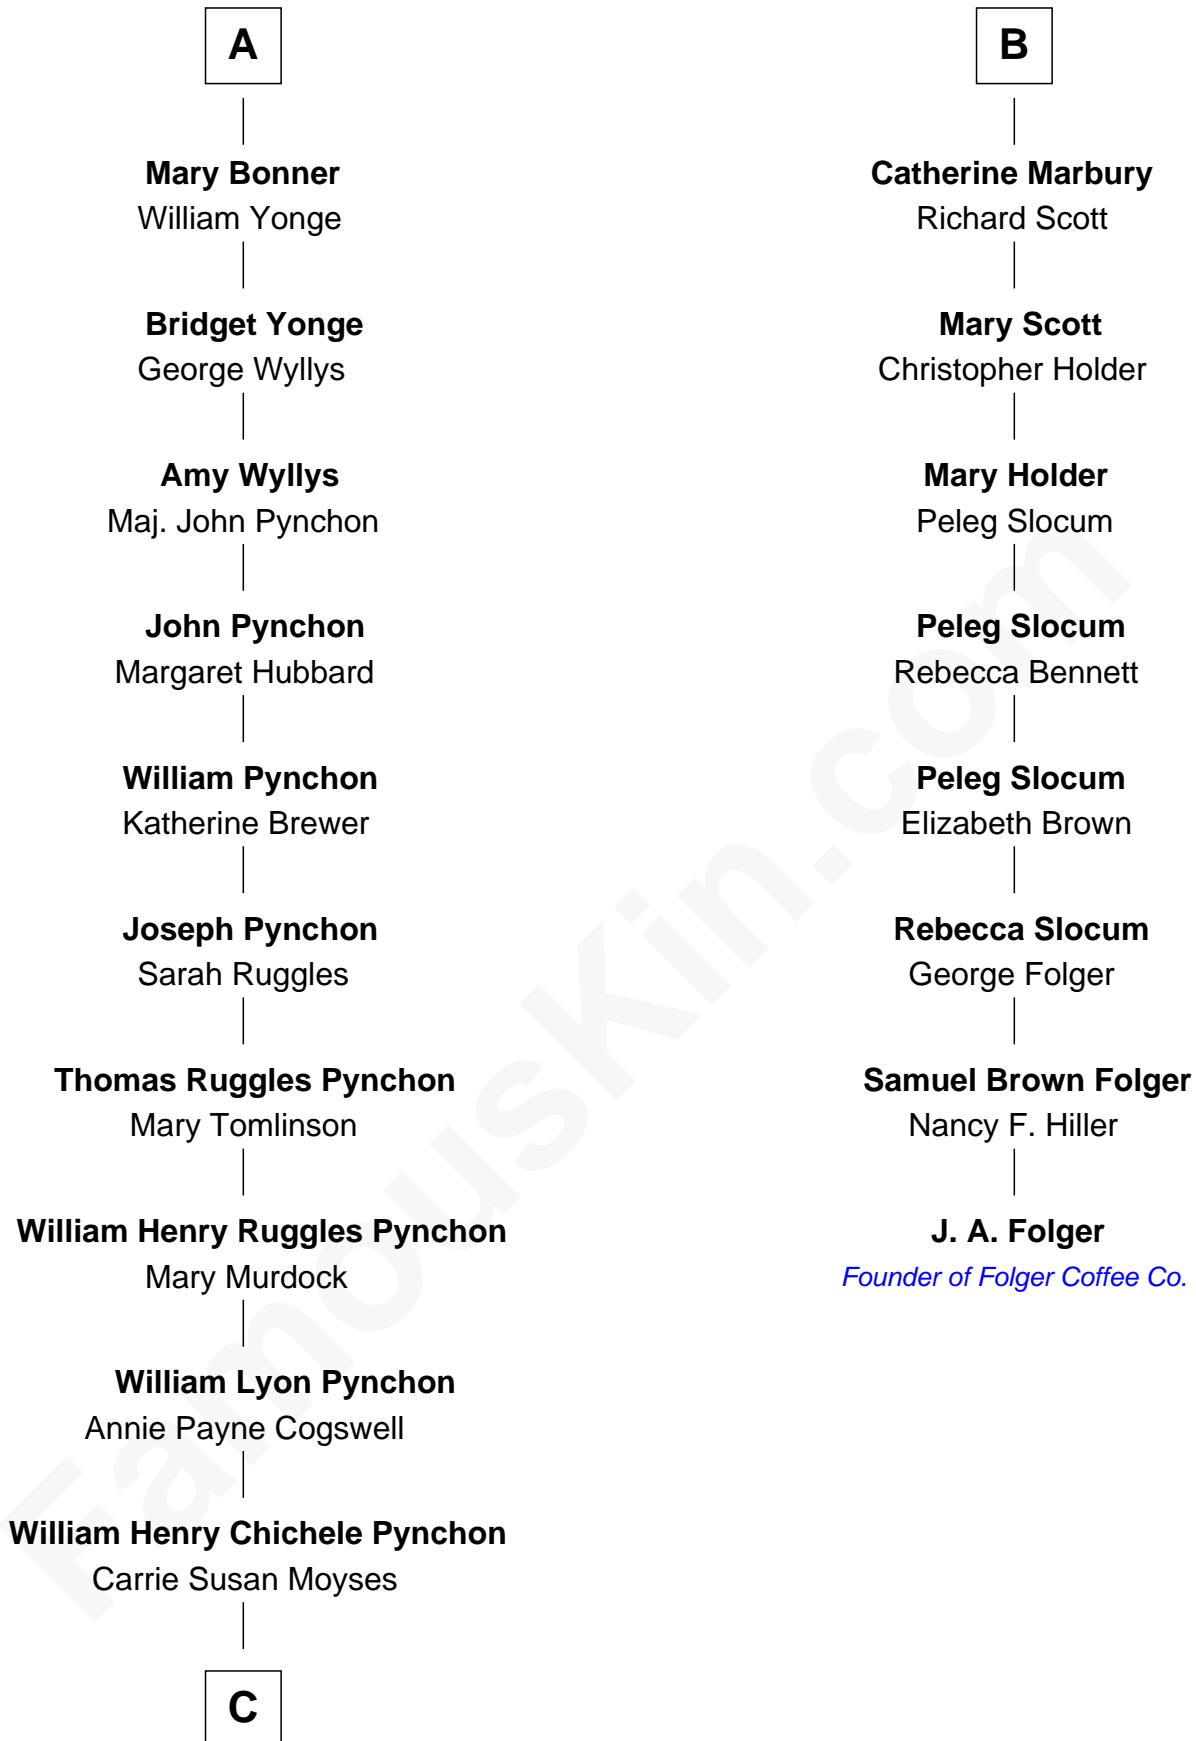

FamousKin.com
Relationship Chart of
Thomas Pynchon
American Novelist

14th cousin 4 times removed of

J. A. Folger
Founder of Folger Coffee Company

C

Thomas Ruggles Pynchon
Catherine Frances Bennett

Thomas Pynchon
Novelist

FamousKin.com