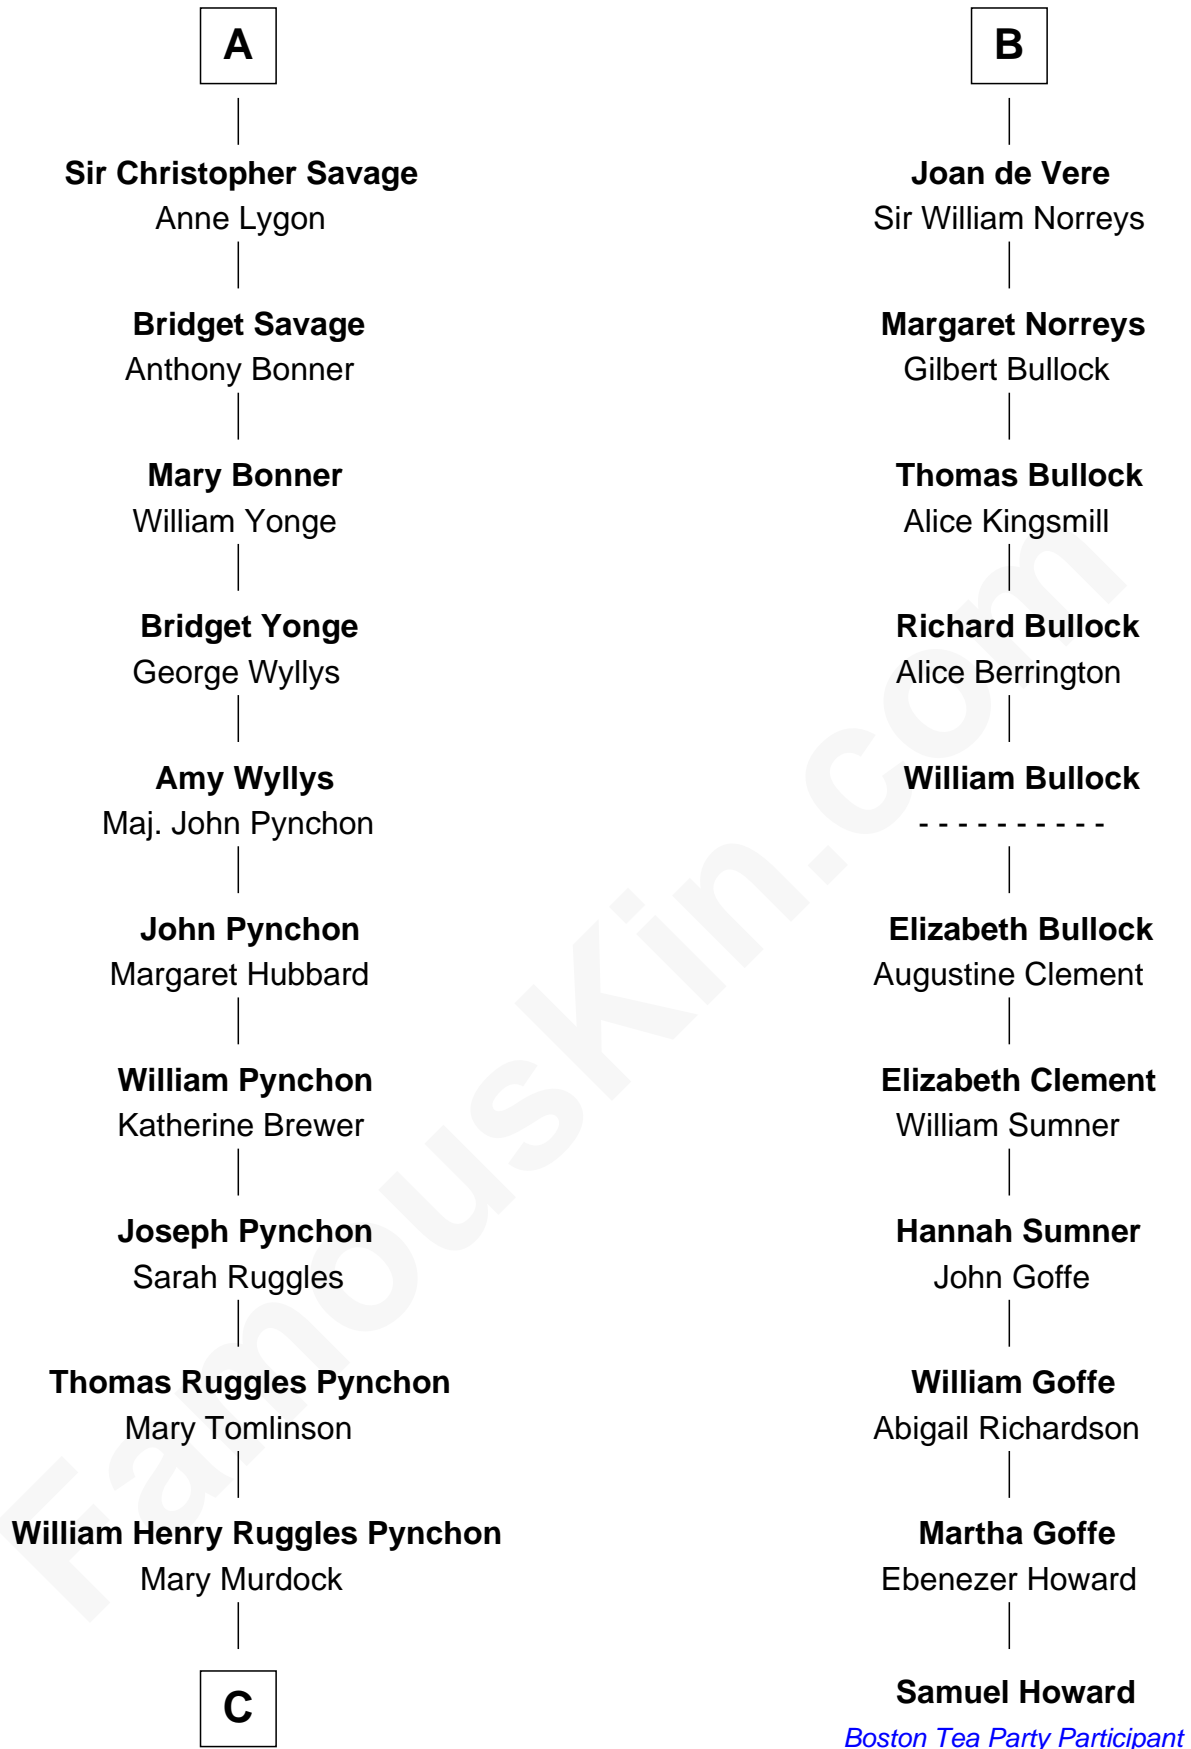

## Relationship Chart of

### Thomas Pynchon

American Novelist

17th cousin 3 times removed of

**Samuel Howard**  
Boston Tea Party Participant

**C**

—  
**William Lyon Pynchon**

Annie Payne Cogswell

—  
**William Henry Chichele Pynchon**