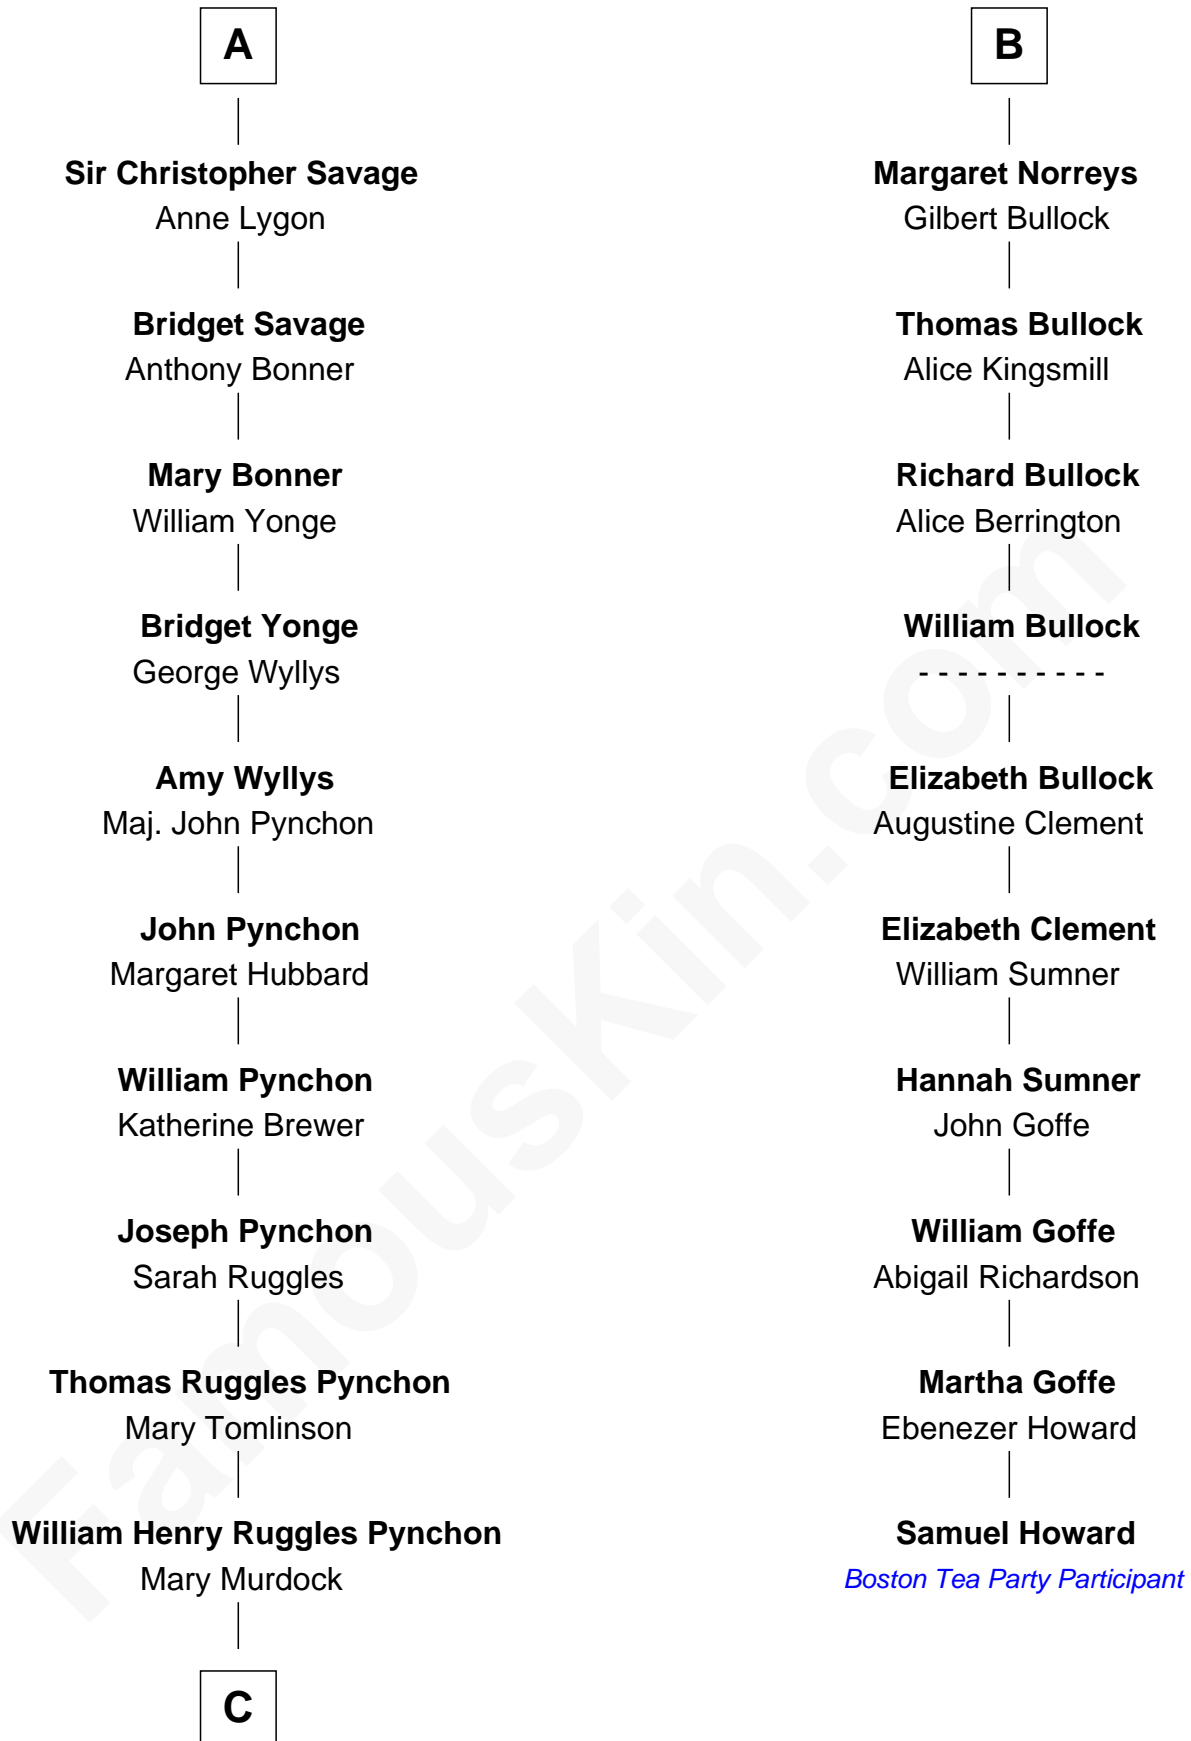

FamousKin.com
Relationship Chart of
Thomas Pynchon
American Novelist

16th cousin 4 times removed of

Samuel Howard
Boston Tea Party Participant

C

—
William Lyon Pynchon

Annie Payne Cogswell

—
William Henry Chichele Pynchon

Carrie Susan Moyses

—
Thomas Ruggles Pynchon

Catherine Frances Bennett

—
Thomas Pynchon

Novelist

FamousKin.com