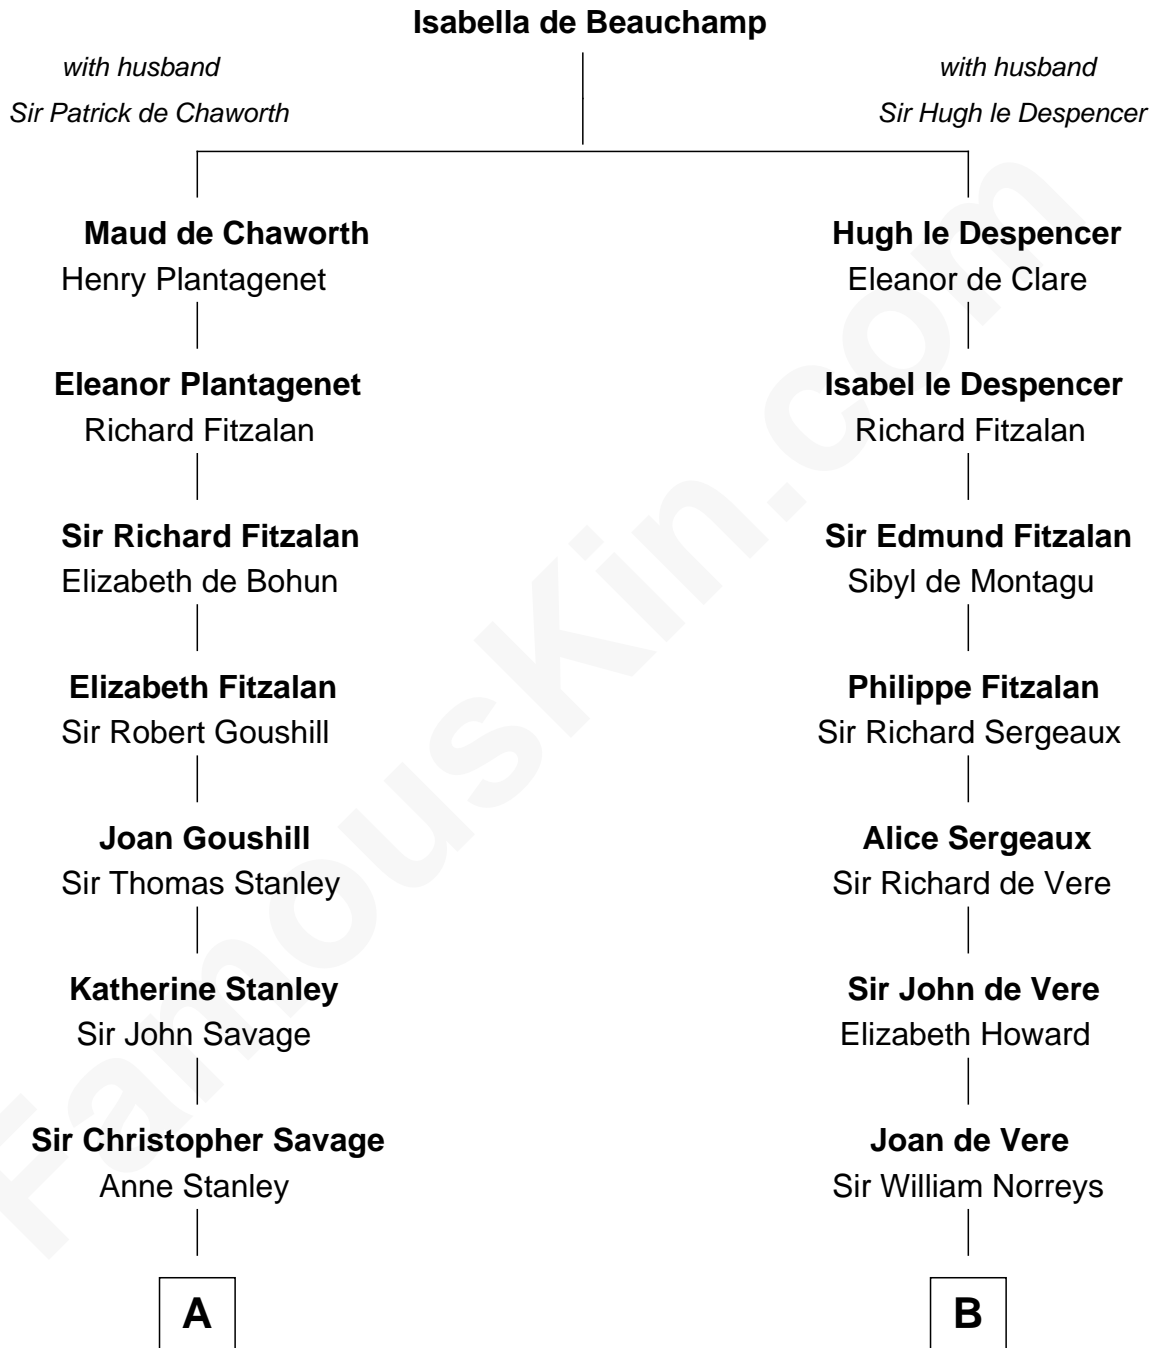

FamousKin.com
Relationship Chart of
Thomas Pynchon
American Novelist

16th cousin 4 times removed of

Samuel Howard
Boston Tea Party Participant

C

—
William Lyon Pynchon

Annie Payne Cogswell

—
William Henry Chichele Pynchon

Carrie Susan Moyses

—
Thomas Ruggles Pynchon

Catherine Frances Bennett

—
Thomas Pynchon

Novelist

FamousKin.com