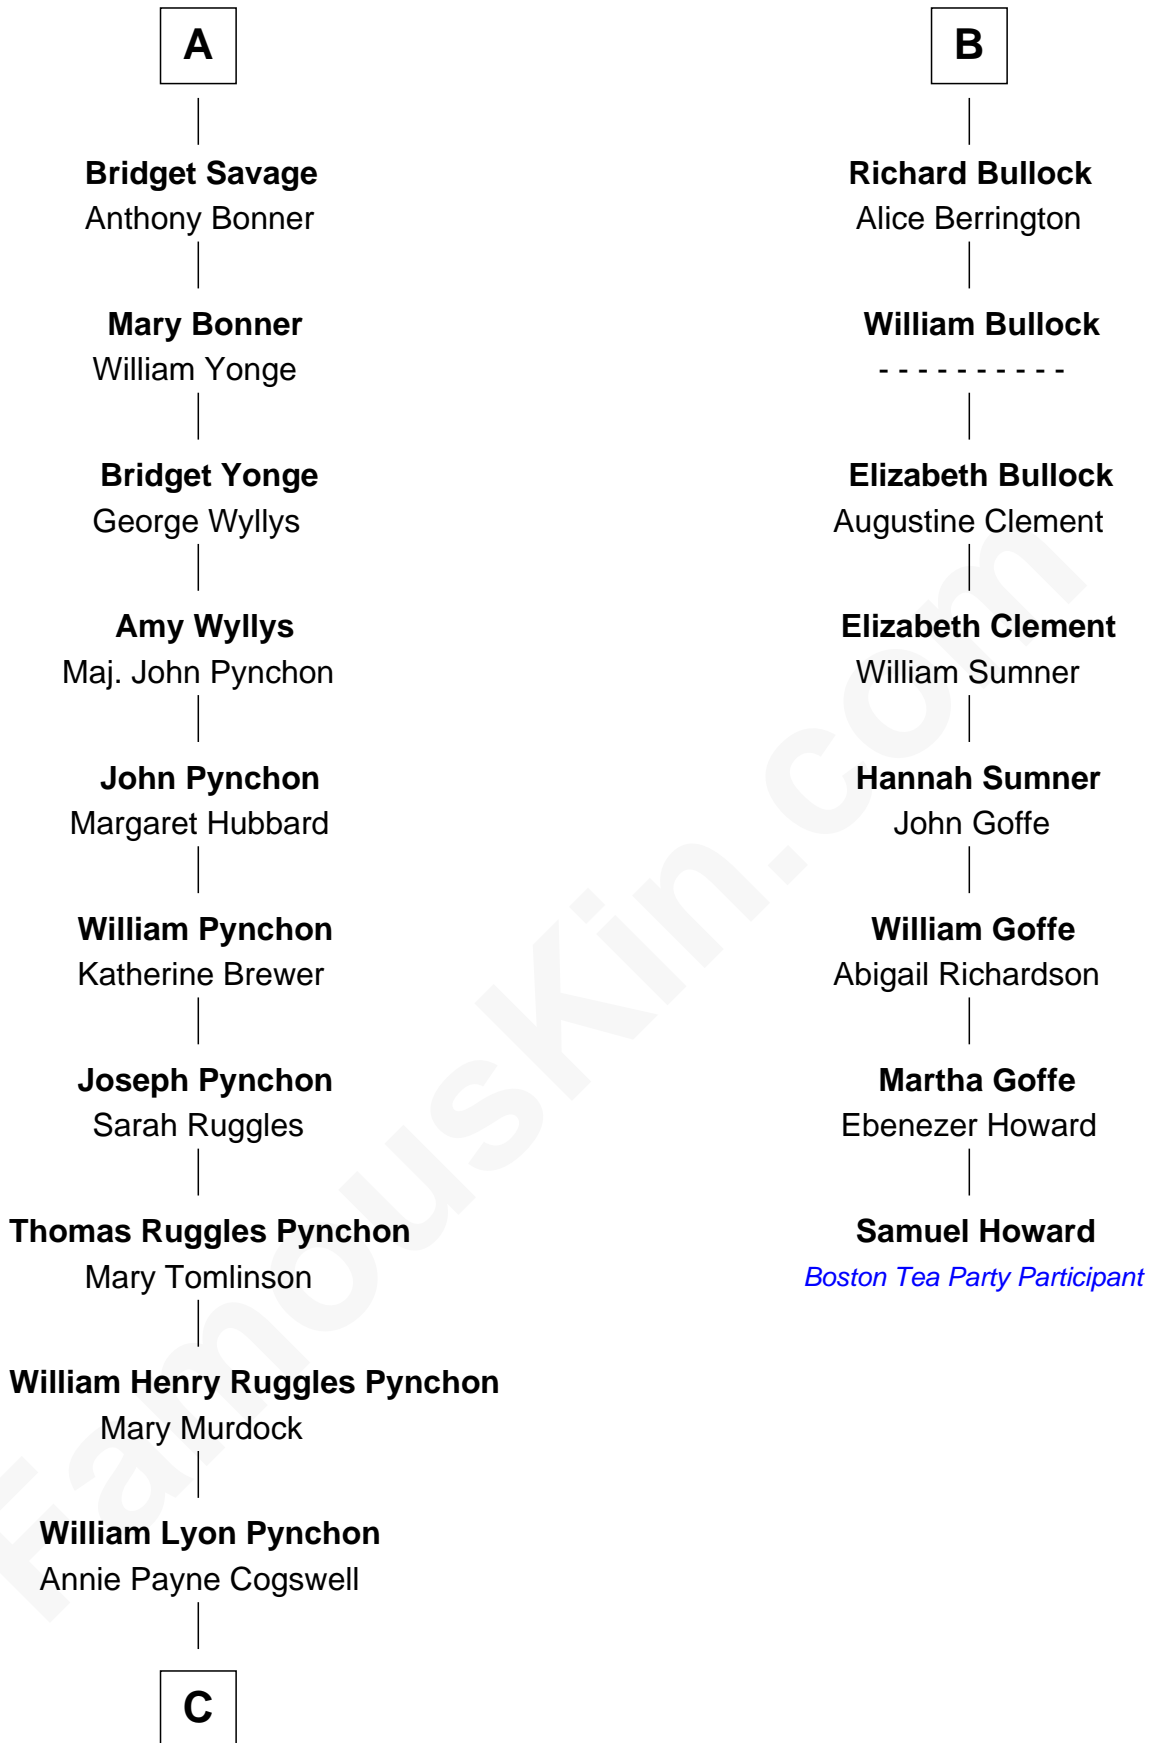

FamousKin.com
Relationship Chart of
Thomas Pynchon
American Novelist

14th cousin 5 times removed of

Samuel Howard
Boston Tea Party Participant

Bartholomew de Badlesmere
 Margaret de Clare

C

—
William Henry Chichele Pynchon

Carrie Susan Moyses

—
Thomas Ruggles Pynchon

Catherine Frances Bennett

—
Thomas Pynchon

Novelist

FamousKin.com