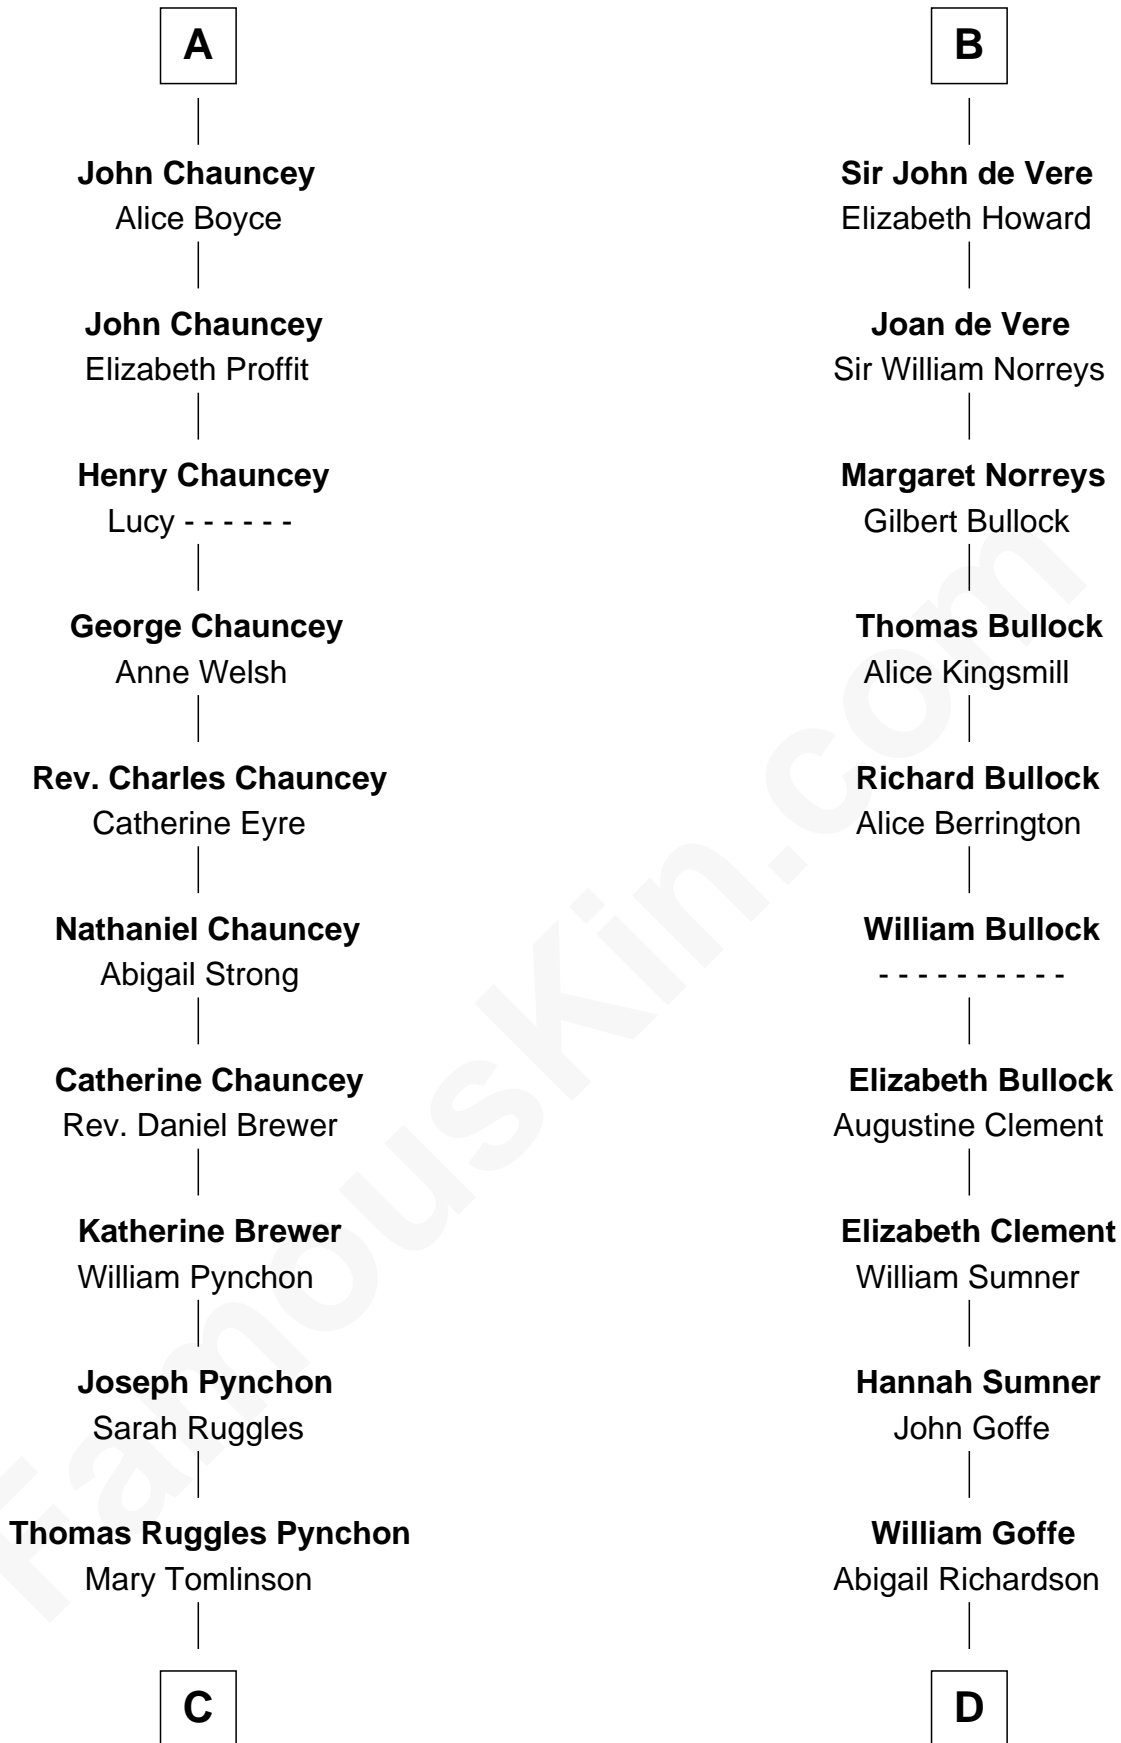

## Relationship Chart of

### Thomas Pynchon

American Novelist

18th cousin 3 times removed of

**Samuel Howard**  
Boston Tea Party Participant

FamousKin.com